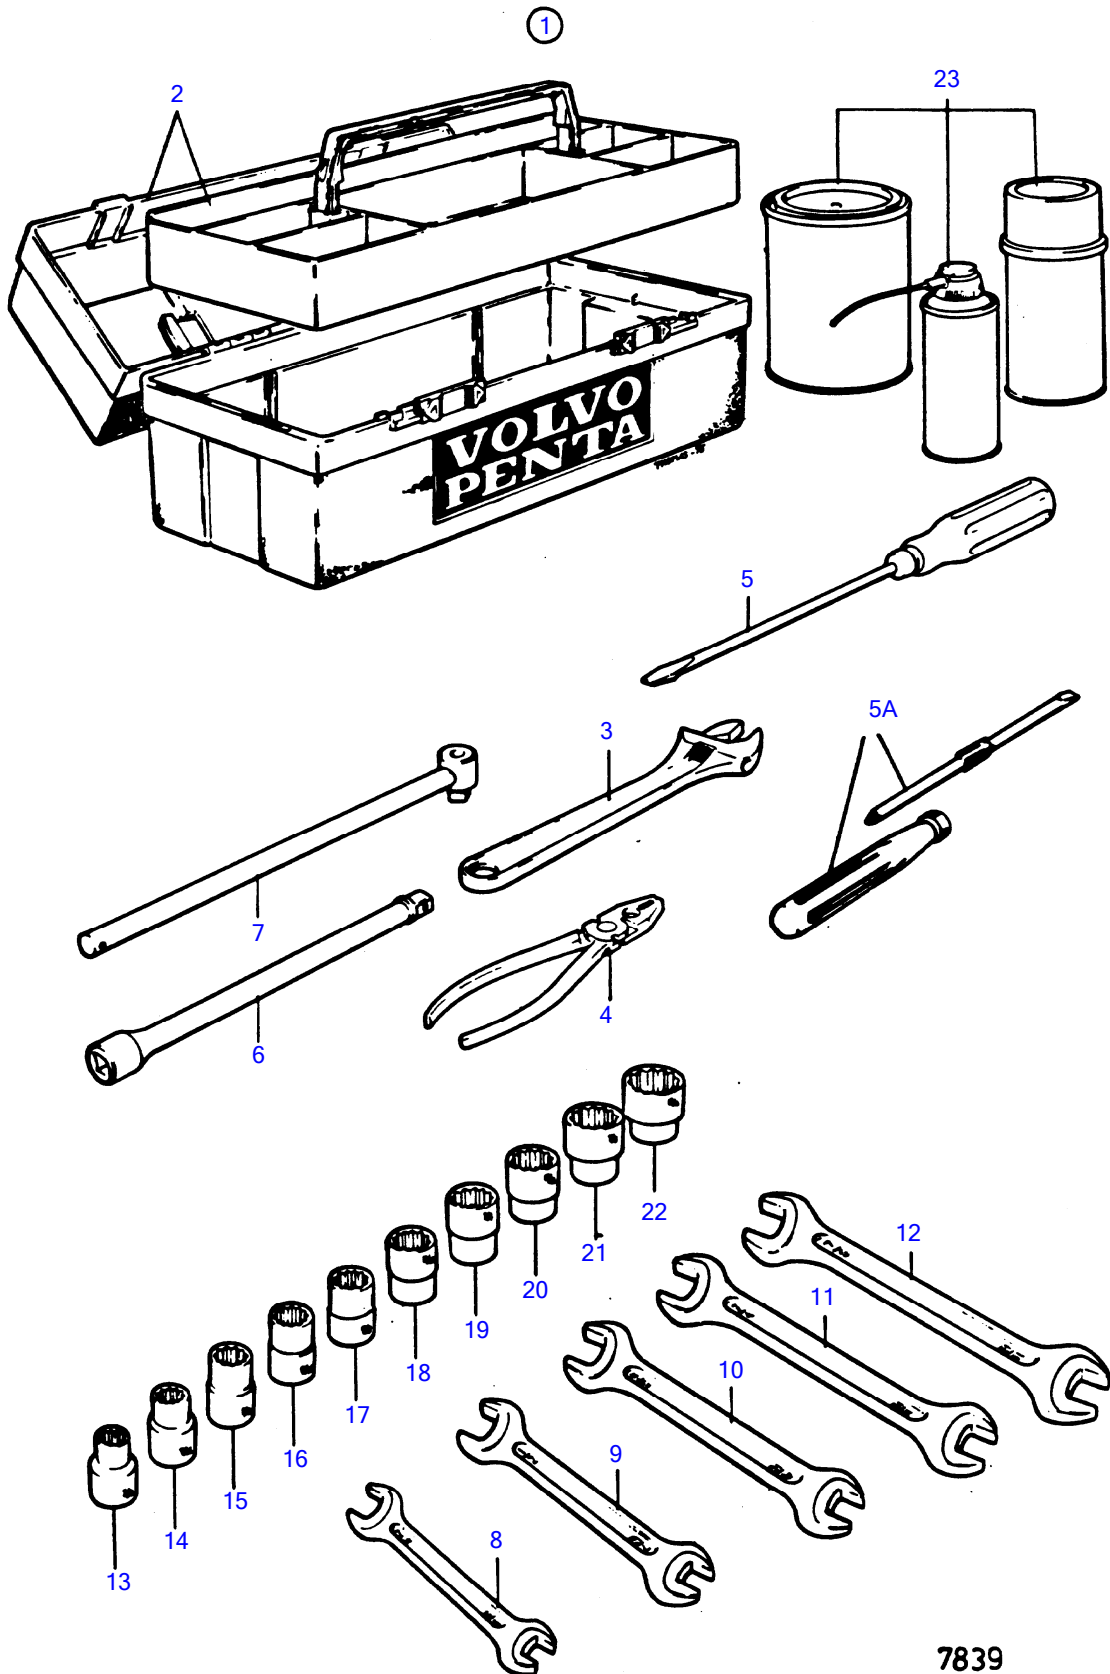

D8A1-A MP, D8A2-A MP, D8A3-A MP, D8A4-A MP

7839

D8A1-A MP, D8A2-A MP, D8A3-A MP, D8A4-A MP

REF	PART NO.	QTY	DESCRIPTION	NOTES
1	849167	1	Tool kit	
2	842021	1	• Tool box	
3	(962045)	1	• Adjustable wrench	Obsolete part
4	(962032)	1	• Pliers	Obsolete part
5	804771	1	• Screwdriver	
5A	(963929)	1	• Combination screwdri	Obsolete part
6	(962295)	1	• Extension	Obsolete part
7	(962291)	1	• Jointed handle	Obsolete part
8	(884912)	1	• Open-end wrench	10-11, Obsolete part
9	(884913)	1	• Open-end wrench	12-13, Obsolete part
10	(884914)	1	• Open-end wrench	14-15, Obsolete part
11	(884915)	1	• Open-end wrench	17-19, Obsolete part
12	(884916)	1	• Open-end wrench	22-24, Obsolete part
13	(962259)	1	• Sleeve	10, Obsolete part
14	(962260)	1	• Sleeve	11, Obsolete part
15	(962269)	1	• Sleeve	12, Obsolete part
16	(962261)	1	• Sleeve	13, Obsolete part
17	(962270)	1	• Sleeve	14, Obsolete part
18	(962271)	1	• Sleeve	15, Obsolete part
19	(962262)	1	• Sleeve	17, Obsolete part
20	(962263)	1	• Sleeve	19, Obsolete part
21	(962264)	1	• Sleeve	22, Obsolete part
22	(962267)	1	• Sleeve	30, Obsolete part
23		X	chemicals	