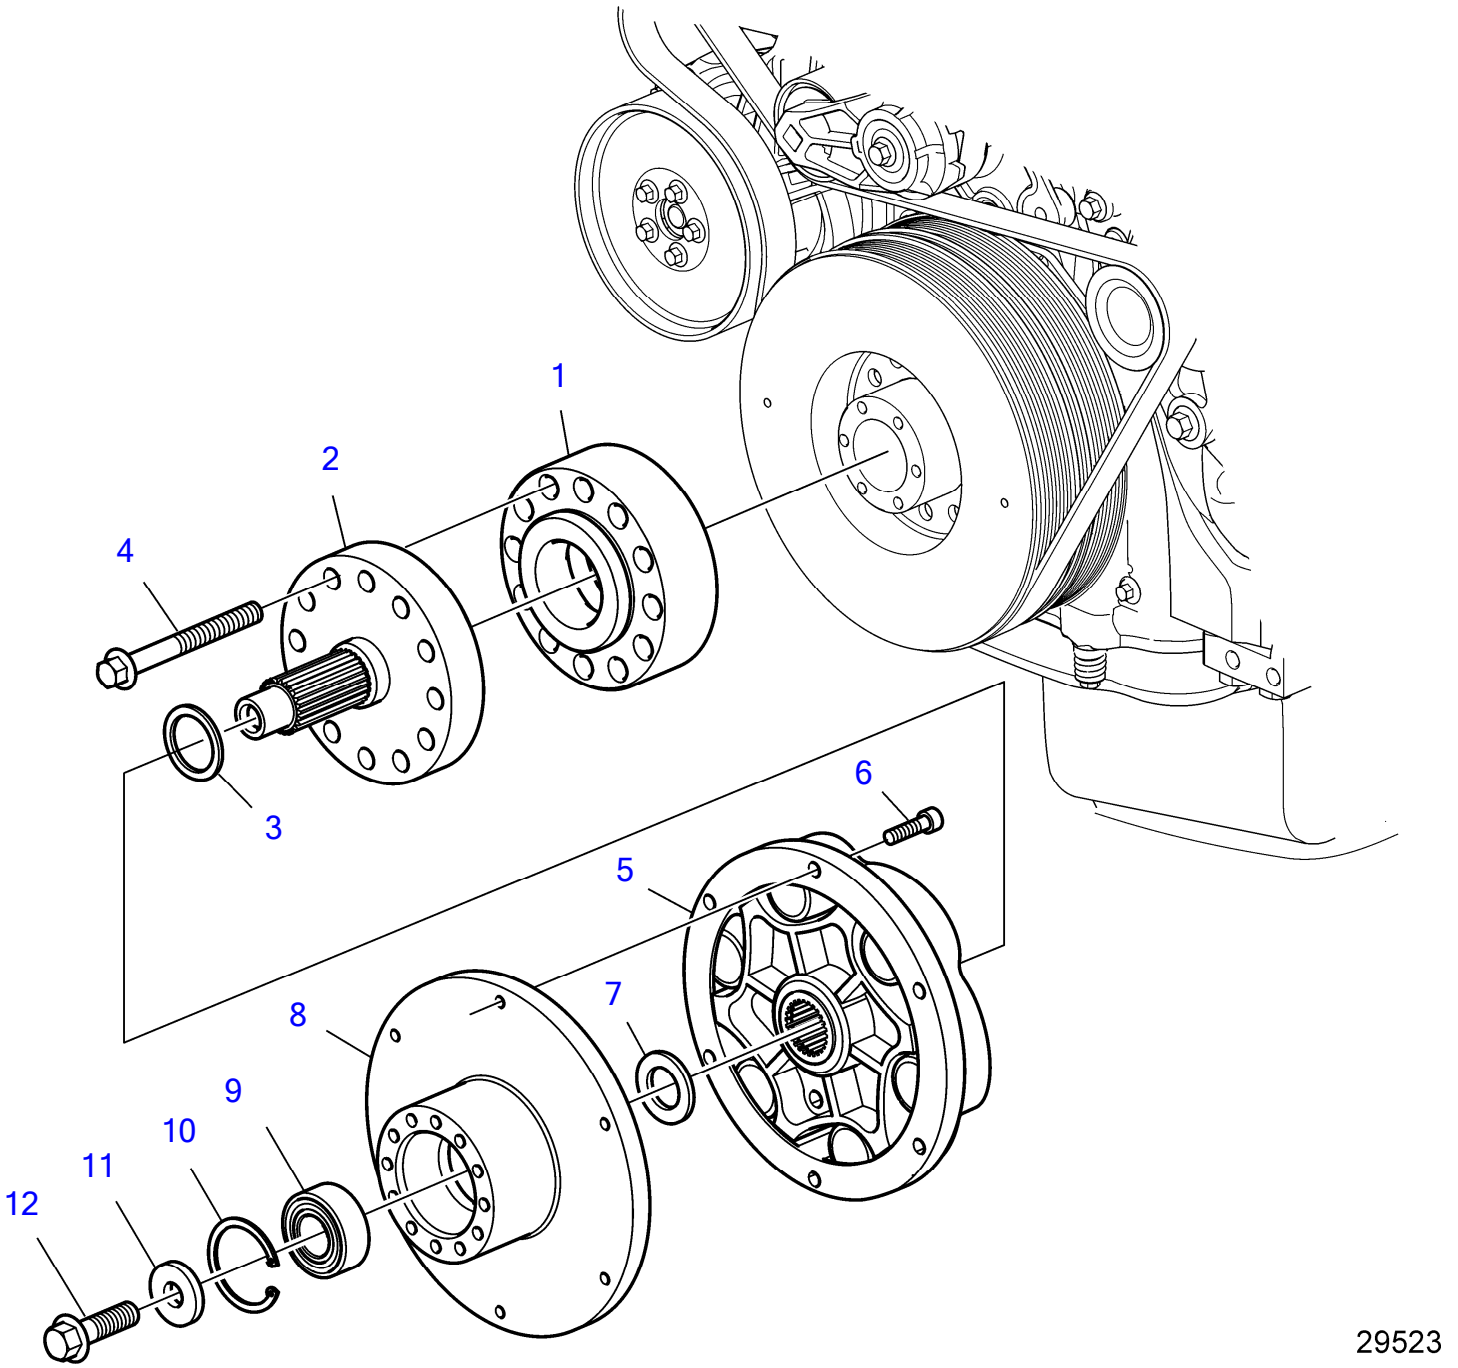

D8A3-A MP, D8A4-A MP

29523

D8A3-A MP, D8A4-A MP

REF	PART NO.	QTY	DESCRIPTION
1	22944163	1	Hub
2	22944217	1	Shaft
3	22594402	1	Spacer tube
4	984821	12	Flange screw
5	22578830	1	Flexible coupling
6	60111692	6	Hex. socket screw
7	22594406	1	Spacer tube
8	23219162	1	Power take-off, Power take-off
9	60111881	1	• Ball bearing
10	914529	1	• Snap ring
11	994881	1	Washer
12	980799	1	Flange screw