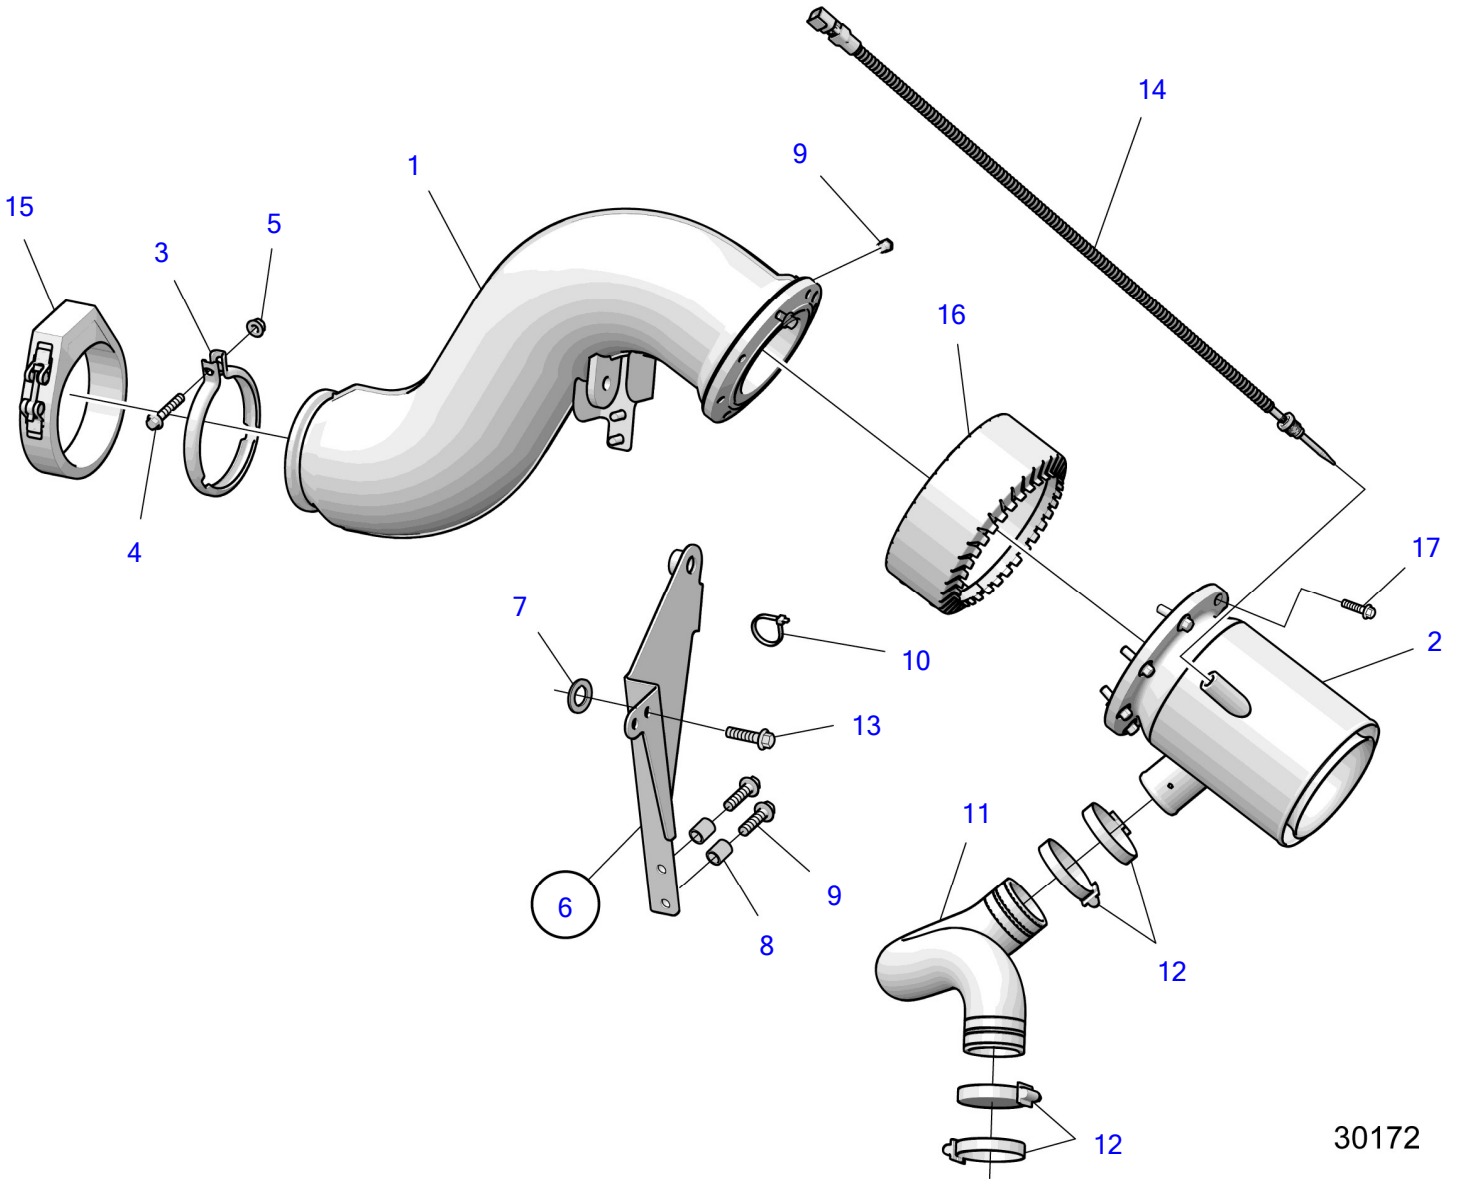

D8A3-A MP, D8A4-A MP

D8A3-A MP, D8A4-A MP

REF	PART NO.	QTY	DESCRIPTION	NOTES
1	22710597	1	Exhaust riser	
	22954906	1	Exhaust riser, high rise	
2	22842926	1	Exhaust pipe	
3	21211715	1	V-clamp	
4	994441	1	Flange screw	
5	990950	1	Flange lock nut	
6	22704001	1	Stay	Replaced by 23103840
	23103840	1	Stay	
7	994849	1	• Washer	
8	973528	2	• Spacer sleeve	
9	984755	3	Flange screw	
10	948211	1	Cable tie	
11	23030368	1	Hose	
	22954627	1	Hose, high rise	Replaced by 23184966
	23184966	1	Hose	
12	961672	4	Hose clamp	
13	984735	1	Flange screw	
14	21164414	1	Temperature sensor	
15	22966387	1	Heat insulation	
16	23183473	1	Heat insulation	
17	984736	8	Flange screw	