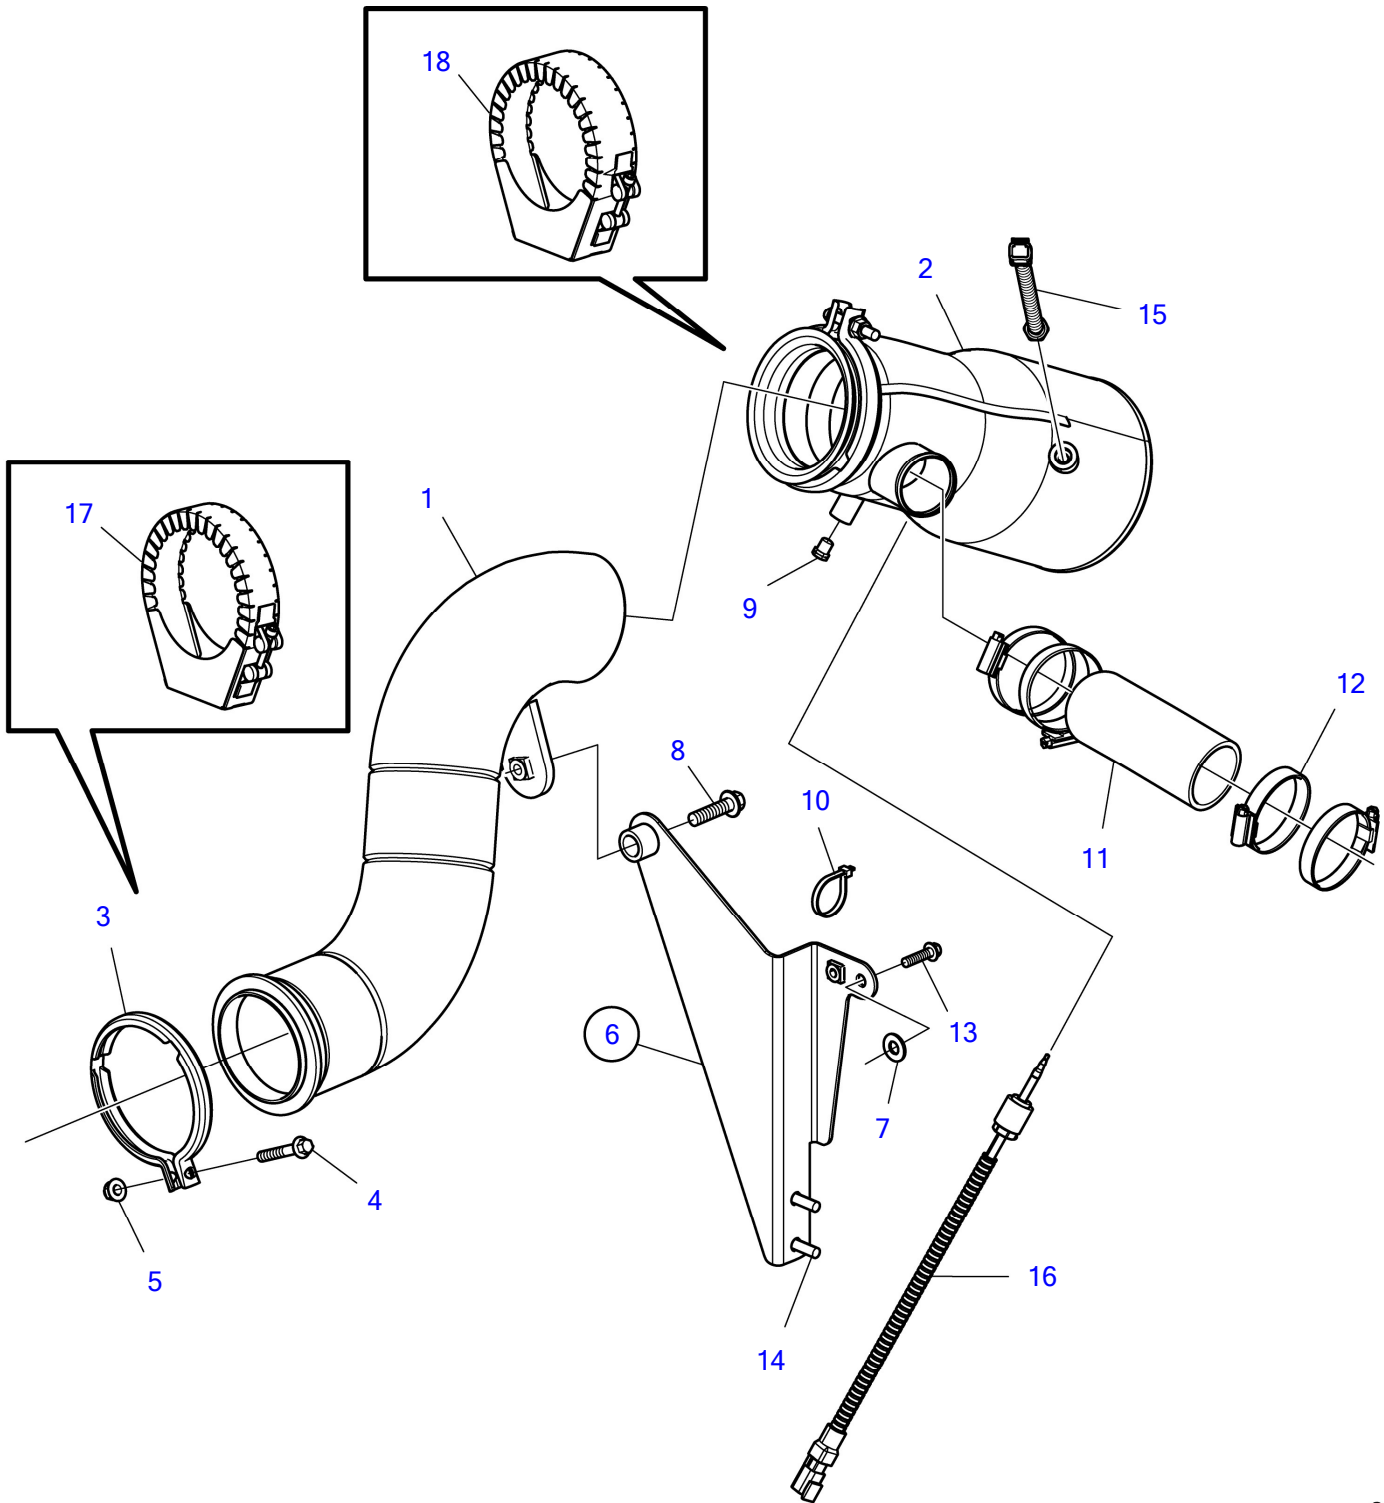

D8A3-A MP, D8A4-A MP

29553

D8A3-A MP, D8A4-A MP

REF	PART NO.	QTY	DESCRIPTION	NOTES
1	22696316	1	Exhaust riser	Replaced by 22710597
	22710597	1	Exhaust riser	
	22954906	1	Exhaust riser, high rise	
2	22696906	1	Exhaust pipe	Replaced by 22842926
	22842926	1	Exhaust pipe	
3	21211715	2	V-clamp	
4	994441	2	Flange screw	
5	990950	2	Flange lock nut	
6	22704001	1	Stay	Replaced by 23103840
	23103840	1	Stay	
7	994849	1	• Washer	
8	984755	1	Flange screw	
9	981749	1	Plug	
10	948211	1	Cable tie	
11	22726946	1	Hose	Replaced by 23030368
	23030368	1	Hose	
	22954627	1	Hose, high rise	Replaced by 23184966
	23184966	1	Hose	
12	961672	4	Hose clamp	
13	984735	1	Flange screw	
14	984753	2	Flange screw	
15	21164414	1	Temperature sensor	
16	21164790	1	Temperature sensor	
17	22966387	1	Heat insulation	
18	23183473	1	Heat insulation	