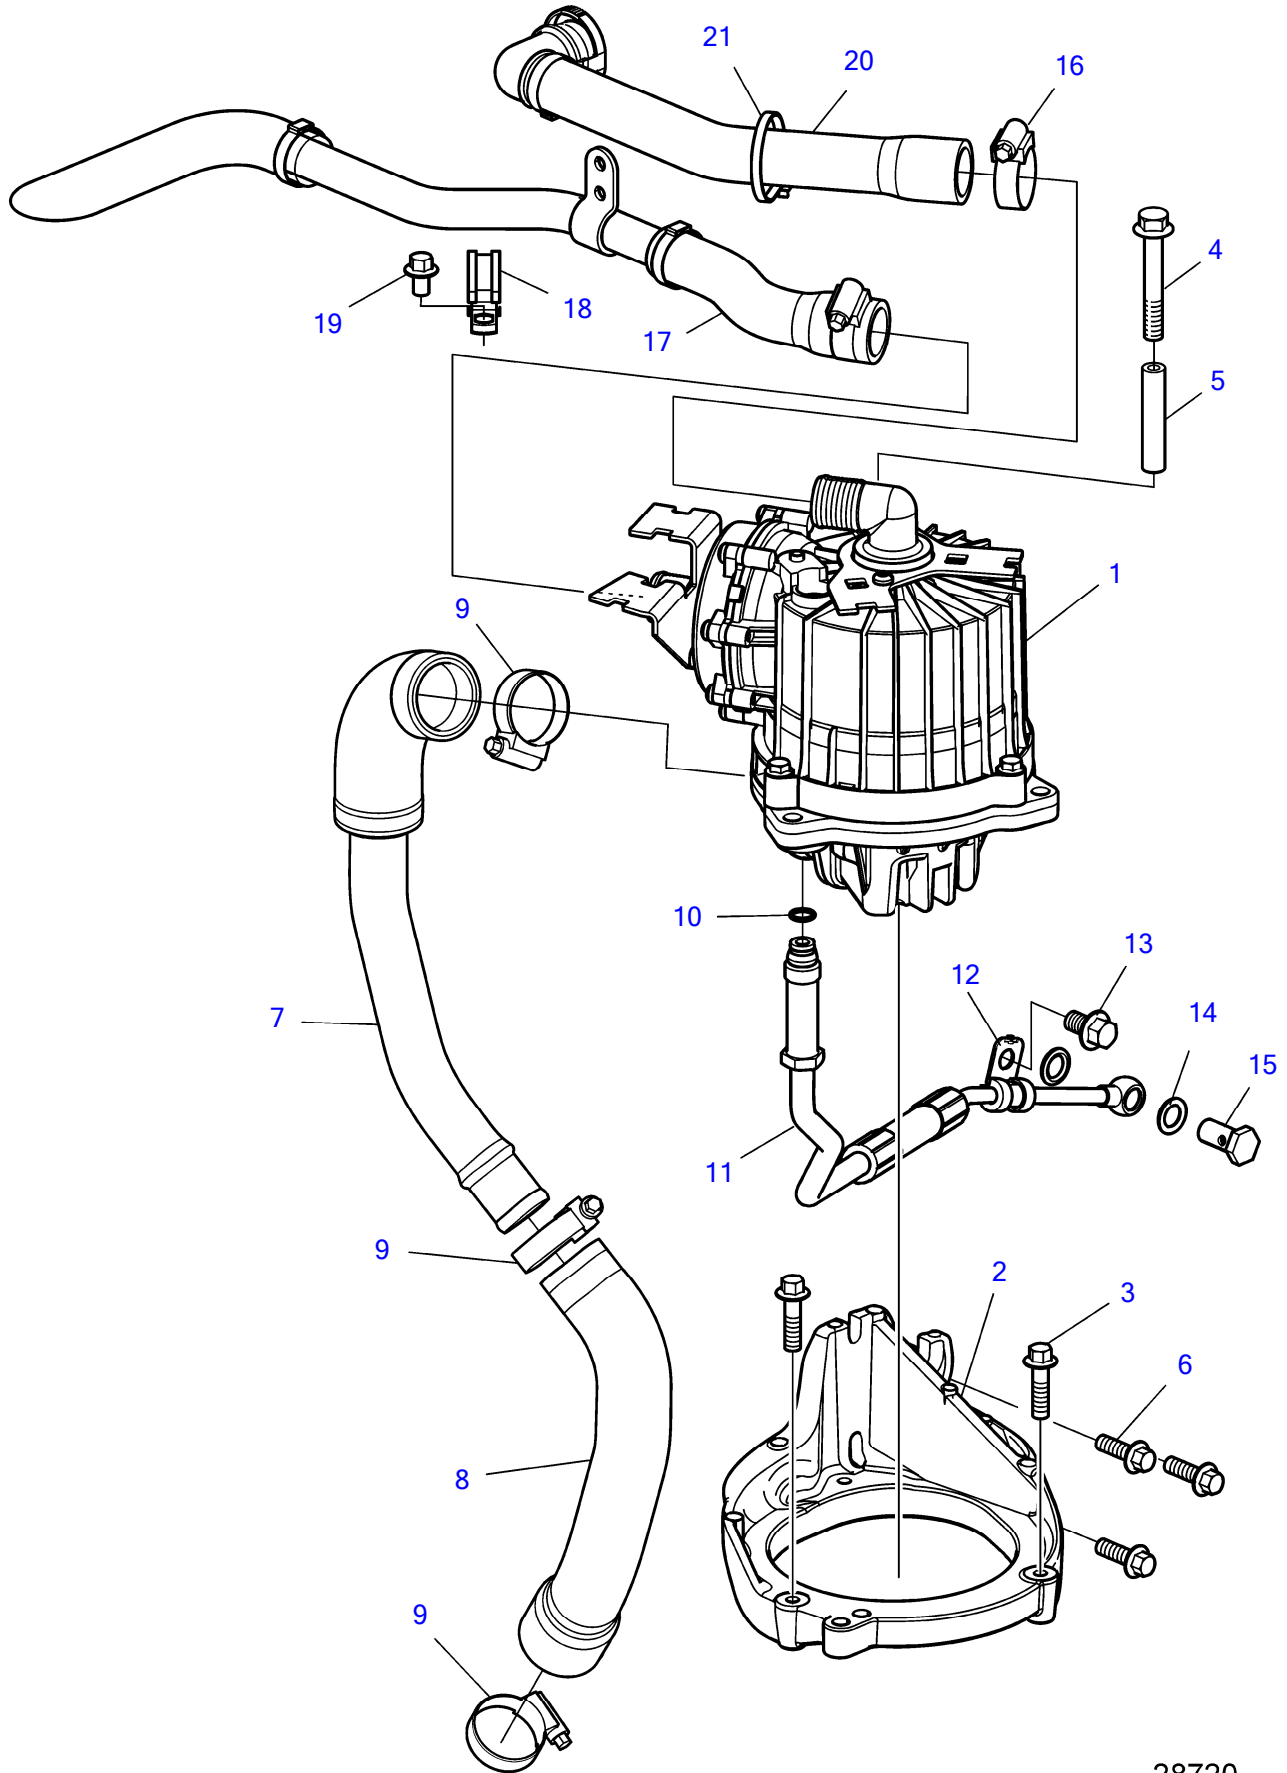

D8A2-A MP, D8A4-A MP

D8A2-A MP, D8A4-A MP

REF	PART NO.	QTY	DESCRIPTION	NOTES
1	22766629	1	Separator	
2	22810184	1	Bracket	Replaced by 22925512
	22925512	1	Bracket	
3	984736	2	Flange screw	
4	984742	1	Flange screw	
5	822791	1	Spacer sleeve	
6	984735	3	Flange screw	
7	22776869	1	Pipe	Replaced by 23018551
	23018551	1	Pipe	
8	22776880	1	Hose	Replaced by 23018560
	23018560	1	Hose	
9	994562	3	Hose clamp	
10	976971	1	O-ring	
11	22776920	1	Pipe	
12	(22349404)	1	Attaching clamp	Obsolete part
13	984751	1	Flange screw	
14	976928	2	Gasket	
15	969299	1	Hollow screw	
16	994560	2	Hose clamp	
17	22776805	1	Pipe	
18	1545432	1	Attaching clamp	
19	984732	1	Flange screw	
20	22776816	1	Hose	
21	948211	1	Cable tie	