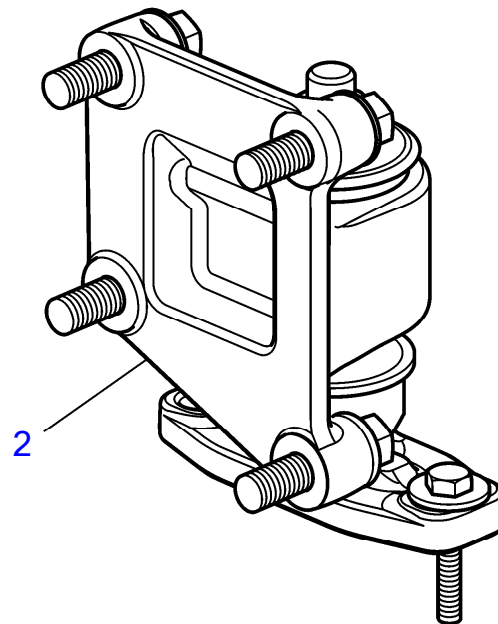

D8A2-A MP, D8A4-A MP

29075

D8A2-A MP, D8A4-A MP

REF	PART NO.	QTY	DESCRIPTION
1	22377226	1	Engine mounting
	22962251	1	Engine mounting
2	22377228	1	Engine mounting
	22962252	1	Engine mounting
	22997977	1	Engine mounting
3	984835	8	Flange screw
4	984734	5	Flange screw
5	22797065	2	Engine mounting
6		2	• Nut
7		2	• Engine mounting
8		2	• Spacer sleeve
9	990697	2	• Lock washer
10		2	• Plate
11	990973	2	• Hexagon nut
12	994878	1	Washer