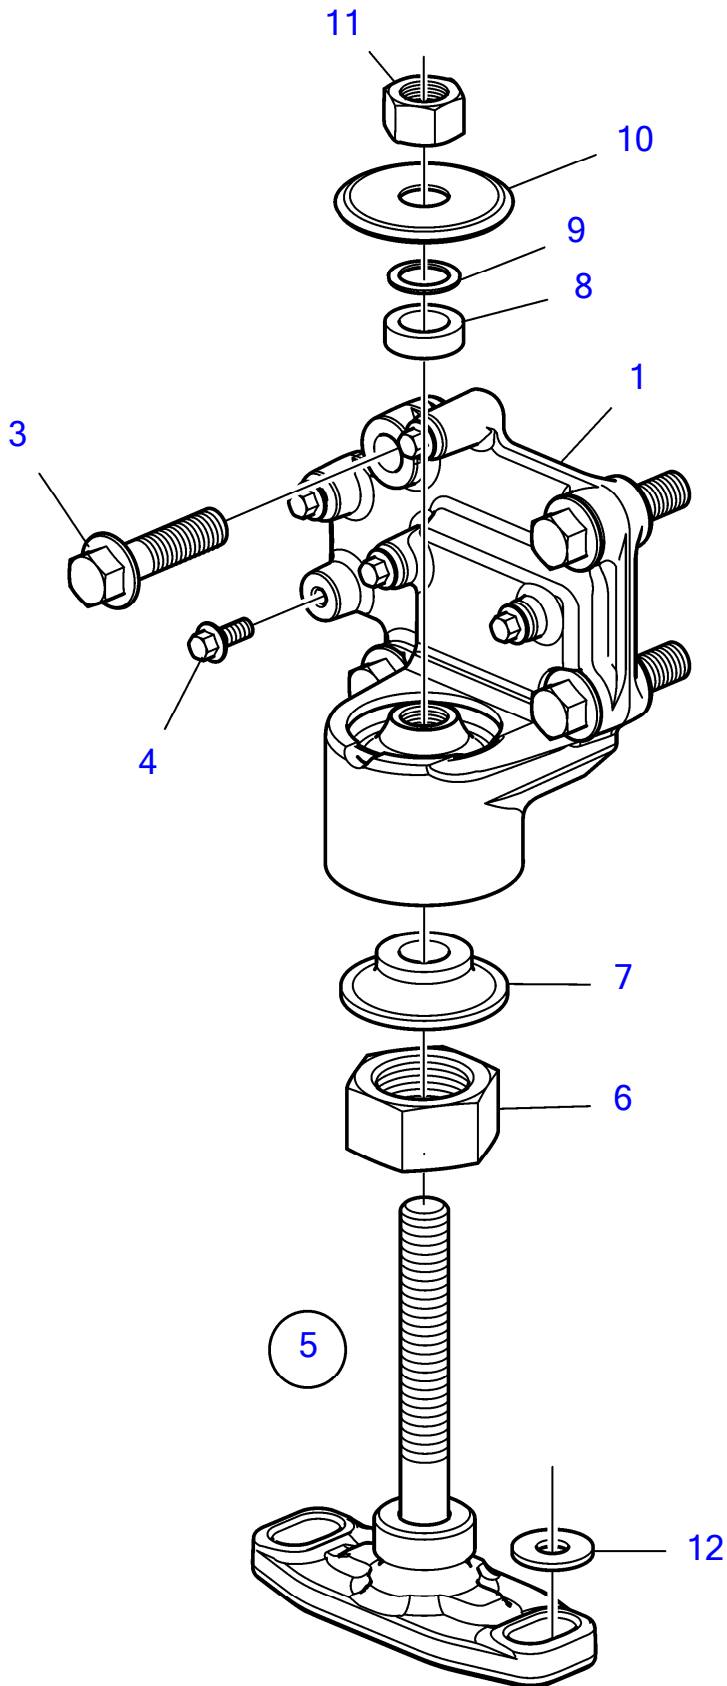

D8A2-A MP, D8A4-A MP

29075

D8A2-A MP, D8A4-A MP

REF	PART NO.	QTY	DESCRIPTION
1	22377226	1	Engine mounting
	22962251	1	Engine mounting
2	22377228	1	Engine mounting
	22962252	1	Engine mounting
	22997977	1	Engine mounting
3	984835	8	Flange screw
4	984734	5	Flange screw
5	22797065	2	Engine mounting
6		2	• Nut
7		2	• Engine mounting
8		2	• Spacer sleeve
9	990697	2	• Lock washer
10		2	• Plate
11	990973	2	• Hexagon nut
12	994878	1	Washer