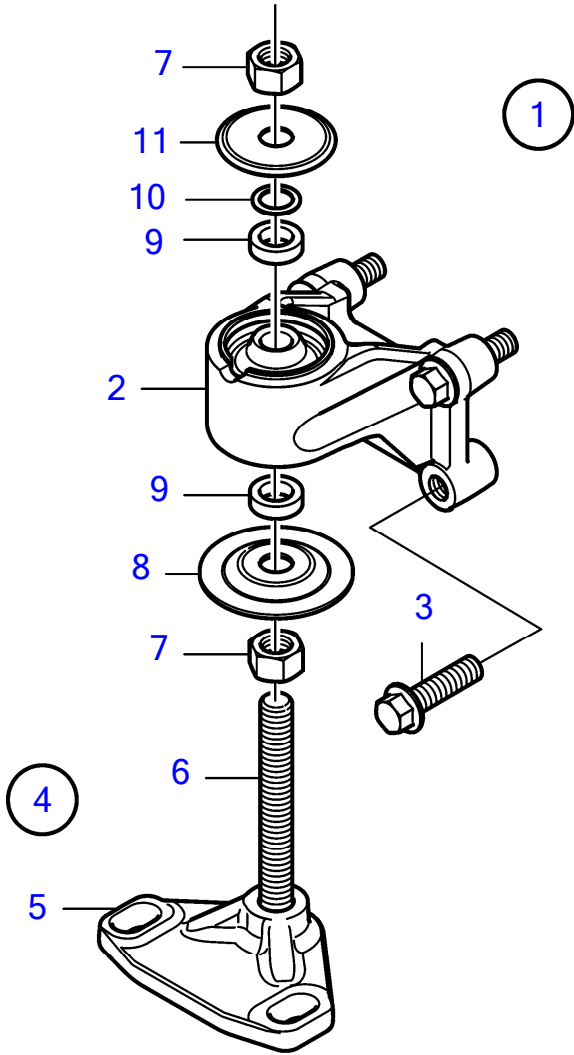

D8A1-A MP, D8A2-A MP, D8A3-A MP, D8A4-A MP

28401

D8A1-A MP, D8A2-A MP, D8A3-A MP, D8A4-A MP

REF	PART NO.	QTY	DESCRIPTION	NOTES
1	22797272	2	Engine mounting	
	22962247	2	Engine mounting	
2	(22377207)	2	• Engine mounting	Obsolete part
3	984835	8	• Flange screw	
4	(22377209)	2	• Engine mounting	Obsolete part
		1	• Engine mounting	
5		1	• • Engine mounting	
6		1	• • Control rod	
7	990973	2	• • Hexagon nut	
8		1	• • Plate	
9		2	• • Spacer sleeve	
10	990697	1	• • Lock washer	
11		1	• • Plate	