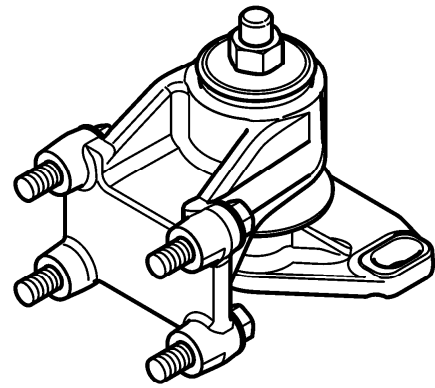

D8A1-A MP, D8A2-A MP, D8A3-A MP, D8A4-A MP

28401

D8A1-A MP, D8A2-A MP, D8A3-A MP, D8A4-A MP

REF	PART NO.	QTY	DESCRIPTION	NOTES
1	22797272	2	Engine mounting	
	22962247	2	Engine mounting	
2	(22377207)	2	• Engine mounting	Obsolete part
3	984835	8	• Flange screw	
4	(22377209)	2	• Engine mounting	Obsolete part
		1	• Engine mounting	
5		1	• • Engine mounting	
6		1	• • Control rod	
7	990973	2	• • Hexagon nut	
8		1	• • Plate	
9		2	• • Spacer sleeve	
10	990697	1	• • Lock washer	
11		1	• • Plate	