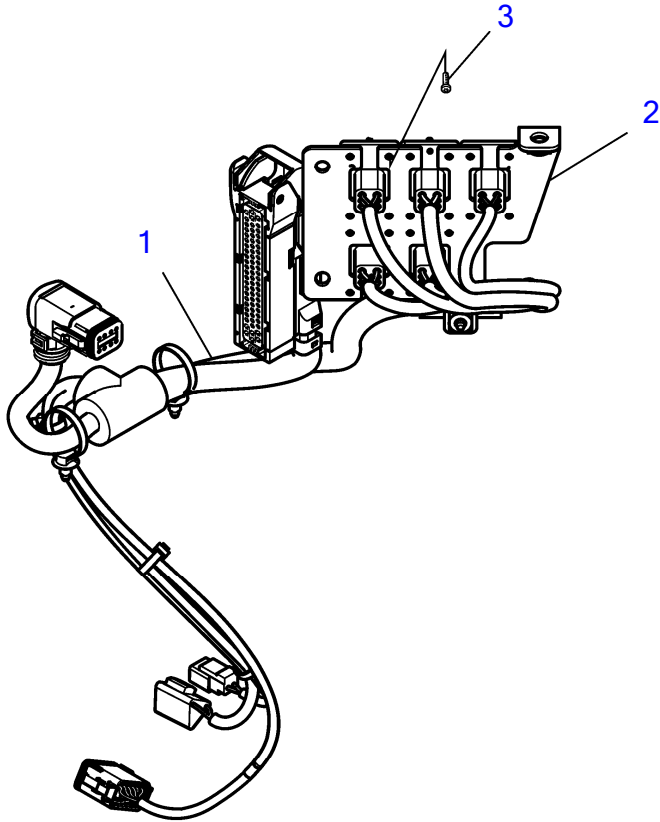

D8A1-A MP, D8A3-A MP

28911

D8A1-A MP, D8A3-A MP

REF	PART NO.	QTY	DESCRIPTION	NOTES
1	22737192	1	Wiring harness	Transmission cable, reverse gear, D8, MGX Inboard
2	22478734	1	• Bracket	
3	972399	20	• Six point socket scr	
4	22728078	1	Wiring harness	Transmission cable, reverse gear, D8, ZF Inboard
5	22478734	1	• Bracket	
6	972399	20	• Six point socket scr	
7	21831016	1	Wiring harness	SN: -A526985, Transmission cable, reverse gear, D3, Reverse gear, Inboard
	22678247	1	Wiring harness	SN:A526986-, Transmission cable, reverse gear, D3, Reverse gear, Inboard, With old Reverse gear before SN: -A517543 you need Solenoid valve kit
8	21768003	1	• Bracket	
9	969278	12	• Six point socket scr	
10	22769770	1	• Cable connection	
11	22390854	1	Wiring harness	SN -A527006, Transmission cable, reverse gear, D4/D6, Reverse gear, Inboard
	22679225	1	Wiring harness	SN A527007-, Transmission cable, reverse gear, D4/D6, Reverse gear, Inboard, With old Reverse gear before SN: -A517543 you need Solenoid valve kit