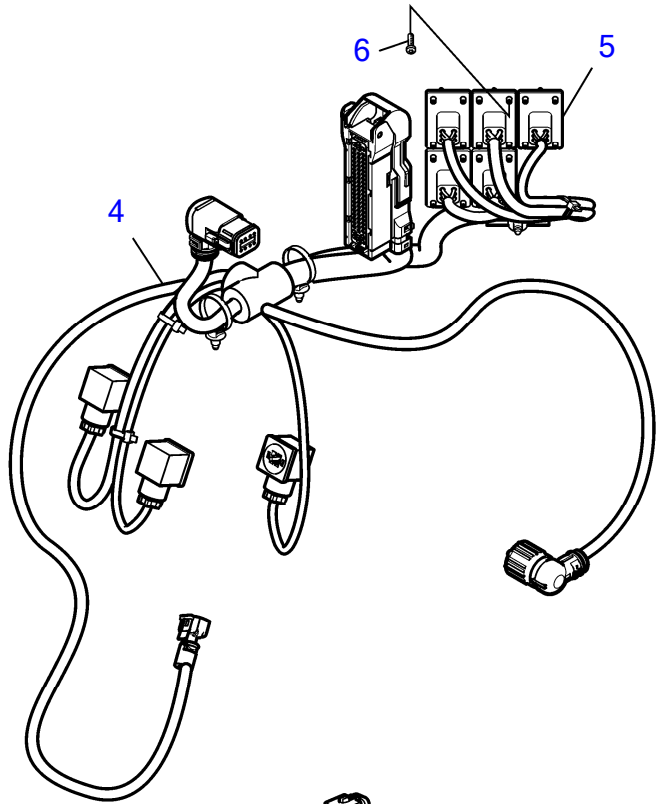

D8A1-A MP, D8A3-A MP

28911

D8A1-A MP, D8A3-A MP

REF	PART NO.	QTY	DESCRIPTION	NOTES
1	22737192	1	Wiring harness	Transmission cable, reverse gear, D8, MGX Inboard
2	22478734	1	• Bracket	
3	972399	20	• Six point socket scr	
4	22728078	1	Wiring harness	Transmission cable, reverse gear, D8, ZF Inboard
5	22478734	1	• Bracket	
6	972399	20	• Six point socket scr	
7	21831016	1	Wiring harness	SN: -A526985, Transmission cable, reverse gear, D3, Reverse gear, Inboard
	22678247	1	Wiring harness	SN:A526986-, Transmission cable, reverse gear, D3, Reverse gear, Inboard, With old Reverse gear before SN: -A517543 you need Solenoid valve kit
8	21768003	1	• Bracket	
9	969278	12	• Six point socket scr	
10	22769770	1	• Cable connection	
11	22390854	1	Wiring harness	SN -A527006, Transmission cable, reverse gear, D4/D6, Reverse gear, Inboard
	22679225	1	Wiring harness	SN A527007-, Transmission cable, reverse gear, D4/D6, Reverse gear, Inboard, With old Reverse gear before SN: -A517543 you need Solenoid valve kit