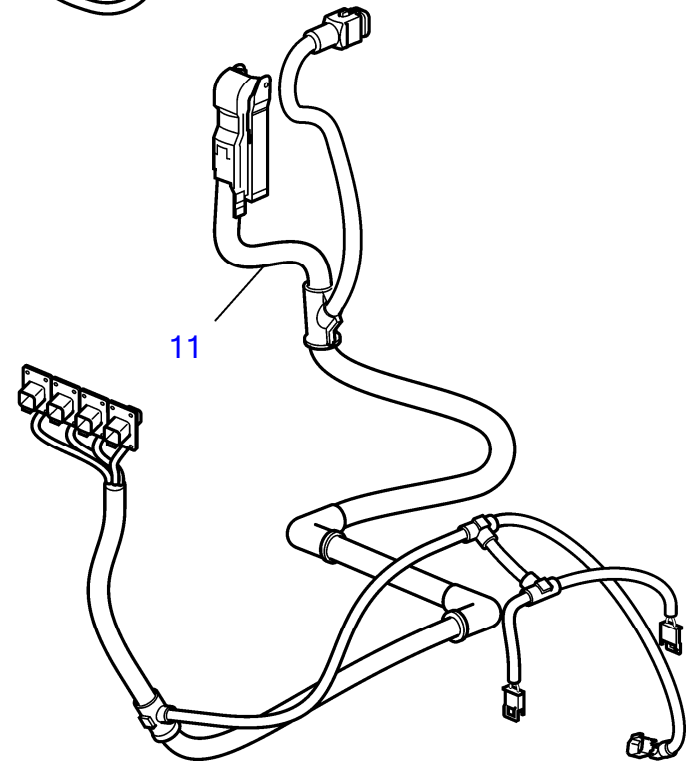

D8A1-A MP, D8A3-A MP

28911

D8A1-A MP, D8A3-A MP

REF	PART NO.	QTY	DESCRIPTION	NOTES
1	22737192	1	Wiring harness	Transmission cable, reverse gear, D8, MGX Inboard
2	22478734	1	• Bracket	
3	972399	20	• Six point socket scr	
4	22728078	1	Wiring harness	Transmission cable, reverse gear, D8, ZF Inboard
5	22478734	1	• Bracket	
6	972399	20	• Six point socket scr	
7	21831016	1	Wiring harness	SN: -A526985, Transmission cable, reverse gear, D3, Reverse gear, Inboard
	22678247	1	Wiring harness	SN:A526986-, Transmission cable, reverse gear, D3, Reverse gear, Inboard, With old Reverse gear before SN: -A517543 you need Solenoid valve kit
8	21768003	1	• Bracket	
9	969278	12	• Six point socket scr	
10	22769770	1	• Cable connection	
11	22390854	1	Wiring harness	SN -A527006, Transmission cable, reverse gear, D4/D6, Reverse gear, Inboard
	22679225	1	Wiring harness	SN A527007-, Transmission cable, reverse gear, D4/D6, Reverse gear, Inboard, With old Reverse gear before SN: -A517543 you need Solenoid valve kit