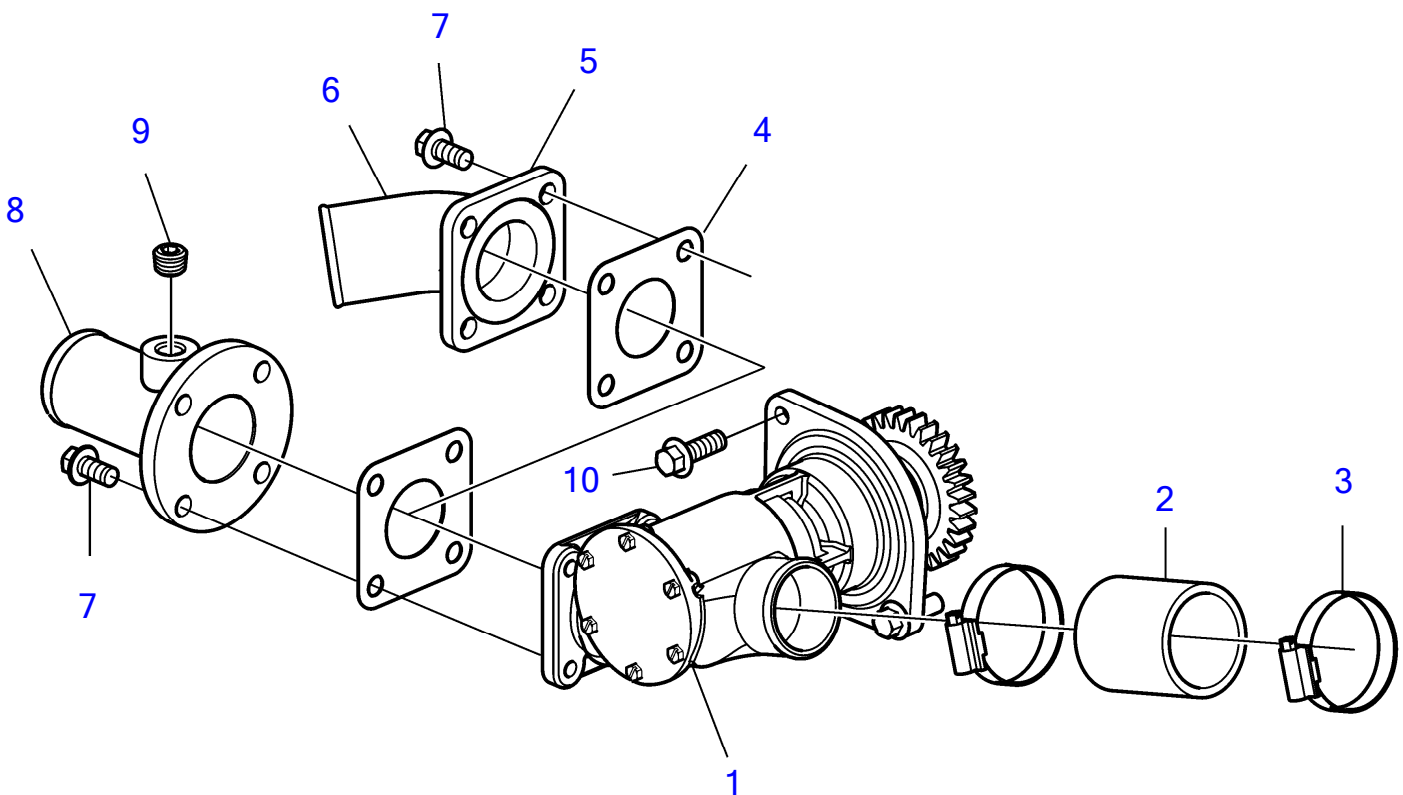

D8A1-A MP, D8A2-A MP, D8A3-A MP, D8A4-A MP

29712

D8A1-A MP, D8A2-A MP, D8A3-A MP, D8A4-A MP

REF	PART NO.	QTY	DESCRIPTION	SEE SEC.	NOTES
1	22769742	1	Seawater pump		Replaced by 23002155
			.	41515	
	23002155	1	Seawater pump		
			.	41515	
2	22201411	1	Hose		
3	961672	2	Hose clamp		
4	3888837	1	Gasket		
5	842029	1	Flange		For engine with heat exchanger
6	22551355	1	Hose attachment		For engine with heat exchanger
7	984752	8	Flange screw		
8	21120684	1	Pipe		For engine with keel cooling.
9	992539	1	Plug		
10	969445	2	Flange screw		