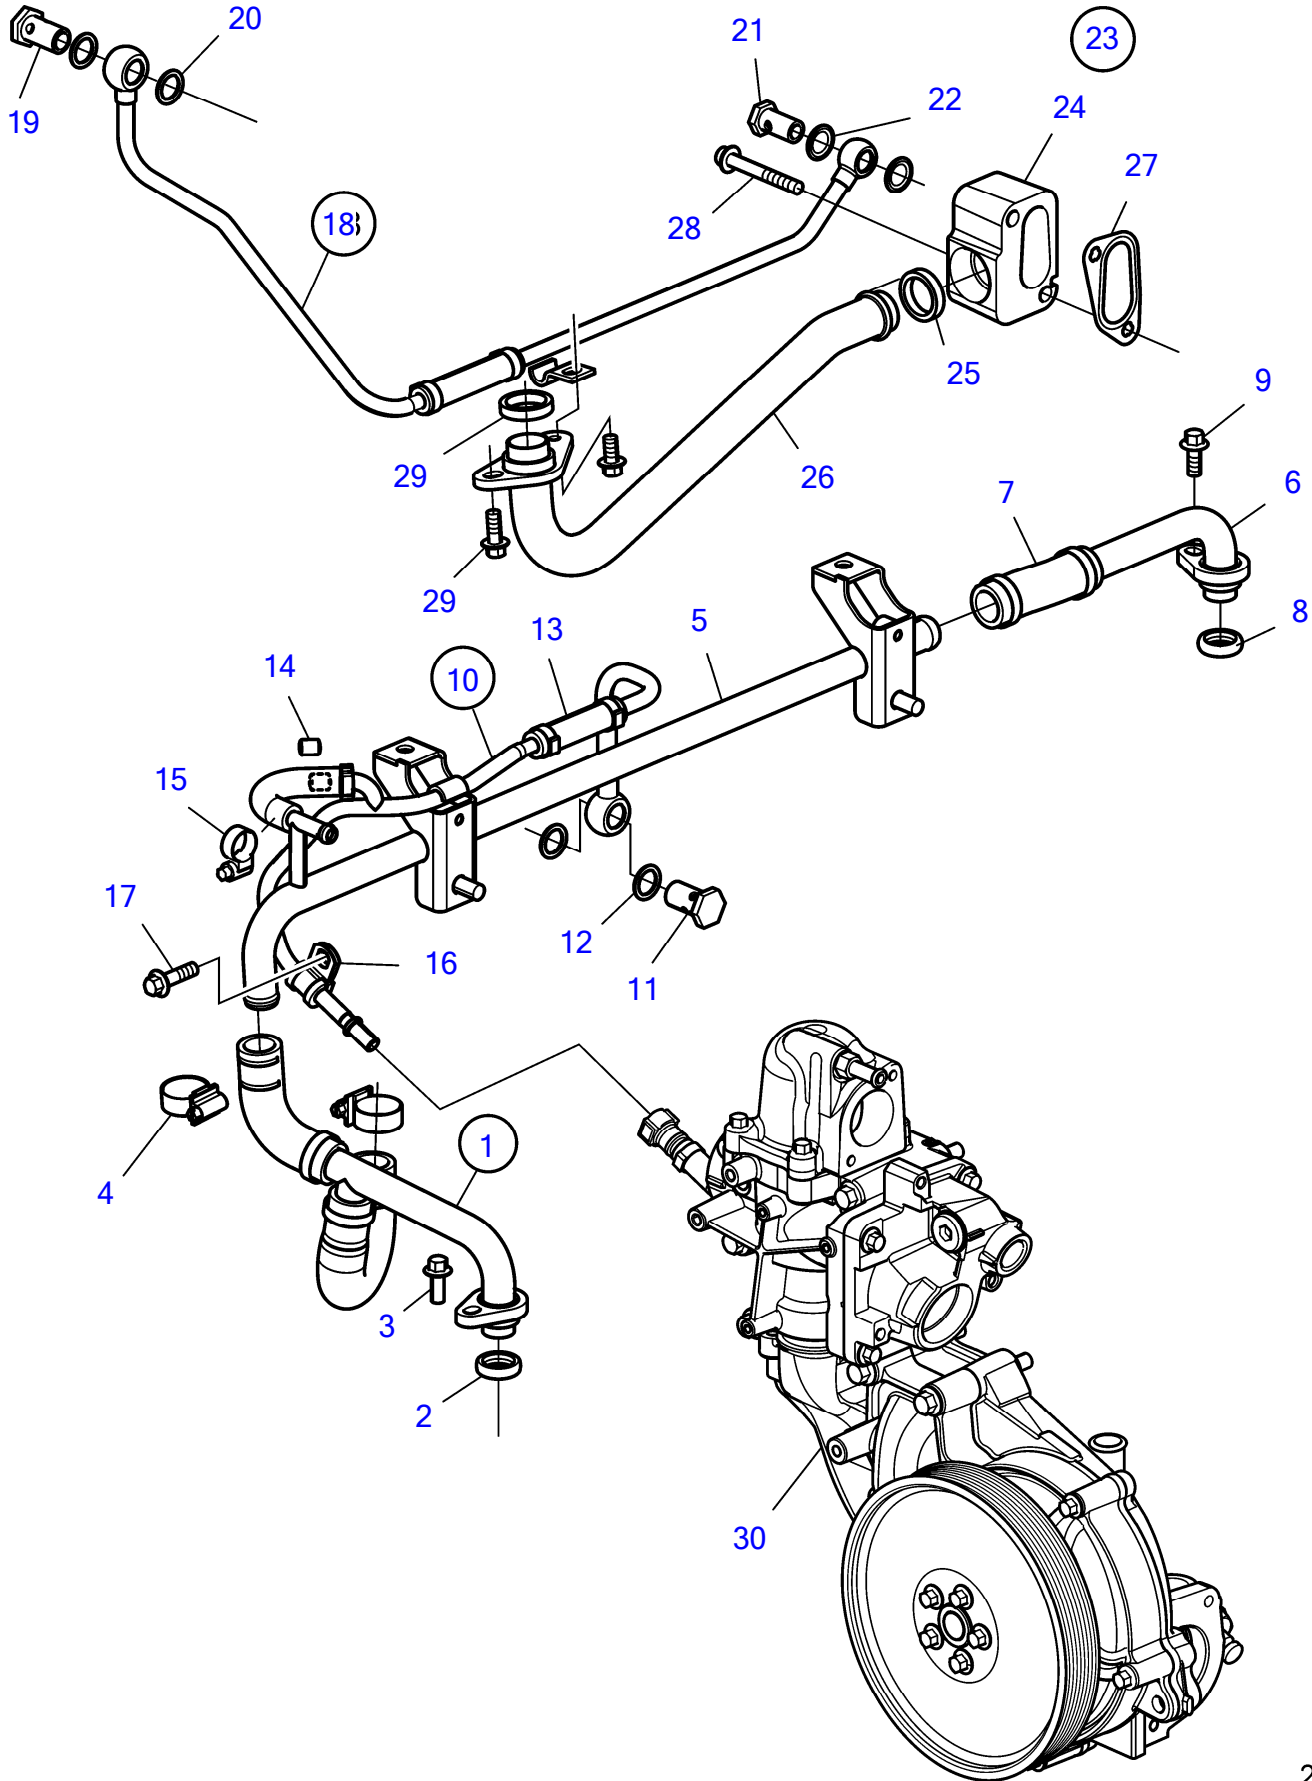

D8A1-A MP, D8A2-A MP, D8A3-A MP, D8A4-A MP

D8A1-A MP, D8A2-A MP, D8A3-A MP, D8A4-A MP

REF	PART NO.	QTY	DESCRIPTION	NOTES
1	(22763183)	1	Water pipe	Obsolete part
2	22243641	1	• Sealing ring	
3	984734	1	Flange screw	
4	961667	2	Hose clamp	
5	22764016	1	Water pipe	
6	22390739	1	Water pipe	
7	943369	1	Rubber hose	
8	22243641	1	Sealing ring	
9	984734	1	Flange screw	
10	22757099	1	Water pipe	
11	941686	1	• Hollow screw	
12	11996	2	• Gasket	
13	990536	X	• Rubber hose	
14	11033572	1	• Reduction nipple	
15	994556	1	Hose clamp	
16	975269	1	Hose clamp	
17	984736	1	Flange screw	
18	22817749	1	Water pipe	
19	941686	1	• Hollow screw	
20	11996	2	• Gasket	
21	991048	1	• Hollow screw	
22	20852764	2	• Sealing ring	
23	(22913185)	1	Water pipe	Obsolete part
24	21674863	1	• Pipe connection	Obsolete part
25	471637	2	• Sealing ring	
26	22282972	1	• Water pipe	Obsolete part
27	22443099	1	Gasket	
28	984740	2	Flange screw	
29	471637	1	Sealing ring	
30	3801728	1	Coolant pump, exch	Replaced by 3801749
	21931911	1	Coolant pump	Replaced by 23033741
	3801749	1	Coolant pump, exch	
	23033741	1	Coolant pump	