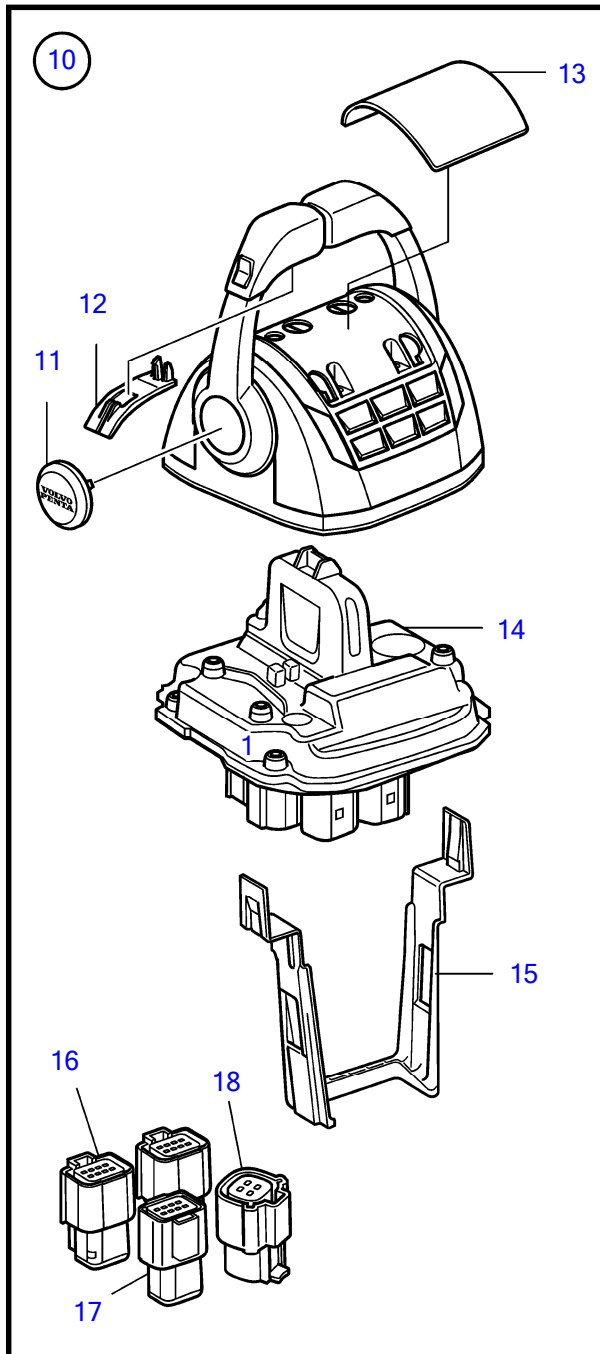

D8A1-A MP, D8A2-A MP, D8A3-A MP, D8A4-A MP

D8A1-A MP, D8A2-A MP, D8A3-A MP, D8A4-A MP

REF	PART NO.	QTY	DESCRIPTION	SEE SEC.	NOTES
1	22498661	1	Control lever		With Trim Buttons
	3586259	2	Software		Vodia-programming. This p/n can not be ordered, but will be used for invoicing.
	3586261	2	Software		Warehouse programming. This p/n can not be ordered, but will be used for invoicing.
2		1	• Control lever		
3	21461720	1	• Installation kit, mounting bracket		
4	995042	4	• • Hex. socket screw		
5	994821	4	• • Hex. socket screw		
6	(21461704)	1	• • Bracket		Obsolete part
7		1	• • Gasket		
8	940275	4	• • Washer		
9	984456	4	• • Lock nut		
10	21527169	1	• Kit, plastic parts		Obsolete part
			• Bulletin P-44-5-25	P-44-5-25-EN	Spare part kits for EVC controls
11		1	• • Hub cap		
12		1	• • Handle		
13	(21461681)	1	• • Cover		Obsolete part
14		1	• Control lever, HCU Single Assembly		
15	21461675	1	• Cable bearer		
16	21505756	2	• Connector		
17		1	• Housing		
18		1	• Connector		

47705750-27-41540

28804

Upd:4/18/2019

D8A1-A MP, D8A2-A MP, D8A3-A MP, D8A4-A MP

VOLVO
PENTA