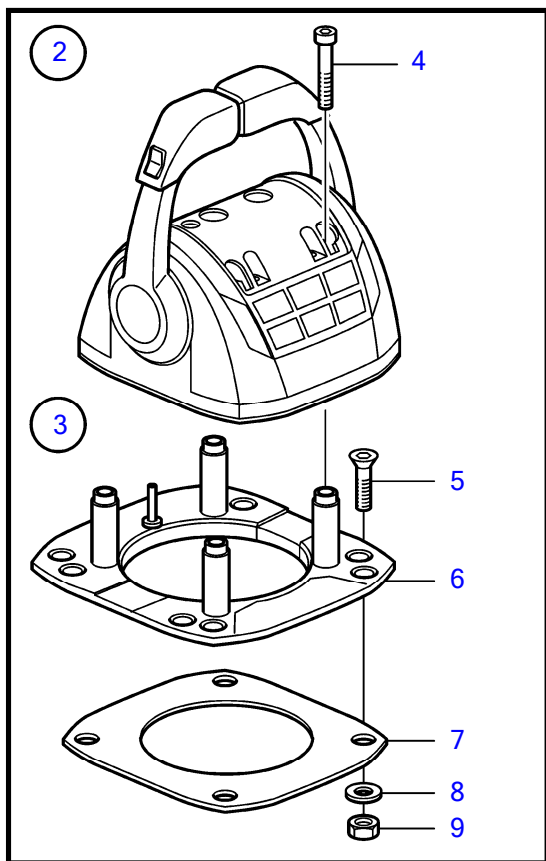

D8A1-A MP, D8A2-A MP, D8A3-A MP, D8A4-A MP

D8A1-A MP, D8A2-A MP, D8A3-A MP, D8A4-A MP

REF	PART NO.	QTY	DESCRIPTION	SEE SEC.	NOTES
1	22498661	1	Control lever		With Trim Buttons
	3586259	2	Software		Vodia-programming. This p/n can not be ordered, but will be used for invoicing.
	3586261	2	Software		Warehouse programming. This p/n can not be ordered, but will be used for invoicing.
2		1	• Control lever		
3	21461720	1	• Installation kit, mounting bracket		
4	995042	4	• • Hex. socket screw		
5	994821	4	• • Hex. socket screw		
6	(21461704)	1	• • Bracket		Obsolete part
7		1	• • Gasket		
8	940275	4	• • Washer		
9	984456	4	• • Lock nut		
10	21527169	1	• Kit, plastic parts		Obsolete part
			• Bulletin P-44-5-25	P-44-5-25-EN	Spare part kits for EVC controls
11		1	• • Hub cap		
12		1	• • Handle		
13	(21461681)	1	• • Cover		Obsolete part
14		1	• Control lever, HCU Single Assembly		
15	21461675	1	• Cable bearer		
16	21505756	2	• Connector		
17		1	• Housing		
18		1	• Connector		