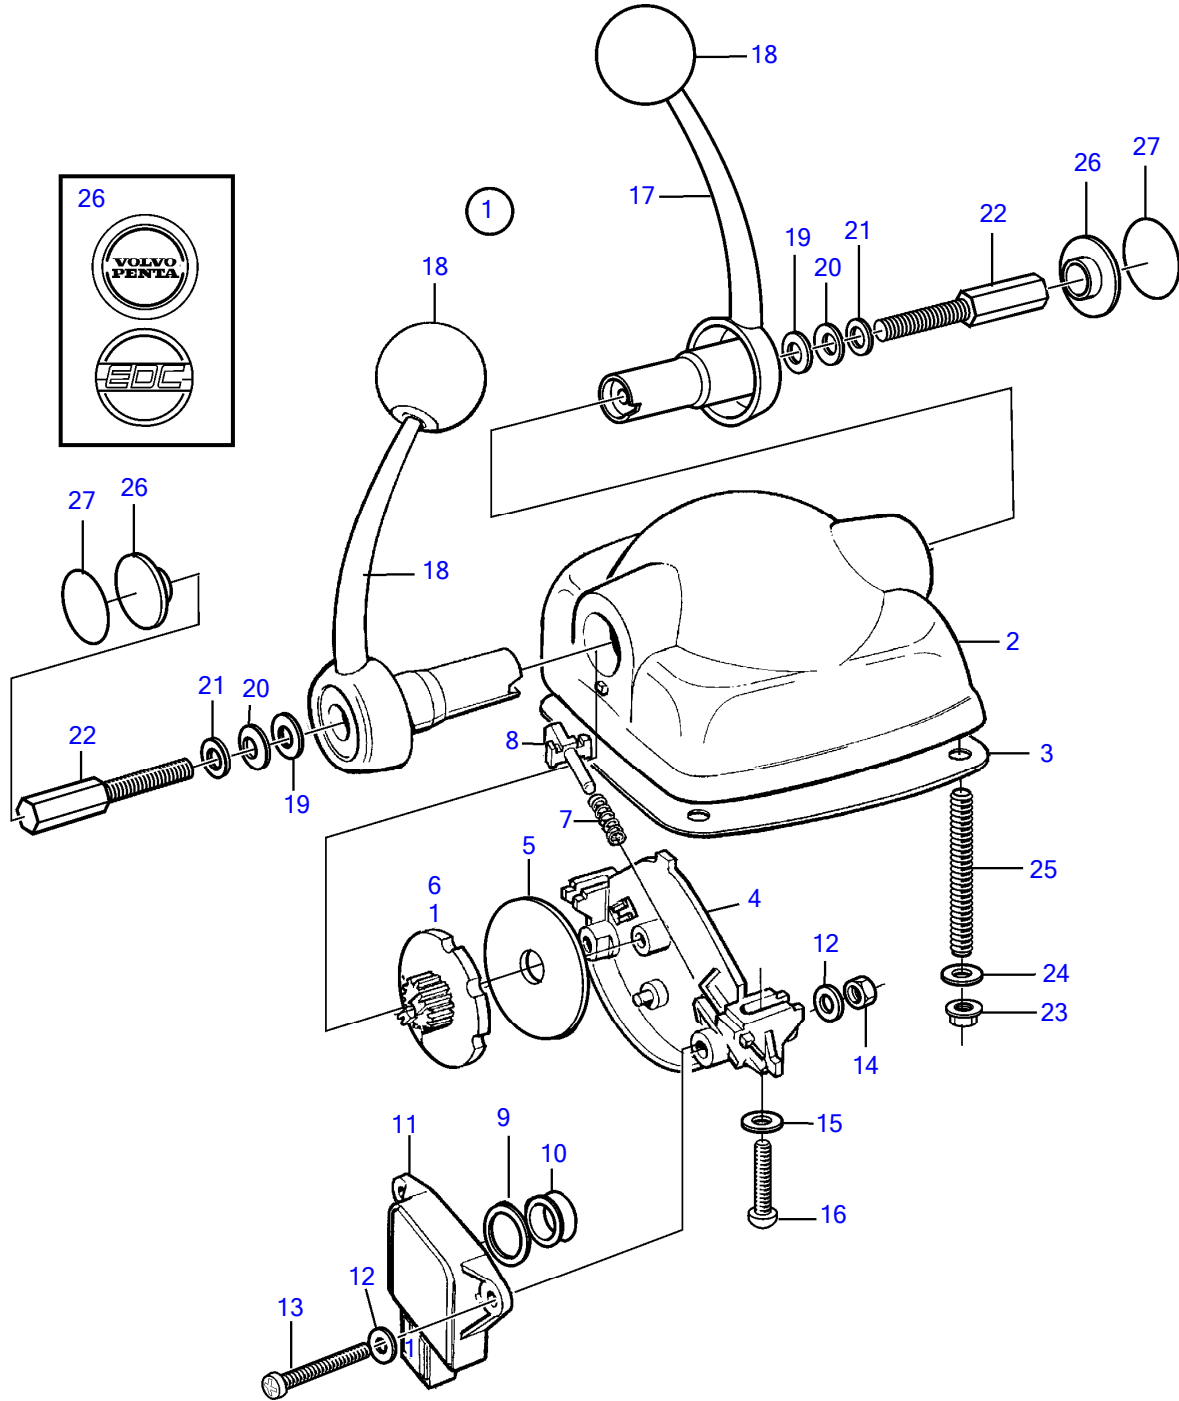

D8A1-A MP, D8A2-A MP, D8A3-A MP, D8A4-A MP

28557

D8A1-A MP, D8A2-A MP, D8A3-A MP, D8A4-A MP

REF	PART NO.	QTY	DESCRIPTION	SEE SEC.	NOTES
1	21164029	1	Control lever, black		
			• Bulletin P-28-4-13	P-28-4-13-EN	New Electronic Controls for EVC Engines
1	21164033	1	Control lever, stainless		
			• Bulletin P-28-4-13	P-28-4-13-EN	New Electronic Controls for EVC Engines
2		1	• Control housing, black		
3	(3581674)	1	• Gasket		Obsolete part
4		1	• Plate		
5	(3581666)	2	• Friction washer		Obsolete part
6	(3582828)	2	• Disc		Obsolete part
7	(3581670)	2	• Spring		Obsolete part
8	(3582829)	2	• Guide lug		Obsolete part
9	(3581677)	2	• Spacer ring		Obsolete part
10	3581676	2	• Ring		
11	1336385	2	• Potentiometer		
12	(3581688)	4	• Washer		Obsolete part
13	3581678	2	• Screw		
14	(3581680)	2	• Nut		Obsolete part
15	(3581682)	2	• Washer		Obsolete part
16	3581681	2	• Screw		
17	(3582826)	2	• Gear lever		Obsolete part
18	3808284	2	• Ball		
19		2	• Washer		
20		2	• Disc spring		
21		2	• Washer		
22		2	• Adjusting screw		
23	3581686	4	• Nut		
24	(3581685)	4	• Washer		Obsolete part
25	(3581684)	4	• Stud		Obsolete part
26	3582830	2	• Plug		
27	3584000	2	• Decal		Volvo Penta
28	(3819903)	2	• Microswitch		Obsolete part
29		4	• • Washer		
30		4	• • Nut		
31		1	• • Insulator		
32		1	• • Cable		
33	(21256757)	1	Cable kit		Obsolete part