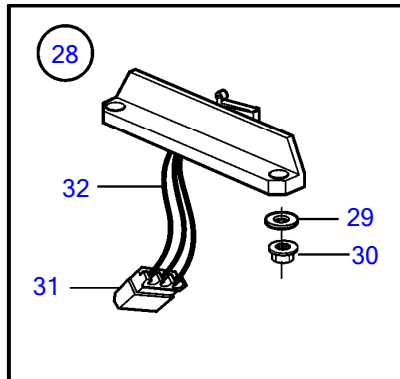

D8A1-A MP, D8A2-A MP, D8A3-A MP, D8A4-A MP

28557

D8A1-A MP, D8A2-A MP, D8A3-A MP, D8A4-A MP

REF	PART NO.	QTY	DESCRIPTION	SEE SEC.	NOTES
1	21164029	1	Control lever, black		
			• Bulletin P-28-4-13	P-28-4-13-EN	New Electronic Controls for EVC Engines
1	21164033	1	Control lever, stainless		
			• Bulletin P-28-4-13	P-28-4-13-EN	New Electronic Controls for EVC Engines
2		1	• Control housing, black		
3	(3581674)	1	• Gasket		Obsolete part
4		1	• Plate		
5	(3581666)	2	• Friction washer		Obsolete part
6	(3582828)	2	• Disc		Obsolete part
7	(3581670)	2	• Spring		Obsolete part
8	(3582829)	2	• Guide lug		Obsolete part
9	(3581677)	2	• Spacer ring		Obsolete part
10	3581676	2	• Ring		
11	1336385	2	• Potentiometer		
12	(3581688)	4	• Washer		Obsolete part
13	3581678	2	• Screw		
14	(3581680)	2	• Nut		Obsolete part
15	(3581682)	2	• Washer		Obsolete part
16	3581681	2	• Screw		
17	(3582826)	2	• Gear lever		Obsolete part
18	3808284	2	• Ball		
19		2	• Washer		
20		2	• Disc spring		
21		2	• Washer		
22		2	• Adjusting screw		
23	3581686	4	• Nut		
24	(3581685)	4	• Washer		Obsolete part
25	(3581684)	4	• Stud		Obsolete part
26	3582830	2	• Plug		
27	3584000	2	• Decal		Volvo Penta
28	(3819903)	2	• Microswitch		Obsolete part
29		4	• • Washer		
30		4	• • Nut		
31		1	• • Insulator		
32		1	• • Cable		
33	(21256757)	1	Cable kit		Obsolete part