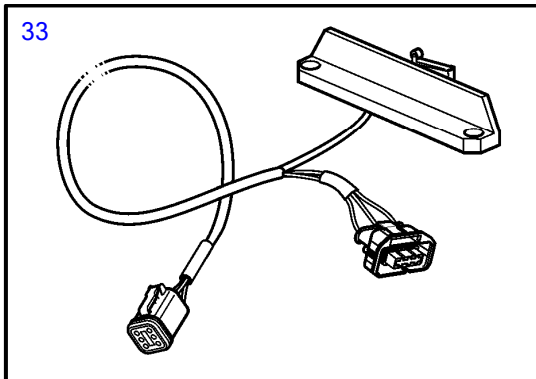

D8A1-A MP, D8A2-A MP, D8A3-A MP, D8A4-A MP

28557

D8A1-A MP, D8A2-A MP, D8A3-A MP, D8A4-A MP

REF	PART NO.	QTY	DESCRIPTION	SEE SEC.	NOTES
1	21164029	1	Control lever, black		
			• Bulletin P-28-4-13	P-28-4-13-EN	New Electronic Controls for EVC Engines
1	21164033	1	Control lever, stainless		
			• Bulletin P-28-4-13	P-28-4-13-EN	New Electronic Controls for EVC Engines
2		1	• Control housing, black		
3	(3581674)	1	• Gasket		Obsolete part
4		1	• Plate		
5	(3581666)	2	• Friction washer		Obsolete part
6	(3582828)	2	• Disc		Obsolete part
7	(3581670)	2	• Spring		Obsolete part
8	(3582829)	2	• Guide lug		Obsolete part
9	(3581677)	2	• Spacer ring		Obsolete part
10	3581676	2	• Ring		
11	1336385	2	• Potentiometer		
12	(3581688)	4	• Washer		Obsolete part
13	3581678	2	• Screw		
14	(3581680)	2	• Nut		Obsolete part
15	(3581682)	2	• Washer		Obsolete part
16	3581681	2	• Screw		
17	(3582826)	2	• Gear lever		Obsolete part
18	3808284	2	• Ball		
19		2	• Washer		
20		2	• Disc spring		
21		2	• Washer		
22		2	• Adjusting screw		
23	3581686	4	• Nut		
24	(3581685)	4	• Washer		Obsolete part
25	(3581684)	4	• Stud		Obsolete part
26	3582830	2	• Plug		
27	3584000	2	• Decal		Volvo Penta
28	(3819903)	2	• Microswitch		Obsolete part
29		4	• • Washer		
30		4	• • Nut		
31		1	• • Insulator		
32		1	• • Cable		
33	(21256757)	1	Cable kit		Obsolete part