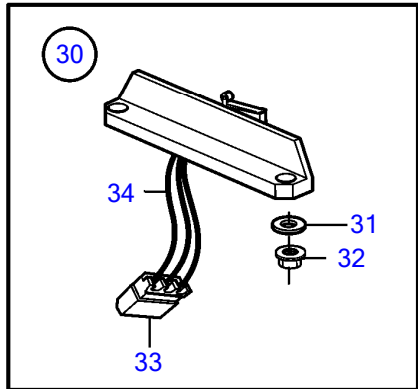

D8A1-A MP, D8A3-A MP

28554

D8A1-A MP, D8A3-A MP

REF	PART NO.	QTY	DESCRIPTION	SEE SEC.	NOTES
1	21164027	1	Control lever, black		
			• Bulletin P-28-4-13	P-28-4-13-EN	New Electronic Controls for EVC Engines
1	21164031	1	Control lever, stainless		
			• Bulletin P-28-4-13	P-28-4-13-EN	New Electronic Controls for EVC Engines
2		1	• Housing		
3	(3581674)	1	• Gasket		Obsolete part
4		1	• Plate		
5	(3581666)	1	• Friction washer		Obsolete part
6	(3582828)	1	• Disc		Obsolete part
7	(3581670)	1	• Spring		Obsolete part
8	(3582829)	1	• Guide lug		Obsolete part
9	(3581677)	1	• Spacer ring		Obsolete part
10	3581676	1	• Ring		
11	1336385	1	• Potentiometer		
12	(3581688)	4	• Washer		Obsolete part
13	3581678	2	• Screw		
14	(3581680)	2	• Nut		Obsolete part
15	(3581682)	2	• Washer		Obsolete part
16	3581681	2	• Screw		
17	(3582826)	1	• Gear lever		Obsolete part
18	3808284	1	• Ball		
19		1	• Washer		
20		1	• Disc spring		
21		1	• Washer		
22		1	• Adjusting screw		
23	3581687	1	• Plug		
24	3581686	4	• Nut		
25	3584000	1	• Decal		
26	(3581684)	4	• Stud		Obsolete part
27	3582830	1	• Plug		
28		1	• Screw		
29	(3581685)	5	• Washer		Obsolete part
30	(3819903)	1	• Microswitch		Obsolete part
31		2	• • Washer		
32		2	• • Nut		
33		X	• • Insulator		
34		X	• • Cable		
35	(21256757)	1	Cable kit		Obsolete part