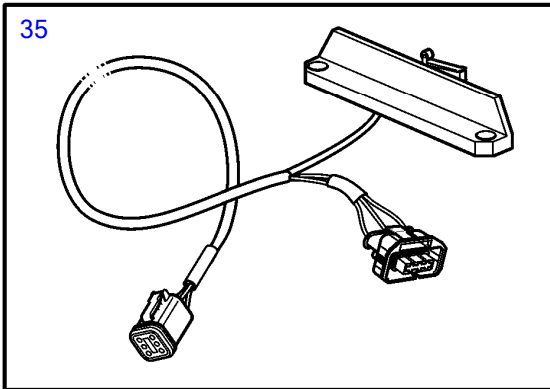

D8A1-A MP, D8A3-A MP

28554

D8A1-A MP, D8A3-A MP

REF	PART NO.	QTY	DESCRIPTION	SEE SEC.	NOTES
1	21164027	1	Control lever, black		
			• Bulletin P-28-4-13	P-28-4-13-EN	New Electronic Controls for EVC Engines
1	21164031	1	Control lever, stainless		
			• Bulletin P-28-4-13	P-28-4-13-EN	New Electronic Controls for EVC Engines
2		1	• Housing		
3	(3581674)	1	• Gasket		Obsolete part
4		1	• Plate		
5	(3581666)	1	• Friction washer		Obsolete part
6	(3582828)	1	• Disc		Obsolete part
7	(3581670)	1	• Spring		Obsolete part
8	(3582829)	1	• Guide lug		Obsolete part
9	(3581677)	1	• Spacer ring		Obsolete part
10	3581676	1	• Ring		
11	1336385	1	• Potentiometer		
12	(3581688)	4	• Washer		Obsolete part
13	3581678	2	• Screw		
14	(3581680)	2	• Nut		Obsolete part
15	(3581682)	2	• Washer		Obsolete part
16	3581681	2	• Screw		
17	(3582826)	1	• Gear lever		Obsolete part
18	3808284	1	• Ball		
19		1	• Washer		
20		1	• Disc spring		
21		1	• Washer		
22		1	• Adjusting screw		
23	3581687	1	• Plug		
24	3581686	4	• Nut		
25	3584000	1	• Decal		
26	(3581684)	4	• Stud		Obsolete part
27	3582830	1	• Plug		
28		1	• Screw		
29	(3581685)	5	• Washer		Obsolete part
30	(3819903)	1	• Microswitch		Obsolete part
31		2	• • Washer		
32		2	• • Nut		
33		X	• • Insulator		
34		X	• • Cable		
35	(21256757)	1	Cable kit		Obsolete part