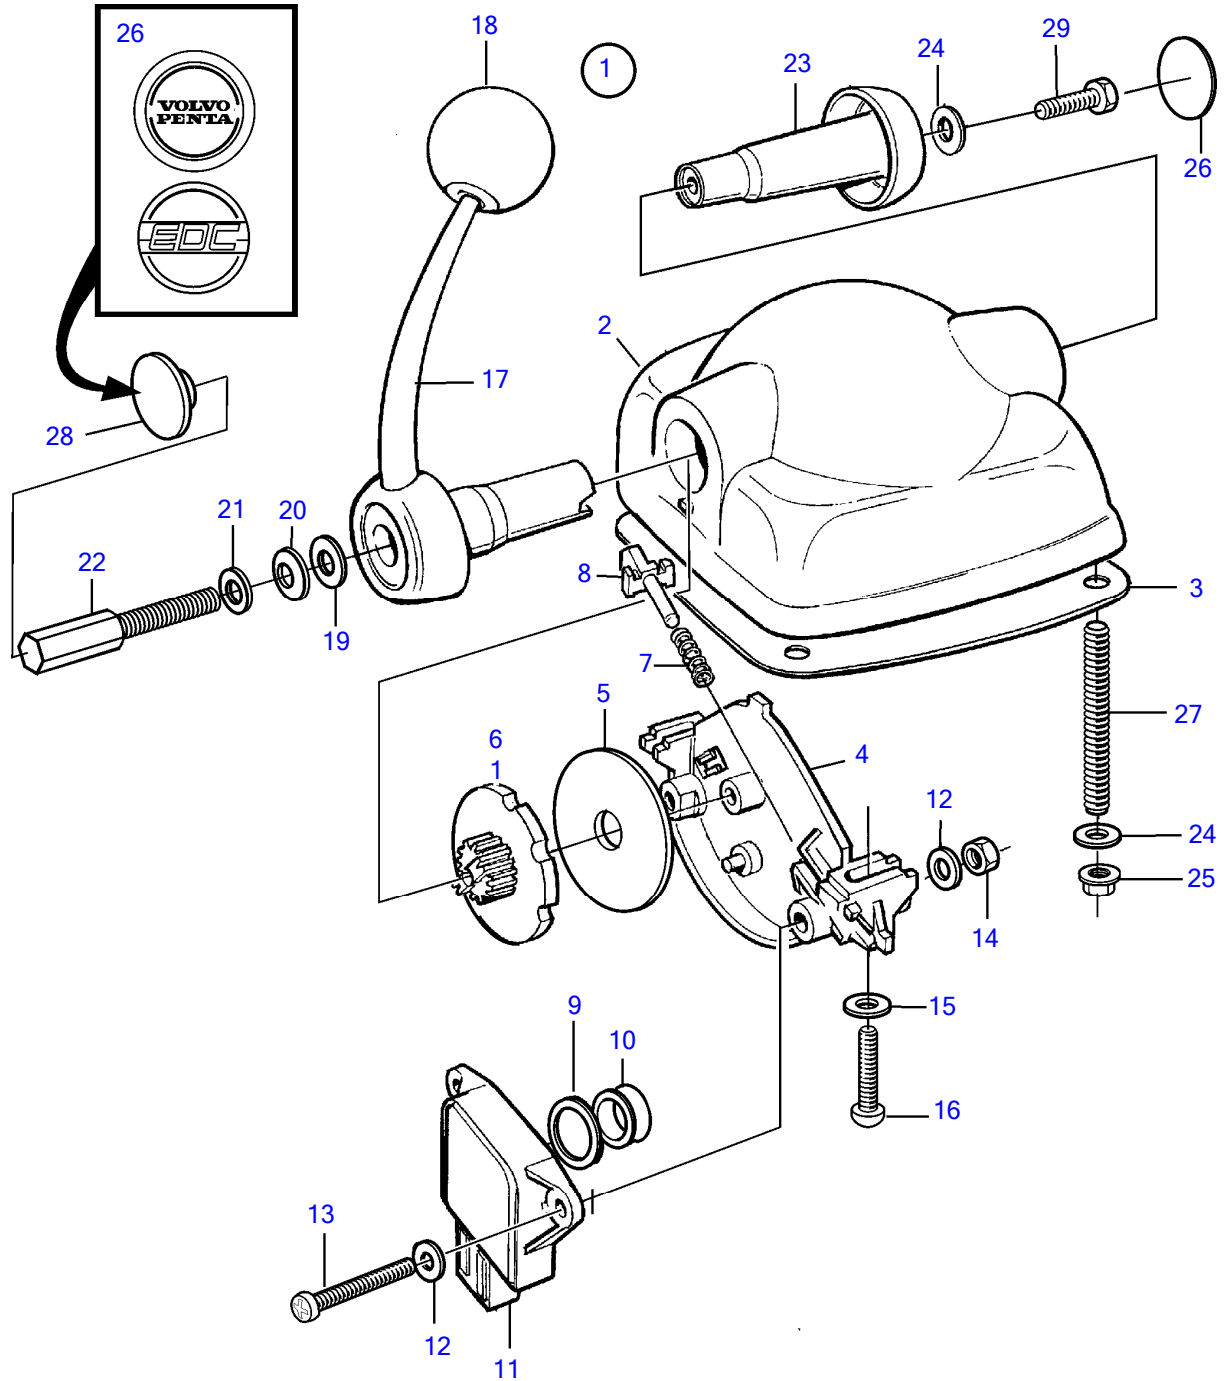

D8A1-A MP, D8A3-A MP

28554

D8A1-A MP, D8A3-A MP

REF	PART NO.	QTY	DESCRIPTION	SEE SEC.	NOTES
1	21164027	1	Control lever, black		
			• Bulletin P-28-4-13	P-28-4-13-EN	New Electronic Controls for EVC Engines
1	21164031	1	Control lever, stainless		
			• Bulletin P-28-4-13	P-28-4-13-EN	New Electronic Controls for EVC Engines
2		1	• Housing		
3	(3581674)	1	• Gasket		Obsolete part
4		1	• Plate		
5	(3581666)	1	• Friction washer		Obsolete part
6	(3582828)	1	• Disc		Obsolete part
7	(3581670)	1	• Spring		Obsolete part
8	(3582829)	1	• Guide lug		Obsolete part
9	(3581677)	1	• Spacer ring		Obsolete part
10	3581676	1	• Ring		
11	1336385	1	• Potentiometer		
12	(3581688)	4	• Washer		Obsolete part
13	3581678	2	• Screw		
14	(3581680)	2	• Nut		Obsolete part
15	(3581682)	2	• Washer		Obsolete part
16	3581681	2	• Screw		
17	(3582826)	1	• Gear lever		Obsolete part
18	3808284	1	• Ball		
19		1	• Washer		
20		1	• Disc spring		
21		1	• Washer		
22		1	• Adjusting screw		
23	3581687	1	• Plug		
24	3581686	4	• Nut		
25	3584000	1	• Decal		
26	(3581684)	4	• Stud		Obsolete part
27	3582830	1	• Plug		
28		1	• Screw		
29	(3581685)	5	• Washer		Obsolete part
30	(3819903)	1	• Microswitch		Obsolete part
31		2	• • Washer		
32		2	• • Nut		
33		X	• • Insulator		
34		X	• • Cable		
35	(21256757)	1	Cable kit		Obsolete part