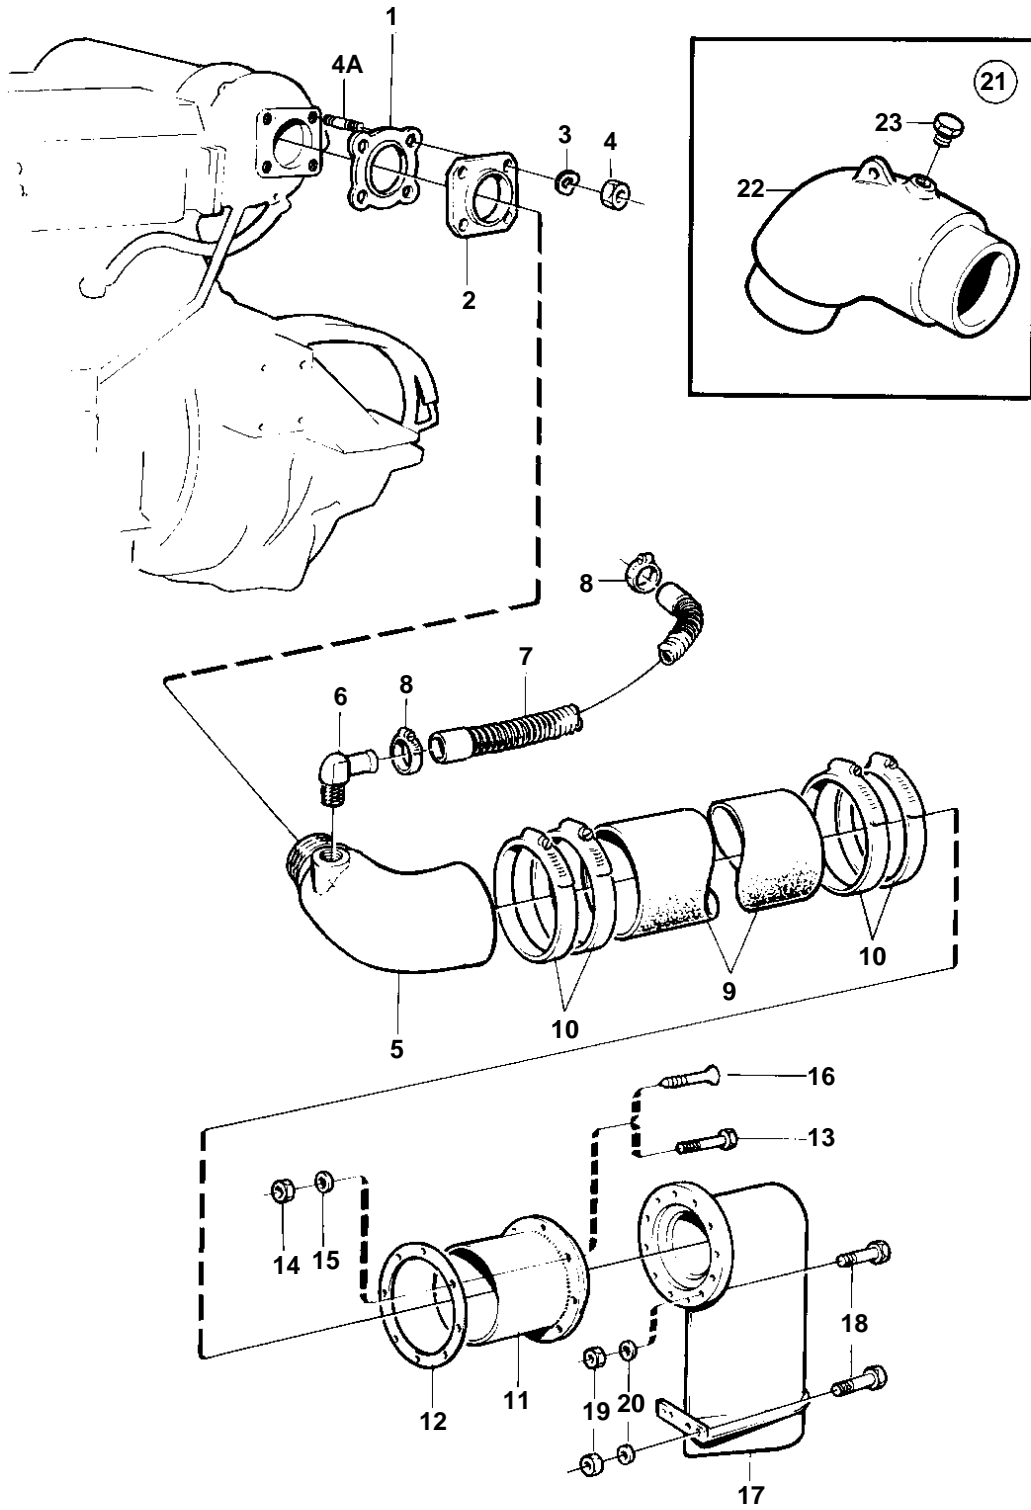

TAMD71B

15527

TAMD71B

REF	PART NO.	QTY	DESCRIPTION	SEE SEC.	NOTES
1	424630	1	Gasket		EARLY TYPE
2	823770	1	Flange		
3	941908	4	Spring washer		
4	940183	4	Nut		
4A	479972	4	Stud		
5	848544	1	Exhaust riser	4465	Replaced by 1 ea exhaust pipe elbow 865545, 1 ea 864952 and 1 ea clamp 865013. EARLY TYPE
6	848420	1	Hose connection		
7	848327	X	Hose		L=550mm. Oil cooler, reverse gear-exhaust riser. REPLACED BY 863615
	863615	1	Hose		
8	961672	4	Clamp		FOR 863615
	961673	4	Clamp		FOR 848327
9	828489	X	Exhaust hose		
10	943485	4	Clamp		
11	836757	1	Hull fitting		
12	836758	1	Gasket		
13	941815	8	Screw		
14	940190	8	Nut		
15		8	Washer		
16		8	Wood screw		
17	836823	1	Muffler		
18		16	Screw		
19	940190	16	Nut		
20	940191	16	Washer		
21		1	Exhaust riser		90° EARLY TYPE
22	836925	1	· Riser		90° EARLY TYPE
23	807044	1	· Plug		EARLY TYPE