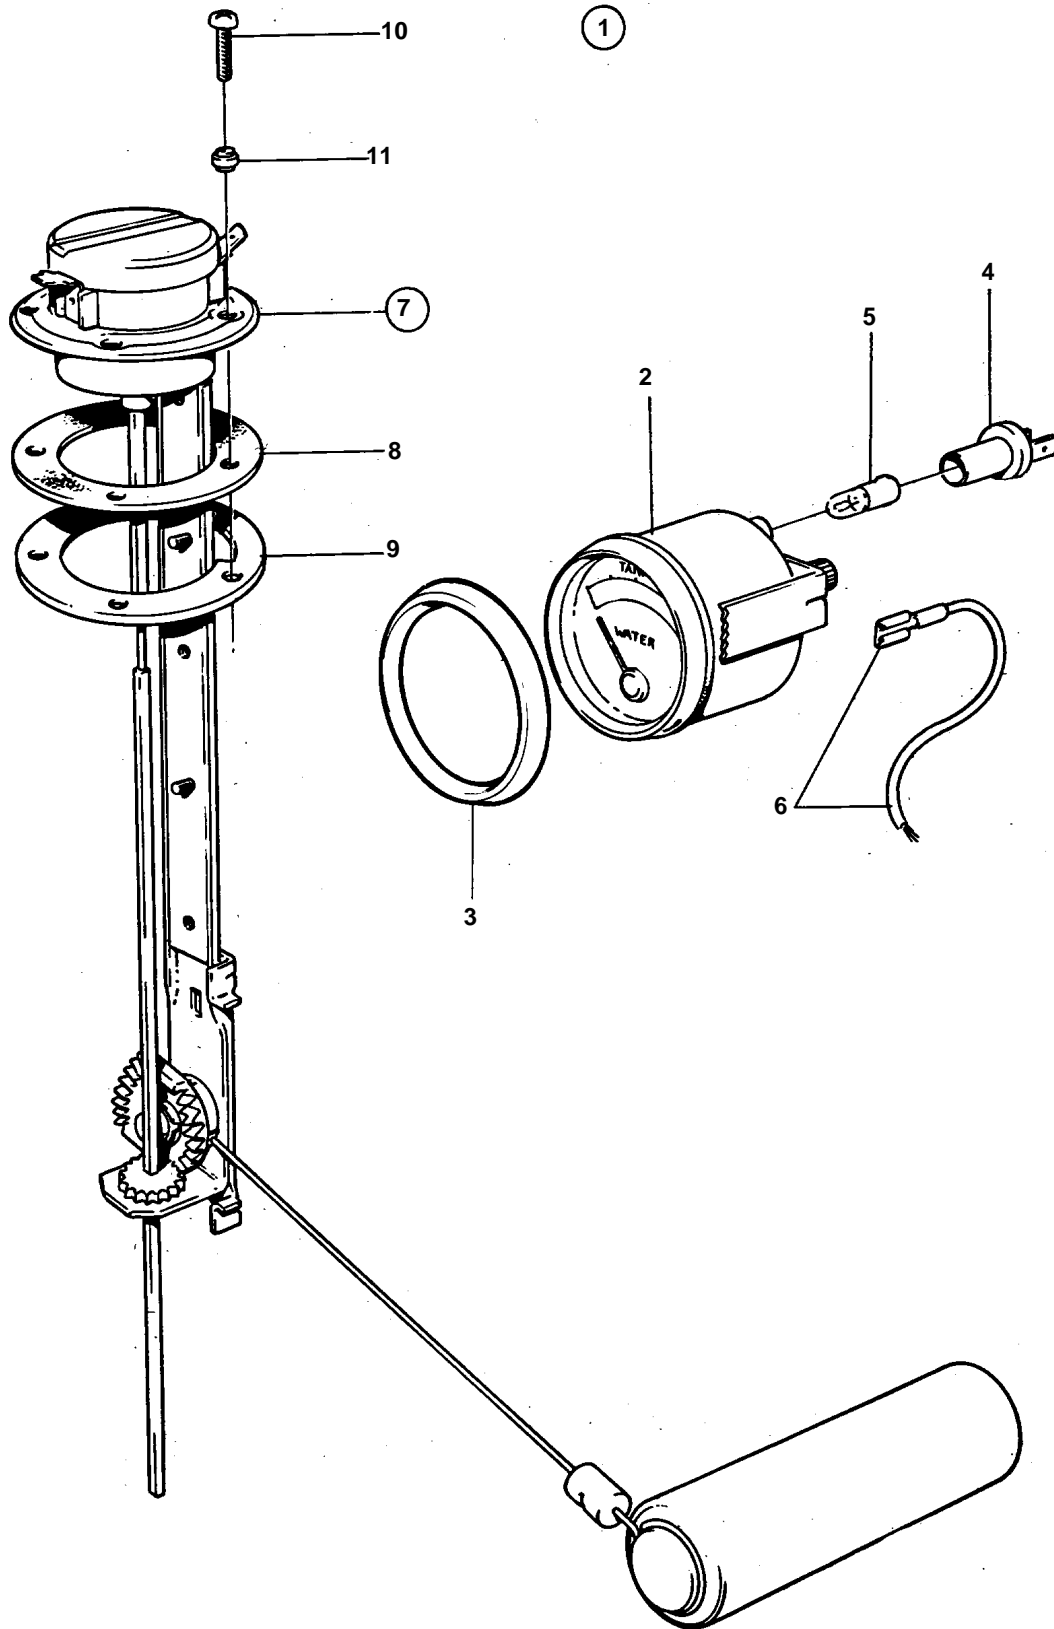

COMMON

**COMMON**

REF	PART NO.	QTY	DESCRIPTION	NOTES
1	828714	1	Fuel gauge kit	12V REPL BY 858879
2	863940	1	• Fuel gauge	(828632)
3	858643	1	• Front ring	(828542)
4	808175	1	• Bulb socket	
5	19923	1	• Bulb	
6		X	• CABLES AND TERMINALS	SEE GROUP 3
7	837999	1	• Tank sensor	
8	89865	1	• • Gasket	
9	834480	1	• • Flange	
10	956078	4	• • Screw	L = 16 MM
	956081	1	• • Screw	L = 25 MM
11	834481	5	• • Gasket	