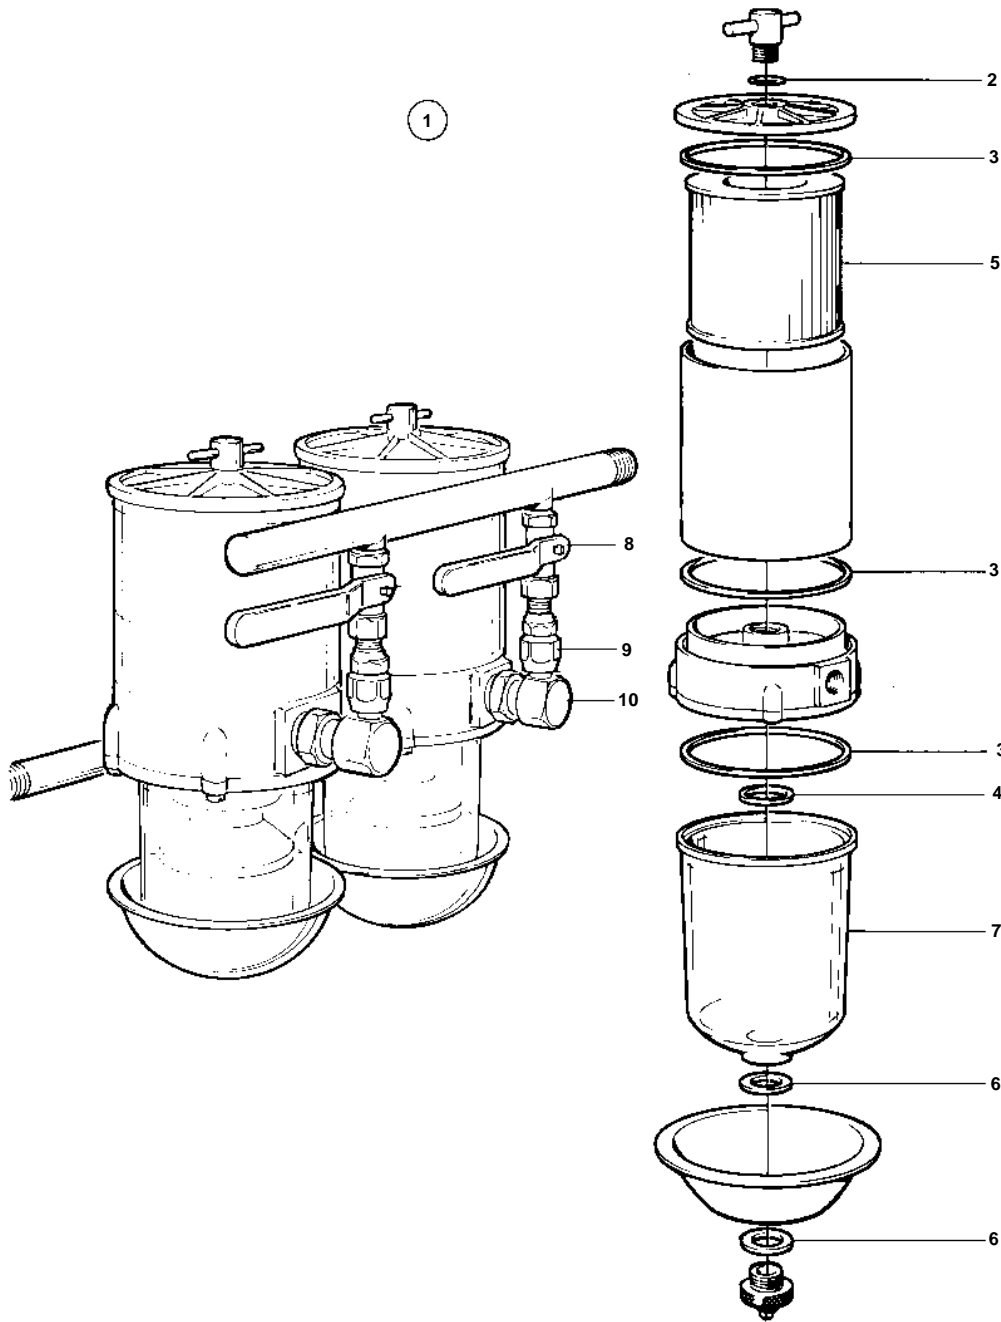

COMMON

7312

COMMON

REF	PART NO.	QTY	DESCRIPTION	SEE SEC.	NOTES
1	848044	2	Fuel strainer		
2	838505	2	· O-ring		
3	847525	2	· Plug		
4	847523	2	· Kit		
5	846734	2	· Insert		
6	838500	4	· Gasket		(846718)
7	847522	2	· Glass bowl		REPL BY 848293
				090-0035	
8	847524	4	Ball valve		
9	847525	4	Plug		
10	847526	4	Nipple		