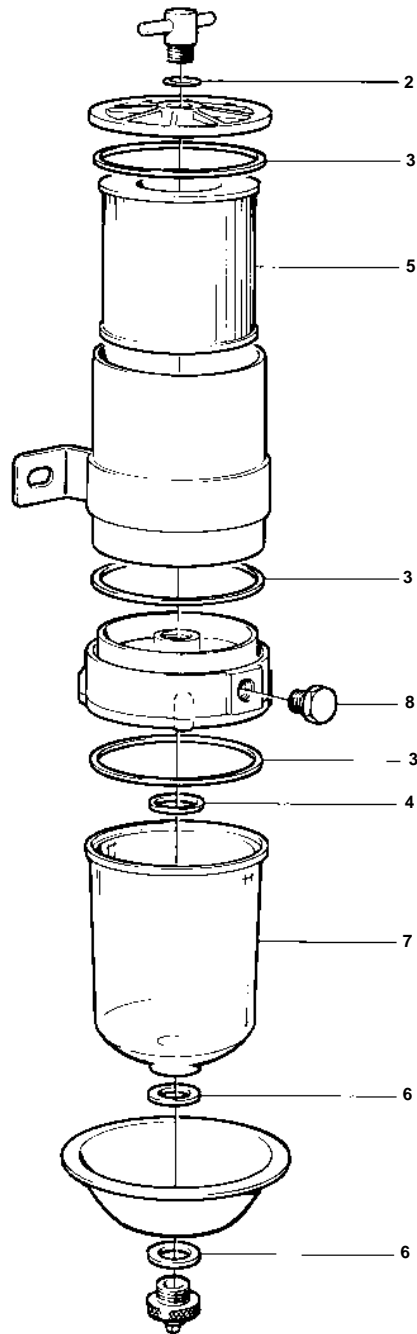

COMMON

1

7311

COMMON

REF	PART NO.	QTY	DESCRIPTION	SEE SEC.	NOTES
1	848044	1	Fuel strainer		
2	838505	1	• O-ring		
3	846719	3	• Gasket		
4	847523	1	• Kit		
5	846734	1	• Insert		
6	838500	2	• Gasket		(846718)
7	847522	1	• Glass bowl		REPL BY 848293
				090-0025	
8	846620	2	Nipple		