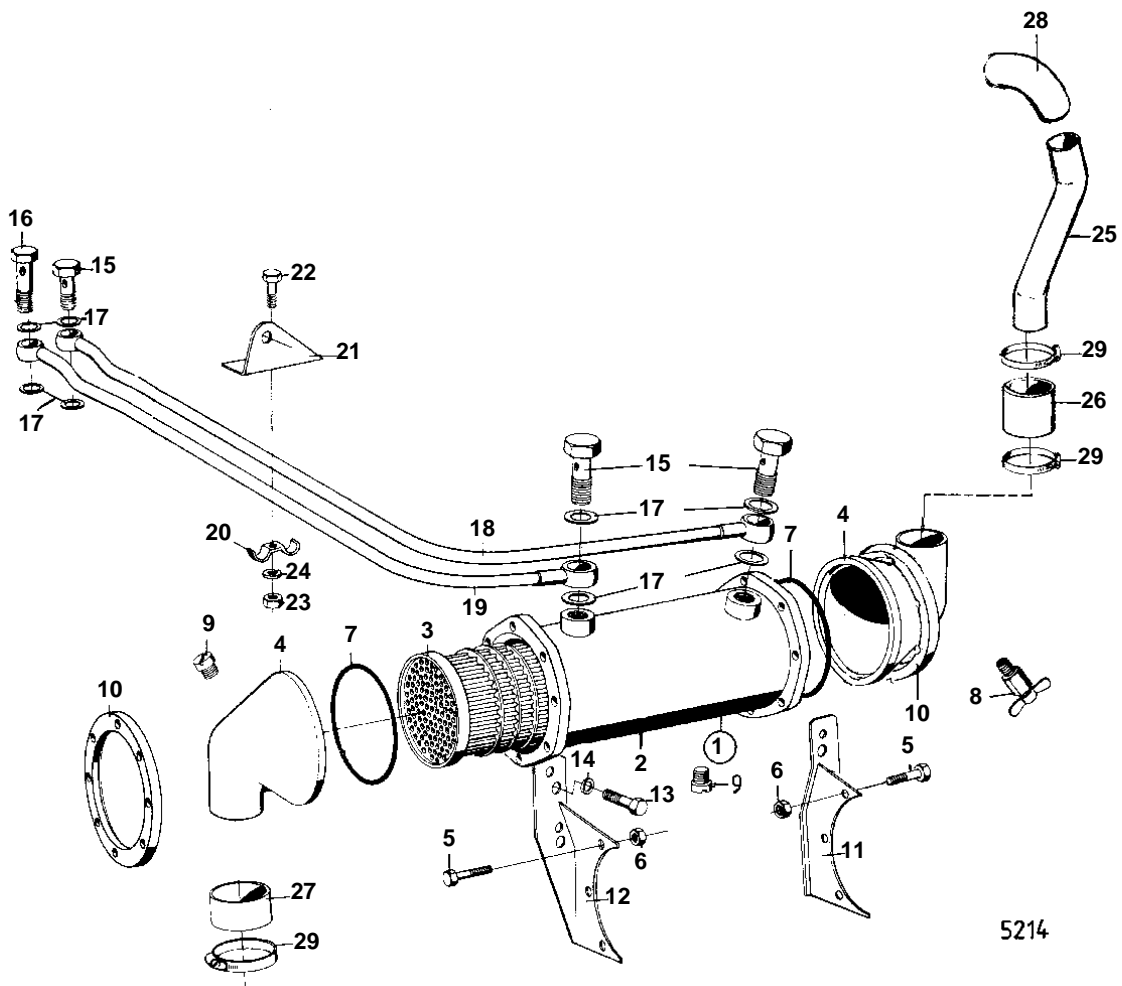

D70CRC,TD70CRC

D70CRC,TD70CRC

| REF | PART NO. | QTY | DESCRIPTION | SEE SEC. | NOTES |
|-----|----------|-----|-----------------|----------|---------------------|
| 1 | 836821 | 1 | Oil cooler | | |
| 2 | 822212 | 1 | · Housing | | |
| 3 | 864215 | 1 | · Insert | | (820551) |
| 4 | 823803 | 2 | · End plate | | |
| 5 | 942384 | 16 | · Screw | | |
| 6 | 955825 | 16 | · Nut | | |
| 7 | 925027 | 2 | · O-ring | | |
| 8 | 82744 | 1 | · Tap | | |
| 9 | 180759 | 2 | · Plug | | |
| 10 | 823802 | 2 | · Clamping ring | | |
| 11 | 821058 | 1 | Bracket | | |
| 12 | 821061 | 1 | Bracket | | |
| 13 | 959337 | 4 | Screw | | |
| 14 | 941907 | 4 | Spring washer | | |
| 15 | 191929 | 3 | Hollow screw | | |
| 16 | 424205 | 1 | Hollow screw | | |
| 17 | 957185 | 8 | Gasket | IK | |
| 18 | 822304 | 1 | Tube | | |
| 19 | 822301 | 1 | Tube | | |
| 20 | 942421 | 1 | Clamp | | |
| 21 | 821225 | 1 | Clamp | | |
| 22 | 955513 | 1 | Screw | | |
| 23 | 955825 | 1 | Nut | | |
| 24 | 941906 | 1 | Spring washer | | |
| 25 | 820771 | 1 | Tube | | |
| 26 | 952980 | X | Rubber hose | | L = 90 MM (943372) |
| 27 | 952980 | X | Rubber hose | | L = 130 MM (943372) |
| 28 | 821128 | 1 | Hose | 02B-0750 | |
| 29 | 943480 | 4 | Clamp | | |