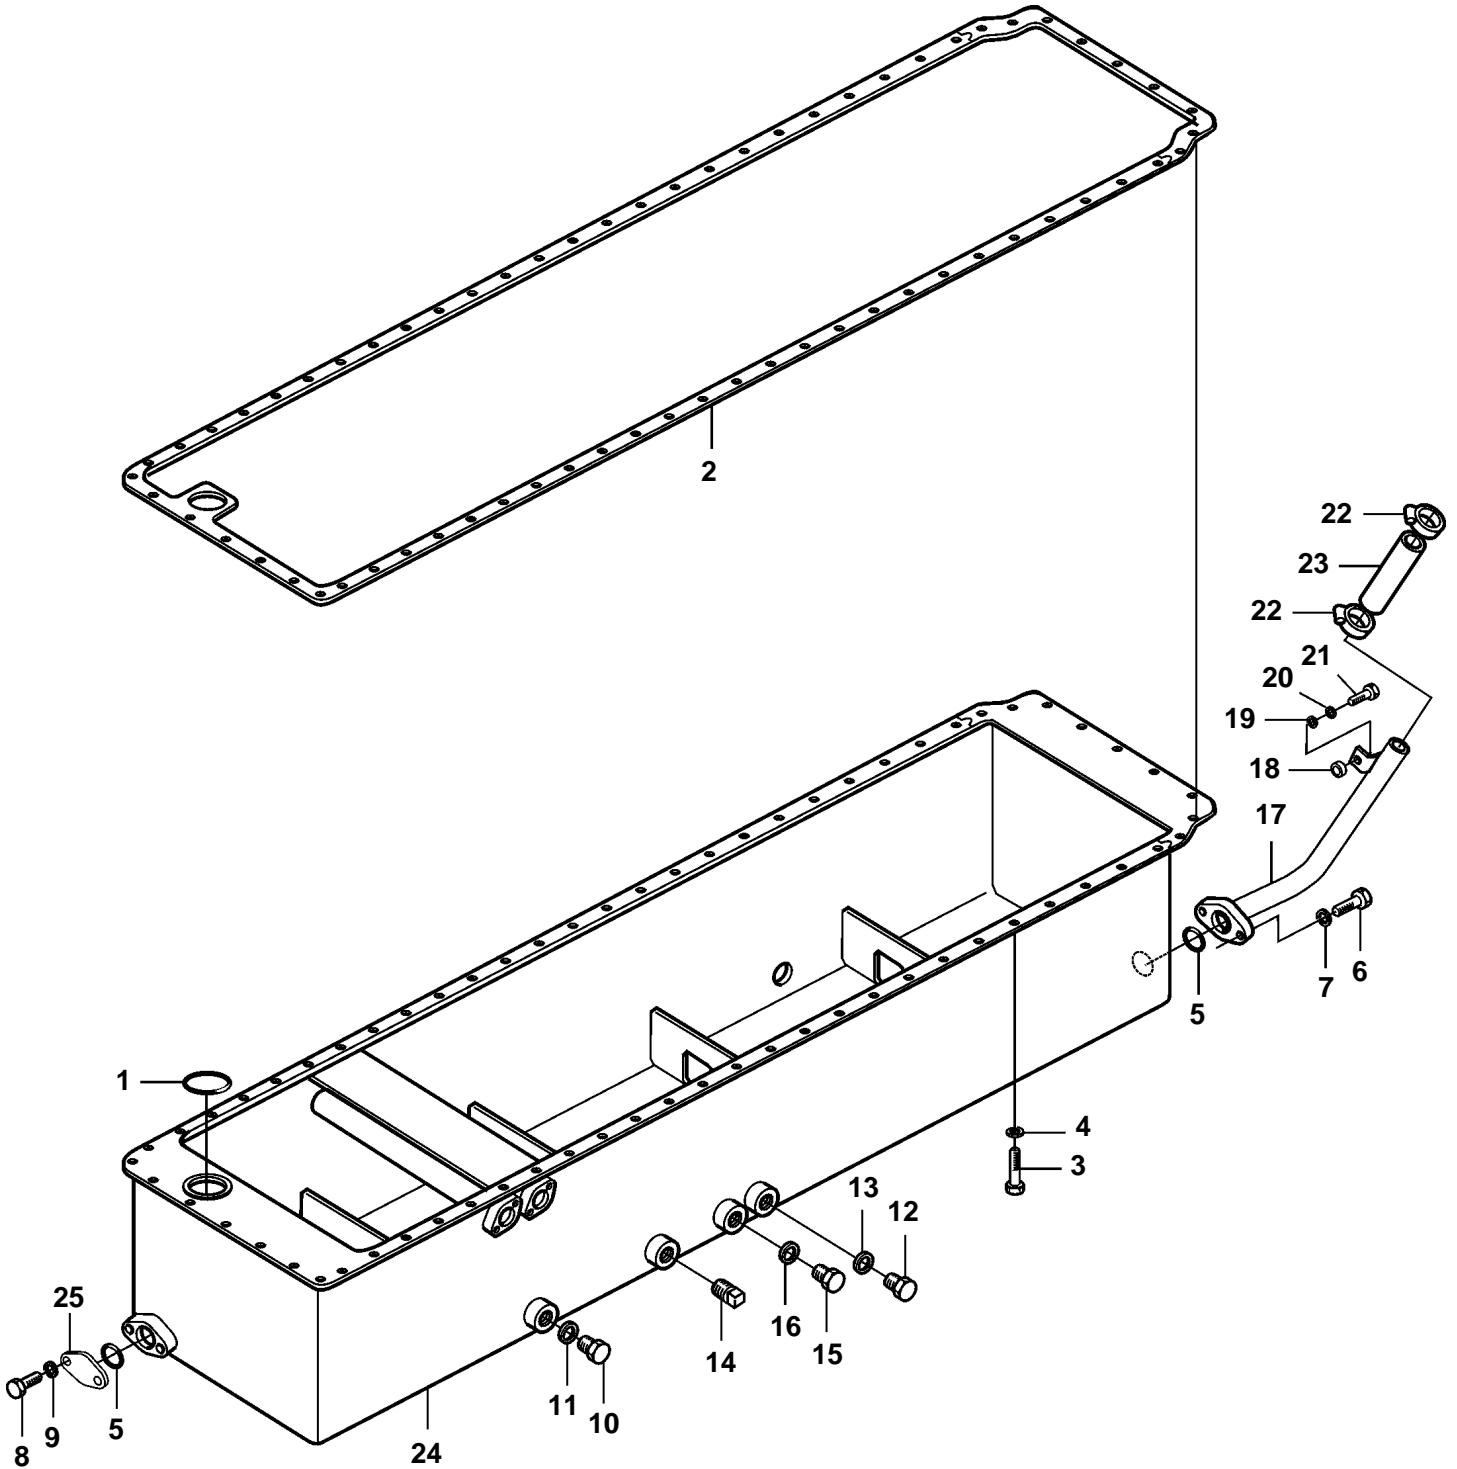

D65A-MT, D65A-MS

18885

D65A-MT, D65A-MS

REF	PART NO.	QTY	DESCRIPTION
1	3835444	1	O-ring
2	3836723	1	Gasket
3	3832063	66	Screw
4	3832245	66	Spring washer
5	3831574	2	O-ring
6	3832056	2	Screw
7	3832245	2	Spring washer
8	3832058	2	Screw
9	3832245	2	Spring washer
10	3832333	2	Plug
11	3831600	2	Sealing washer
12	3832330	1	Plug
13	3831596	1	Sealing washer
14	3832104	1	Plug
15	3832064	1	Plug
16	3831595	1	Sealing washer
17	3835445	1	Oil pipe
18	3835446	1	Collar
19	3831794	1	Washer
20	3832282	1	Spring washer
21	3835447	1	Screw
22	3835448	2	Hose clamp
23	3835449	1	Rubber hose
24	3837118	1	Oil pan
25	3831665	1	Cover