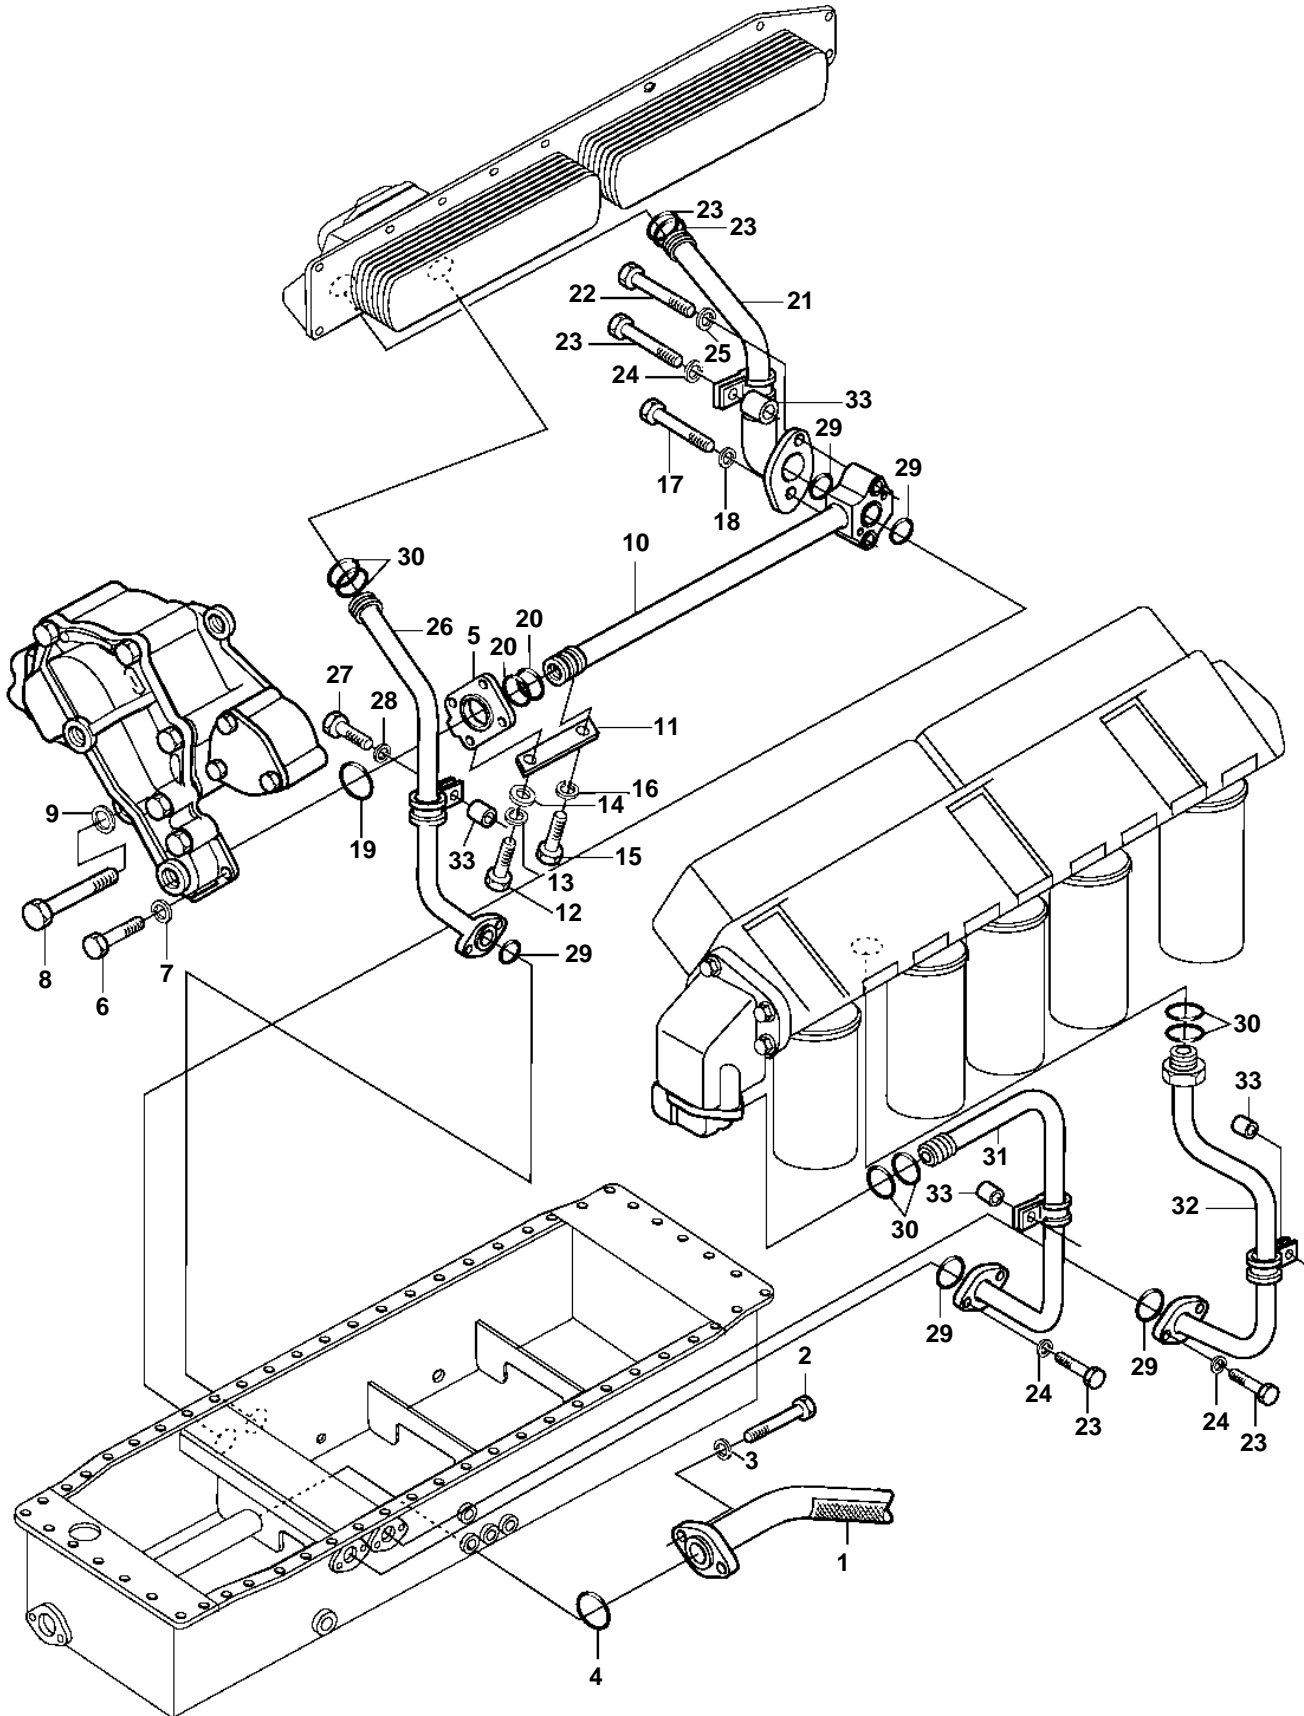

D65A-MT, D65A-MS

18518

D65A-MT, D65A-MS

REF	PART NO.	QTY	DESCRIPTION
1	3834737	1	Oil pump screen
2	3832056	2	Screw
3	3832245	2	Spring washer
4	3835444	1	O-ring
5	3833266	1	Connector
6	3832058	2	Screw
7	3832233	2	Spring washer
8	3832051	2	Screw
9	3832233	2	Spring washer
10	3834128	1	Oil pipe
11	3834677	1	Stay
12	3832042	1	Screw
13	3832225	1	Spring washer
14	3832214	1	Washer
15	3832042	1	Screw
16	3832233	1	Spring washer
17	3831551	2	Screw
18	3832245	2	Spring washer
19	3835444	1	O-ring
20	3831577	2	O-ring
21	3834132	1	Oil pipe
22	3831547	1	Screw
23	3832044	1	Screw
24	3832233	1	Spring washer
25	3832233	1	Spring washer
26	3834131	1	Oil pipe
27	3832044	6	Screw
28	3832233	6	Spring washer
29	3831572	5	O-ring
30	3835495	8	O-ring
31	3834129	1	Oil pipe
32	3834130	1	Oil pipe
33	3831631	4	Plate