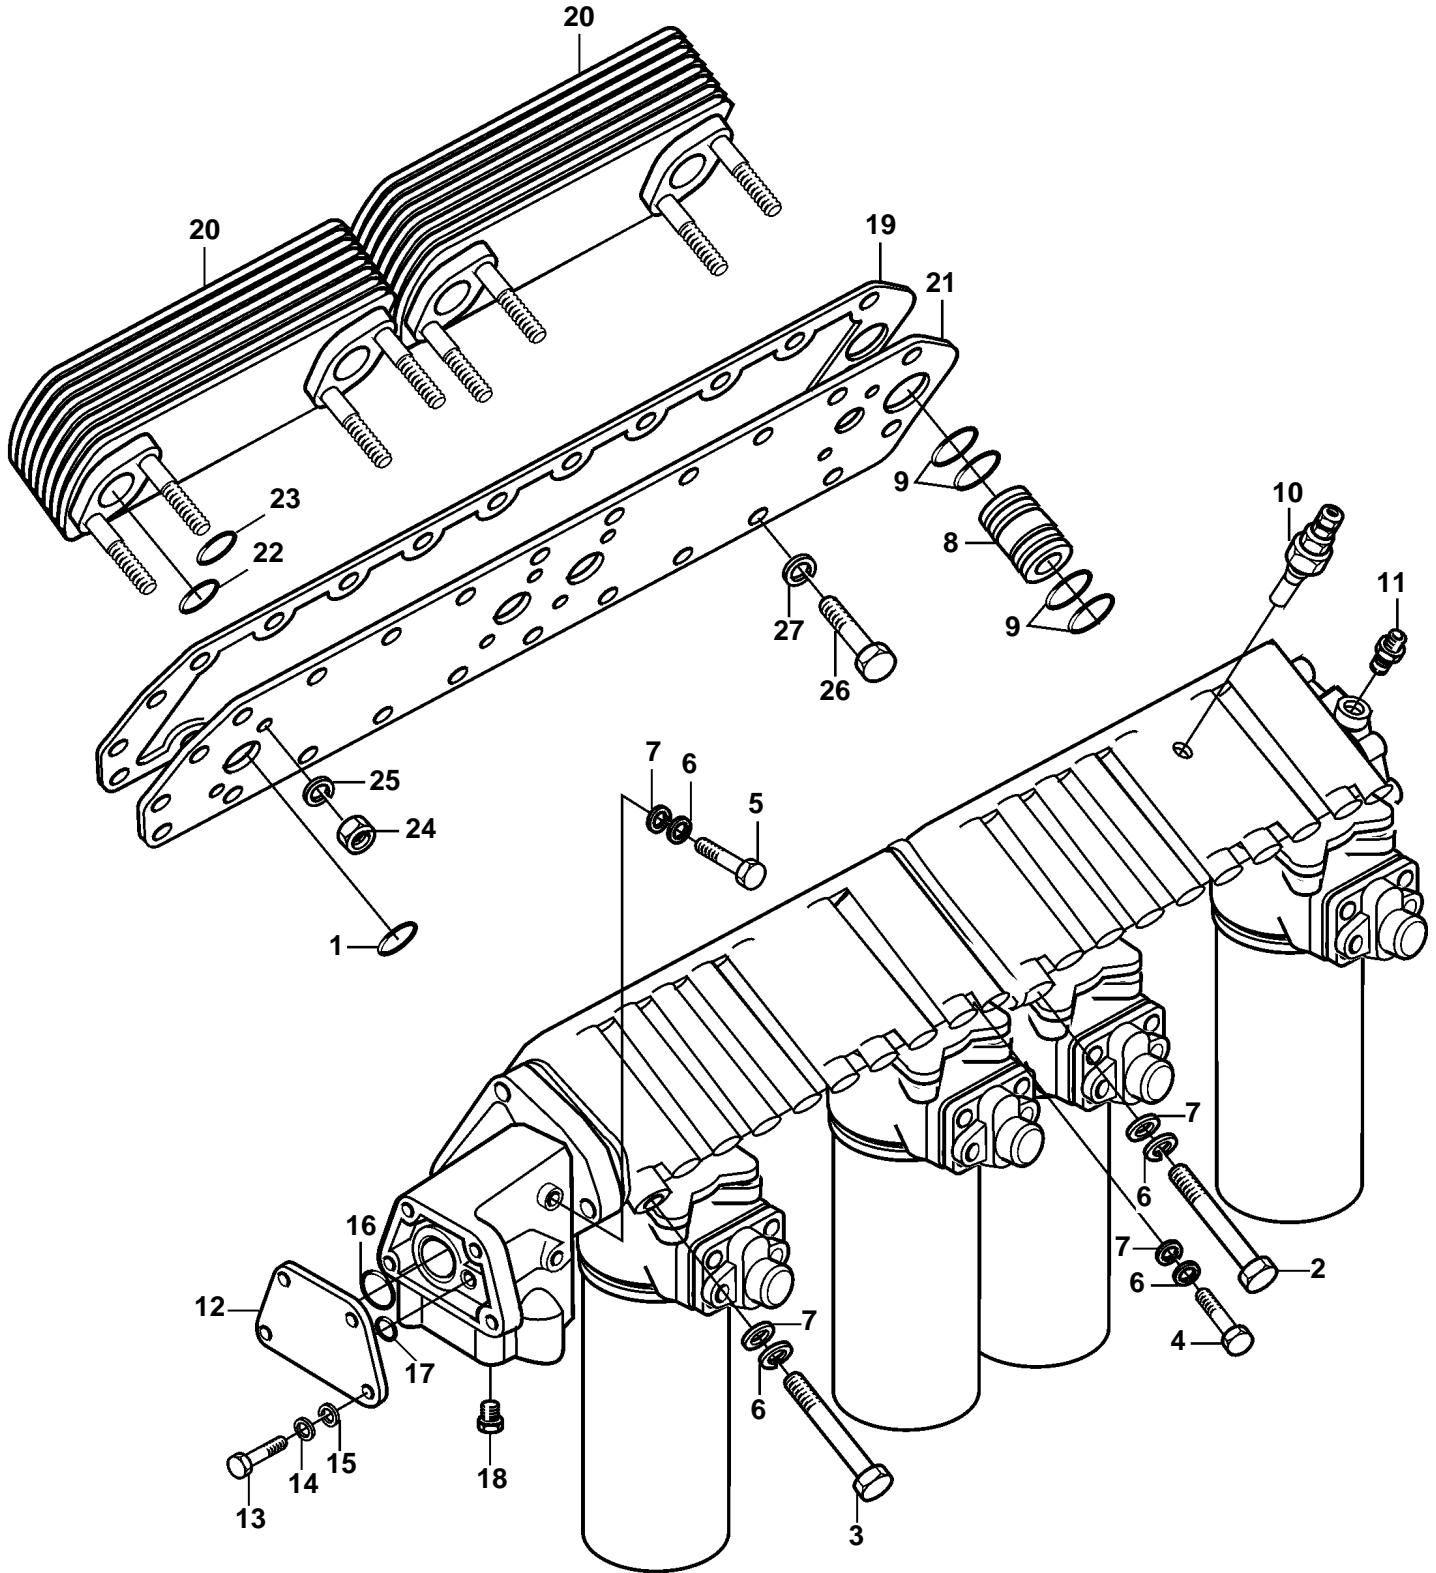

D65A-MT, D65A-MS

D65A-MT, D65A-MS

REF	PART NO.	QTY	DESCRIPTION
1	3831932	4	O-ring
2	3832263	6	Screw
3	3832264	2	Screw
4	3832090	8	Screw
5	3831553	2	Screw
6	3832245	20	Spring washer
7	3832218	20	Washer
8	3833302	1	Clutch
9	3835495	4	O-ring
10	3832149	1	Plug
11	3832322	1	Connector
12	3835865	1	Cover
13	3832044	4	Screw
14	3832233	4	Spring washer
15	3832214	4	Washer
16	3835495	1	O-ring
17	3831958	1	O-ring
18	3832336	1	Plug
19	3833571	1	Gasket
20	3833470	2	Oil cooler
21	3834239	1	Plate
22	3831932	4	O-ring
23	3835110	8	O-ring
24	3831782	8	Lock nut
25	3832233	8	Spring washer
26	3832056	3	Screw
27	3832245	3	Spring washer