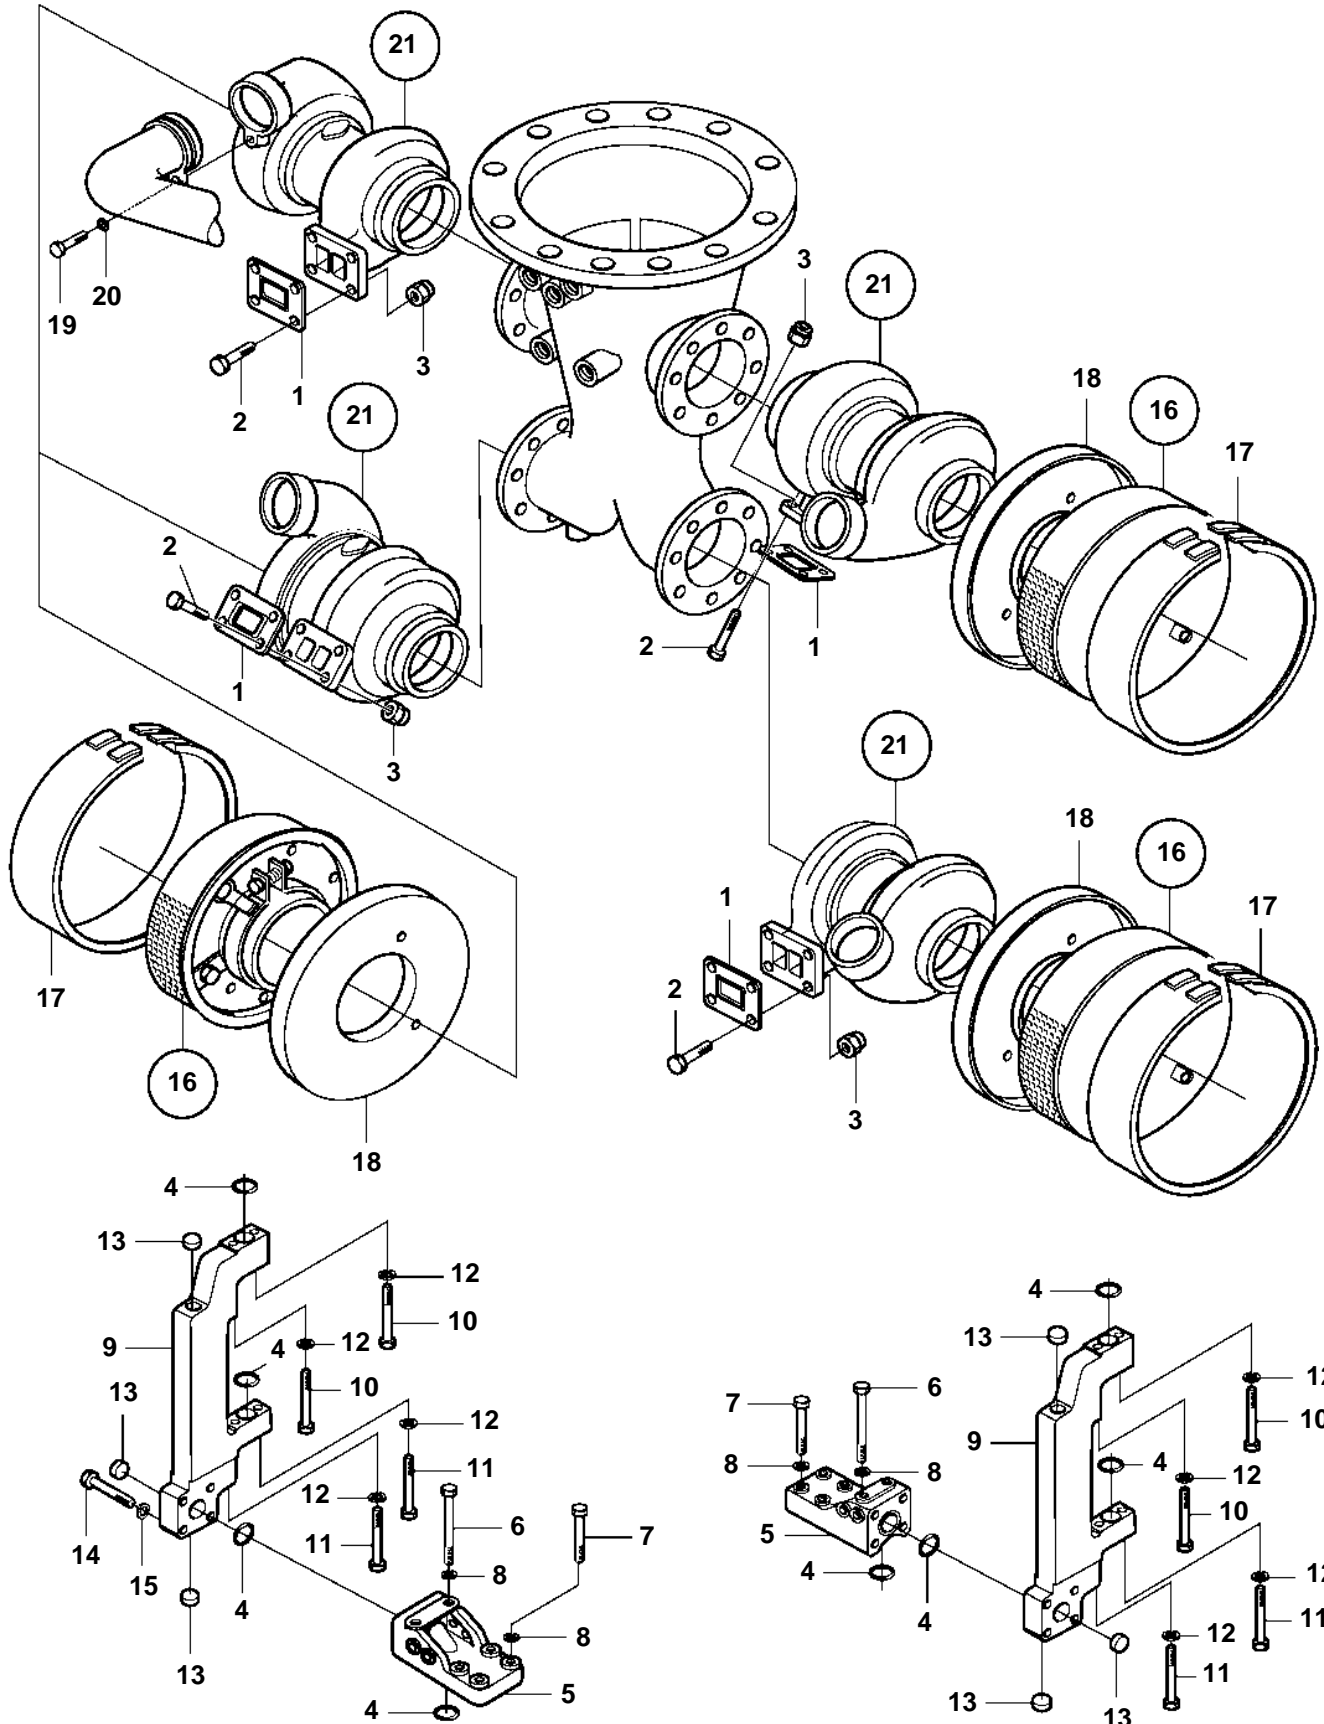

D65A-MT, D65A-MS

18900

D65A-MT, D65A-MS

REF	PART NO.	QTY	DESCRIPTION	SEE SEC.
1	3833572	4	Gasket	
2	3832230	16	Screw	
3	3831786	16	Lock nut	
4	3831932	8	O-ring	
5	3833071	2	Bracket	
6	3832089	4	Screw	
7	3832073	8	Screw	
8	3832245	12	Spring washer	
9	3833072	2	Bracket	
10	3831593	4	Screw	
11	3831589	4	Screw	
12	3832233	8	Spring washer	
13	3831535	2	Cap	
14	3835594	8	Screw	
15	3832282	8	Spring washer	
16	3832030	4	Air filter	
17	3834294	4	· Pre-cleaner	
18	3833402	4	Cover	
19	3836447	4	Screw	
20	3832233	4	Spring washer	
21		1	Turbo	
				5429
				5472