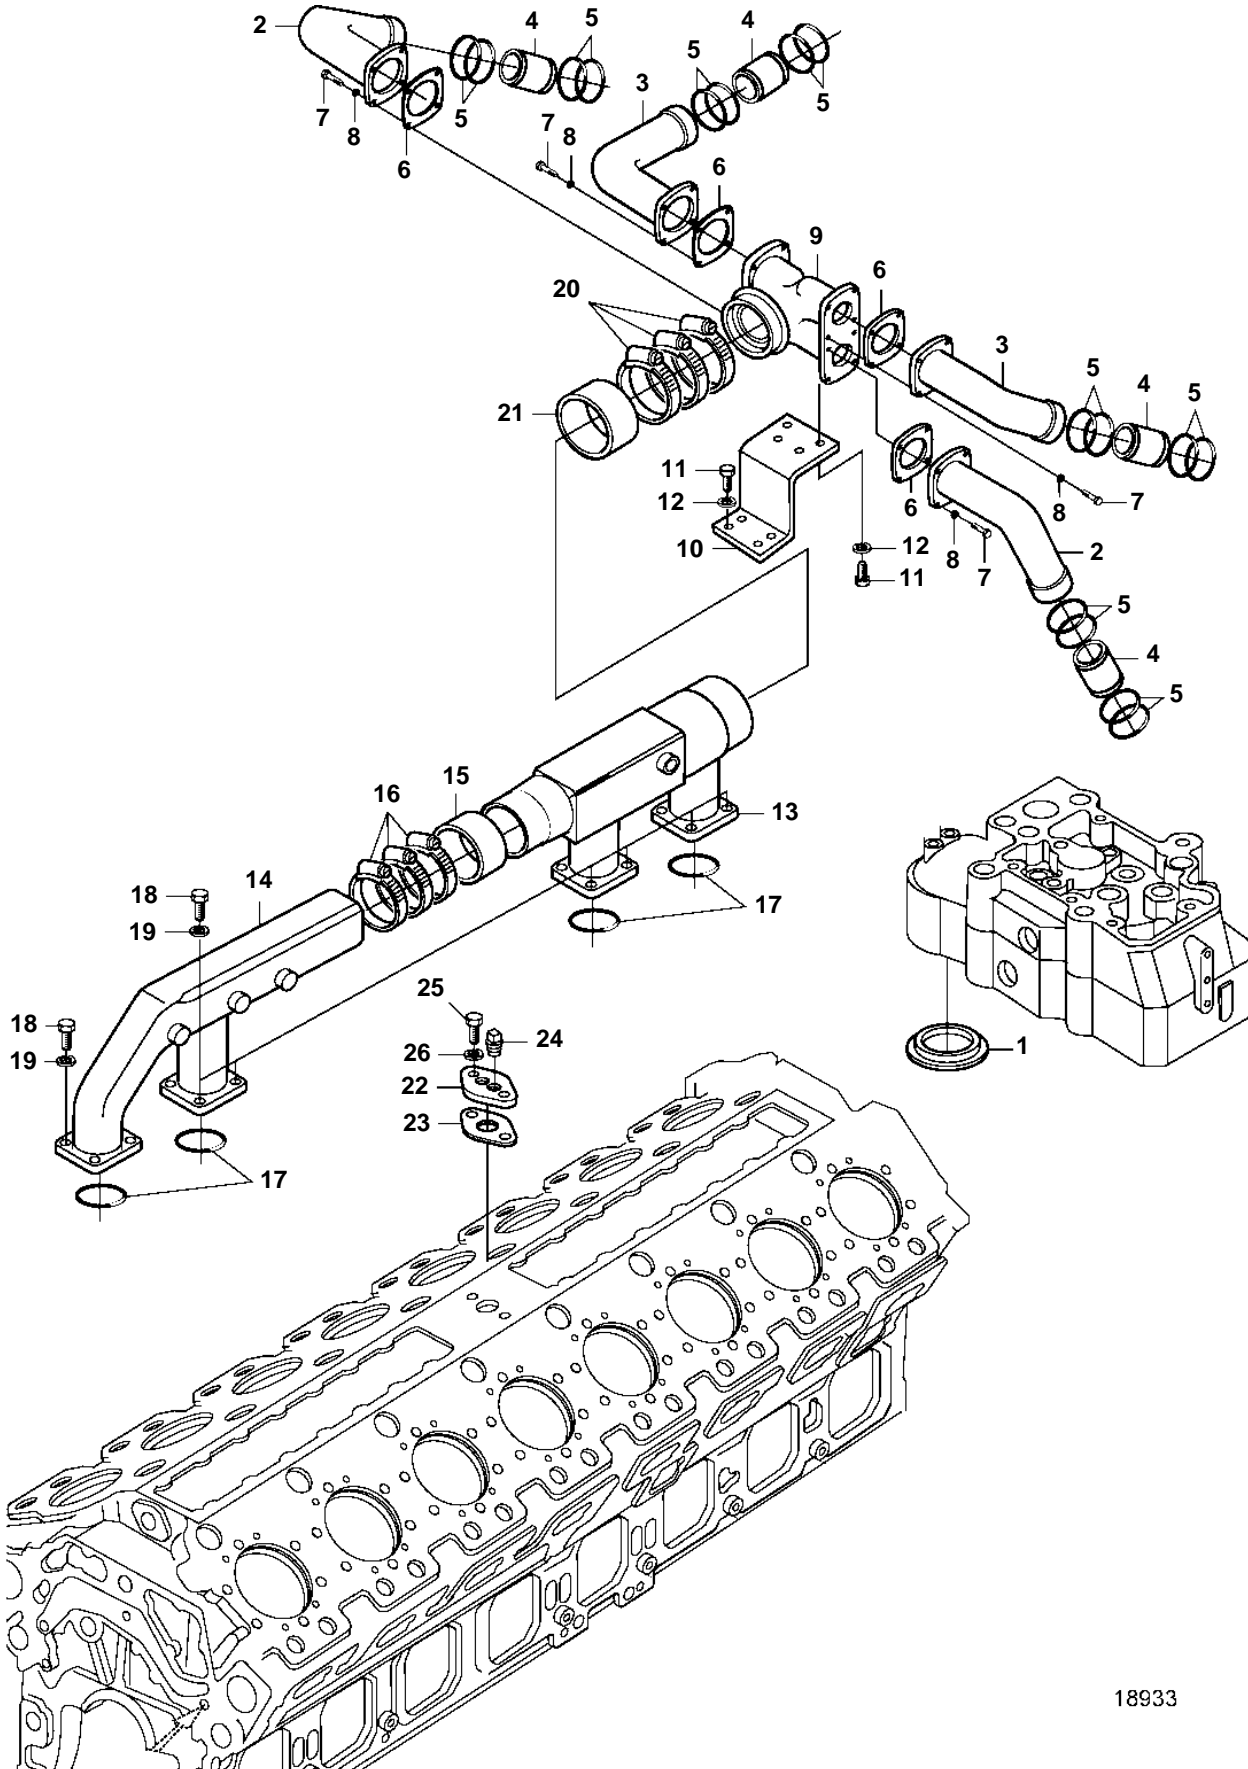

D65A-MS

18933

D65A-MS

REF	PART NO.	QTY	DESCRIPTION
1	3831814	16	Gasket
2	3836725	2	Inlet pipe, turbo
3	3836726	2	Inlet pipe, turbo
4	3833258	4	Connector
5	3831677	16	O-ring
6	3835482	4	Gasket
7	3836448	16	Screw
8	3832233	16	Spring washer
9	3833438	1	Inlet pipe
10	3834698	1	Stay
11	3832042	8	Screw
12	3832233	8	Spring washer
13	3833440	1	Inlet pipe, intercooler
14	3833439	1	Inlet pipe, intercooler
15	3833630	1	Rubber hose
16	3836748	3	Clamp
17	3831936	4	O-ring
18	3832045	16	Screw
19	3832233	16	Spring washer
20	3833631	1	Rubber hose
21	3836721	3	Clamp
22	3833336	1	Cover, cylinder block
23	3835059	1	Gasket
24	3836541	2	Plug
25	3832056	2	Screw
26	3832233	2	Spring washer