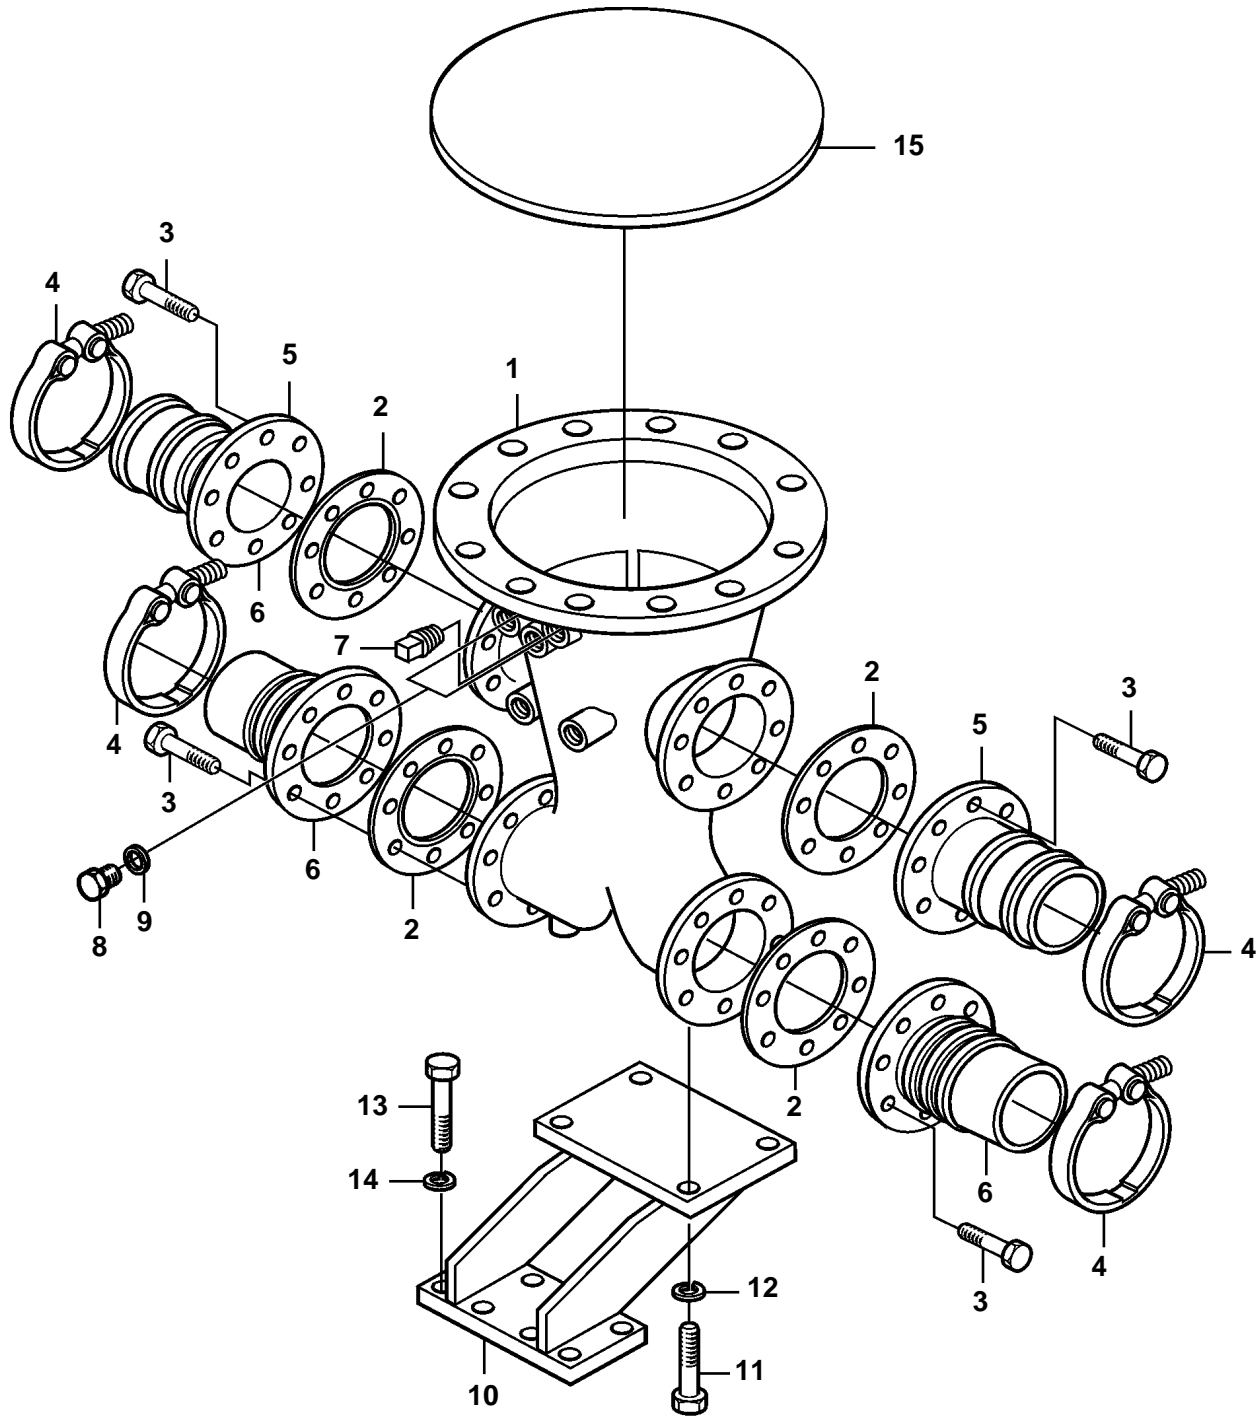

D65A-MT, D65A-MS

D65A-MT, D65A-MS

REF	PART NO.	QTY	DESCRIPTION
1	3836727	1	Exhaust pipe
2	3833569	4	Gasket
3	3832249	32	Screw
4	3834904	4	Clamp, turbo
5	3833687	2	Compensator
6	3833682	2	Compensator
7	3836541	2	Plug
8	3831995	1	Plug
9	3831980	2	Gasket
10	3833030	1	Bracket
11	3838190	4	Screw
12	3832245	4	Spring washer
13	3832058	8	Screw
14	3832245	8	Spring washer
15	3833381	1	Cover