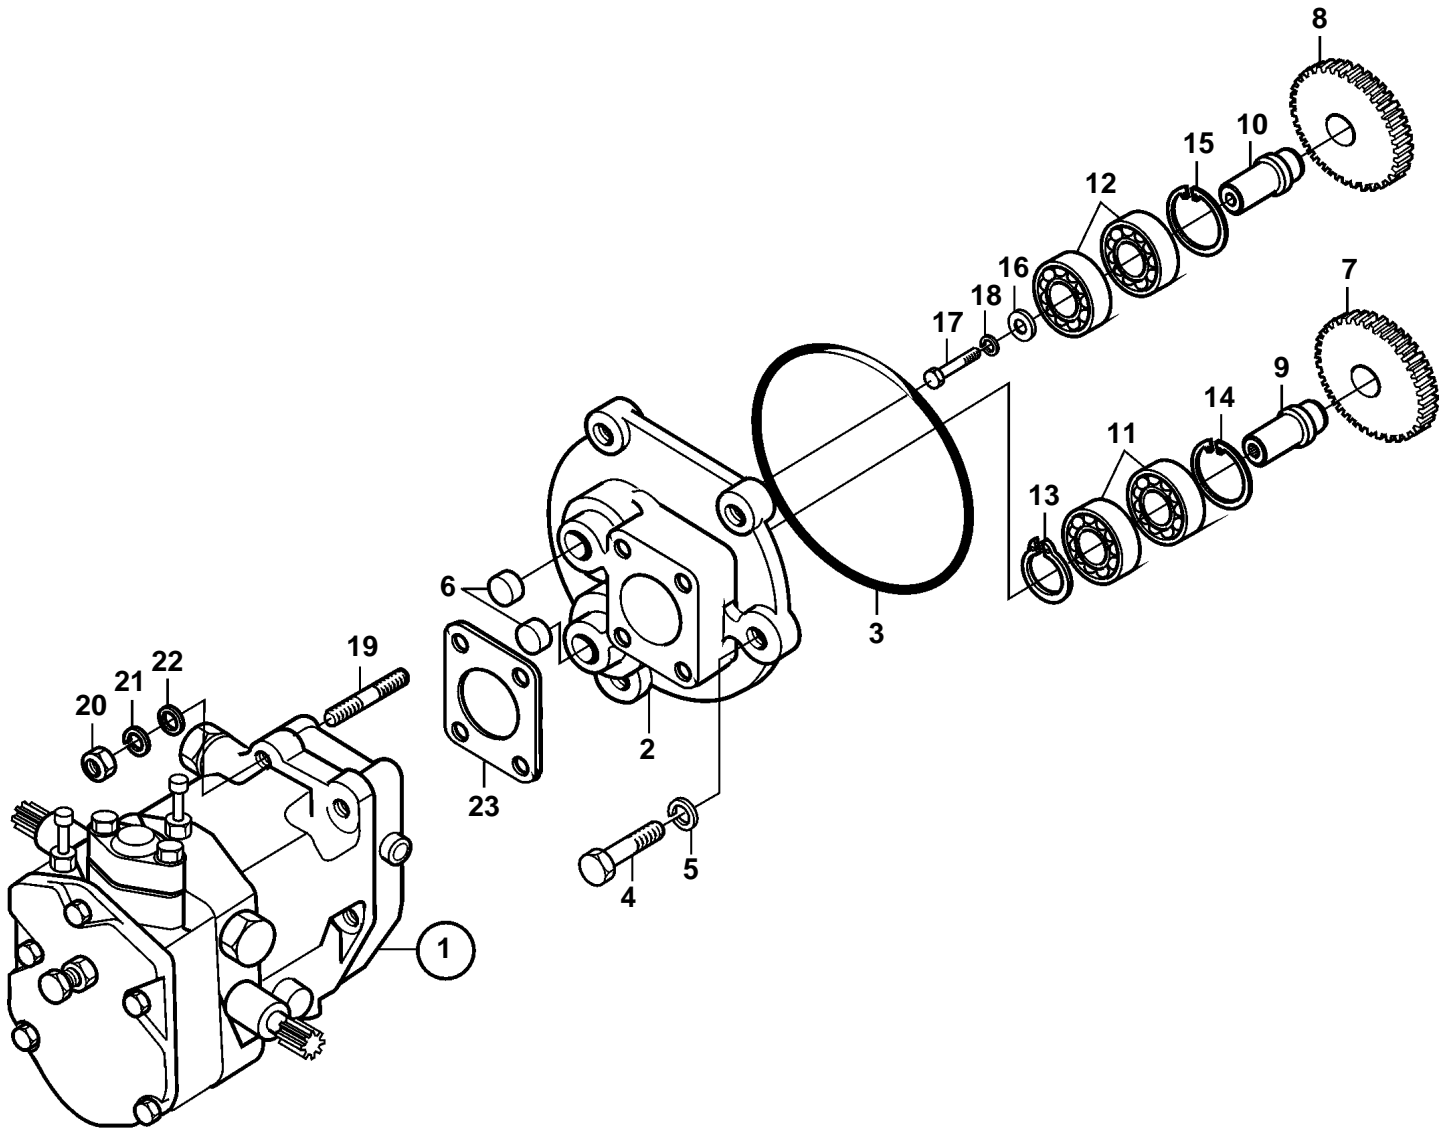

D65A-MT, D65A-MS

18569

D65A-MT, D65A-MS

REF	PART NO.	QTY	DESCRIPTION	SEE SEC.
1	3833606	1	Regulator	
				4993
2	3833150	1	Housing	
3	3831580	1	O-ring	
4	3832063	4	Screw	
5	3832245	4	Spring washer	
6	3831533	2	Cap	
7	3831933	1	Drive gear	
8	3831934	1	Idler gear	
9	3831926	1	Axle shaft	
10	3831928	1	Shaft	
11	3832345	2	Bearing	
12	3832344	2	Bearing	
13	3832294	1	Snap ring	
14	3832299	1	Snap ring	
15	3832298	1	Snap ring	
16	3832035	1	Washer	
17	3835722	1	Screw	
18	3832225	1	Spring washer	
19	3832110	4	Stud	
20	3831756	4	Nut	
21	3832225	4	Spring washer	
22	3831791	4	Washer	
23	3831703	1	Gasket	