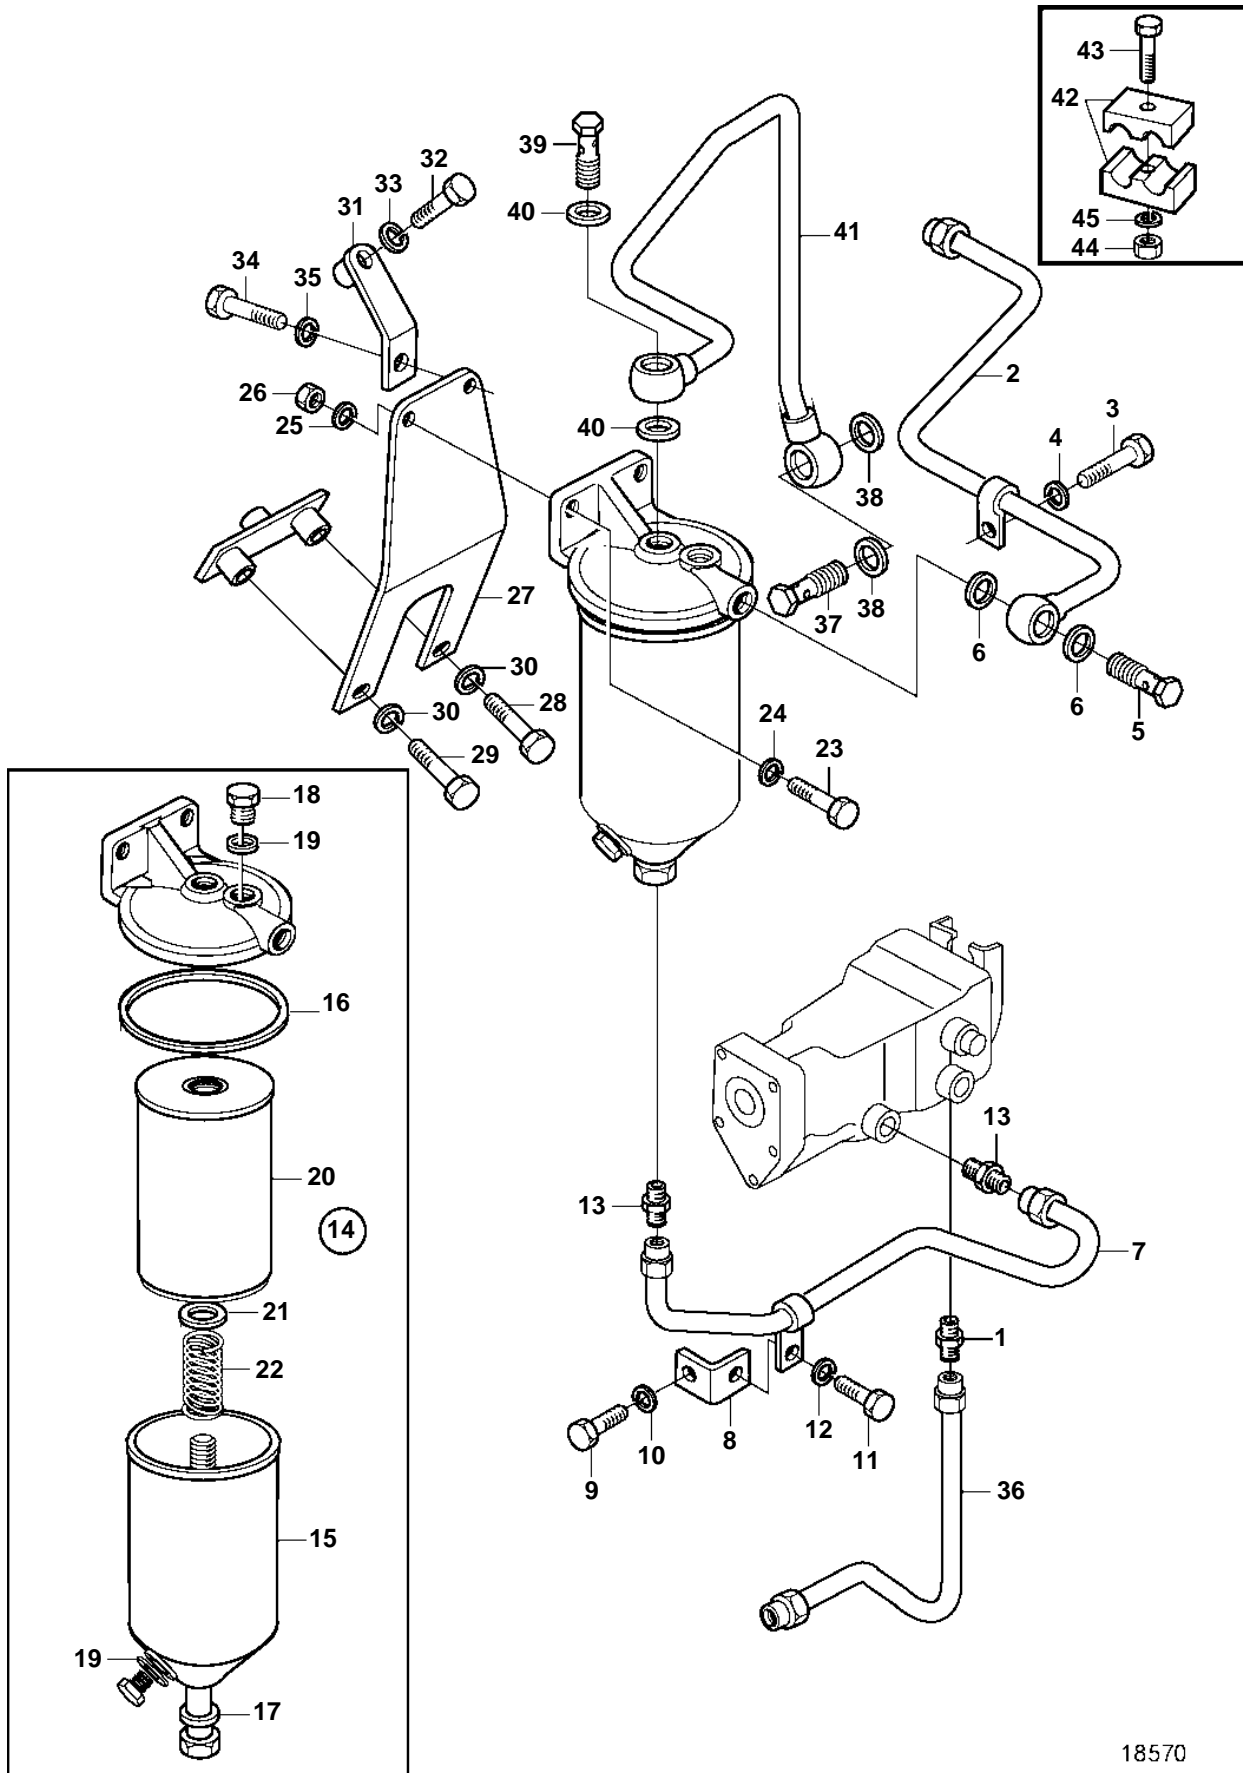

D65A-MT, D65A-MS

18570

D65A-MT, D65A-MS

REF	PART NO.	QTY	DESCRIPTION
1	3832324	1	Connector
2	3834134	1	Oil pipe
3	3832041	1	Screw
4	3832233	1	Spring washer
5	3831930	1	Hollow screw
6	3831591	2	Sealing washer
7	3834135	1	Oil pipe
8	3834719	1	Stay
9	3832058	1	Screw
10	3832245	1	Spring washer
11	3832041	1	Screw
12	3832233	1	Spring washer
13	3832320	2	Connector
14	3835229	1	Oil filter kit
15	3836543	1	· Housing
16	3833939	1	· Gasket
17	3833937	1	· Gasket
18	3834278	1	· Plug
19	3833936	2	· Gasket
20	3831491	1	· Oil filter
21	3834489	1	· Seat
22	3834664	1	· Spring
23	3832045	2	Screw
24	3832214	2	Washer
25	3832233	2	Spring washer
26	3832196	2	Lock nut
27	3833008	1	Bracket
28	3831552	1	Screw
29	3832082	1	Screw
30	3832245	2	Spring washer
31	3834720	1	Stay
32	3831550	1	Screw
33	3832233	1	Spring washer
34	3832041	1	Screw
35	3832233	1	Spring washer
36	3835859	1	Drain pipe
37	3832297	1	Hollow screw
38	3831586	2	Sealing washer
39	3832311	1	Hollow screw
40	3831591	2	Sealing washer
41	3835860	1	Oil pipe
42	3833183	4	Clamp
43	3831542	2	Screw
44	3832190	2	Lock nut
45	3832223	2	Spring washer