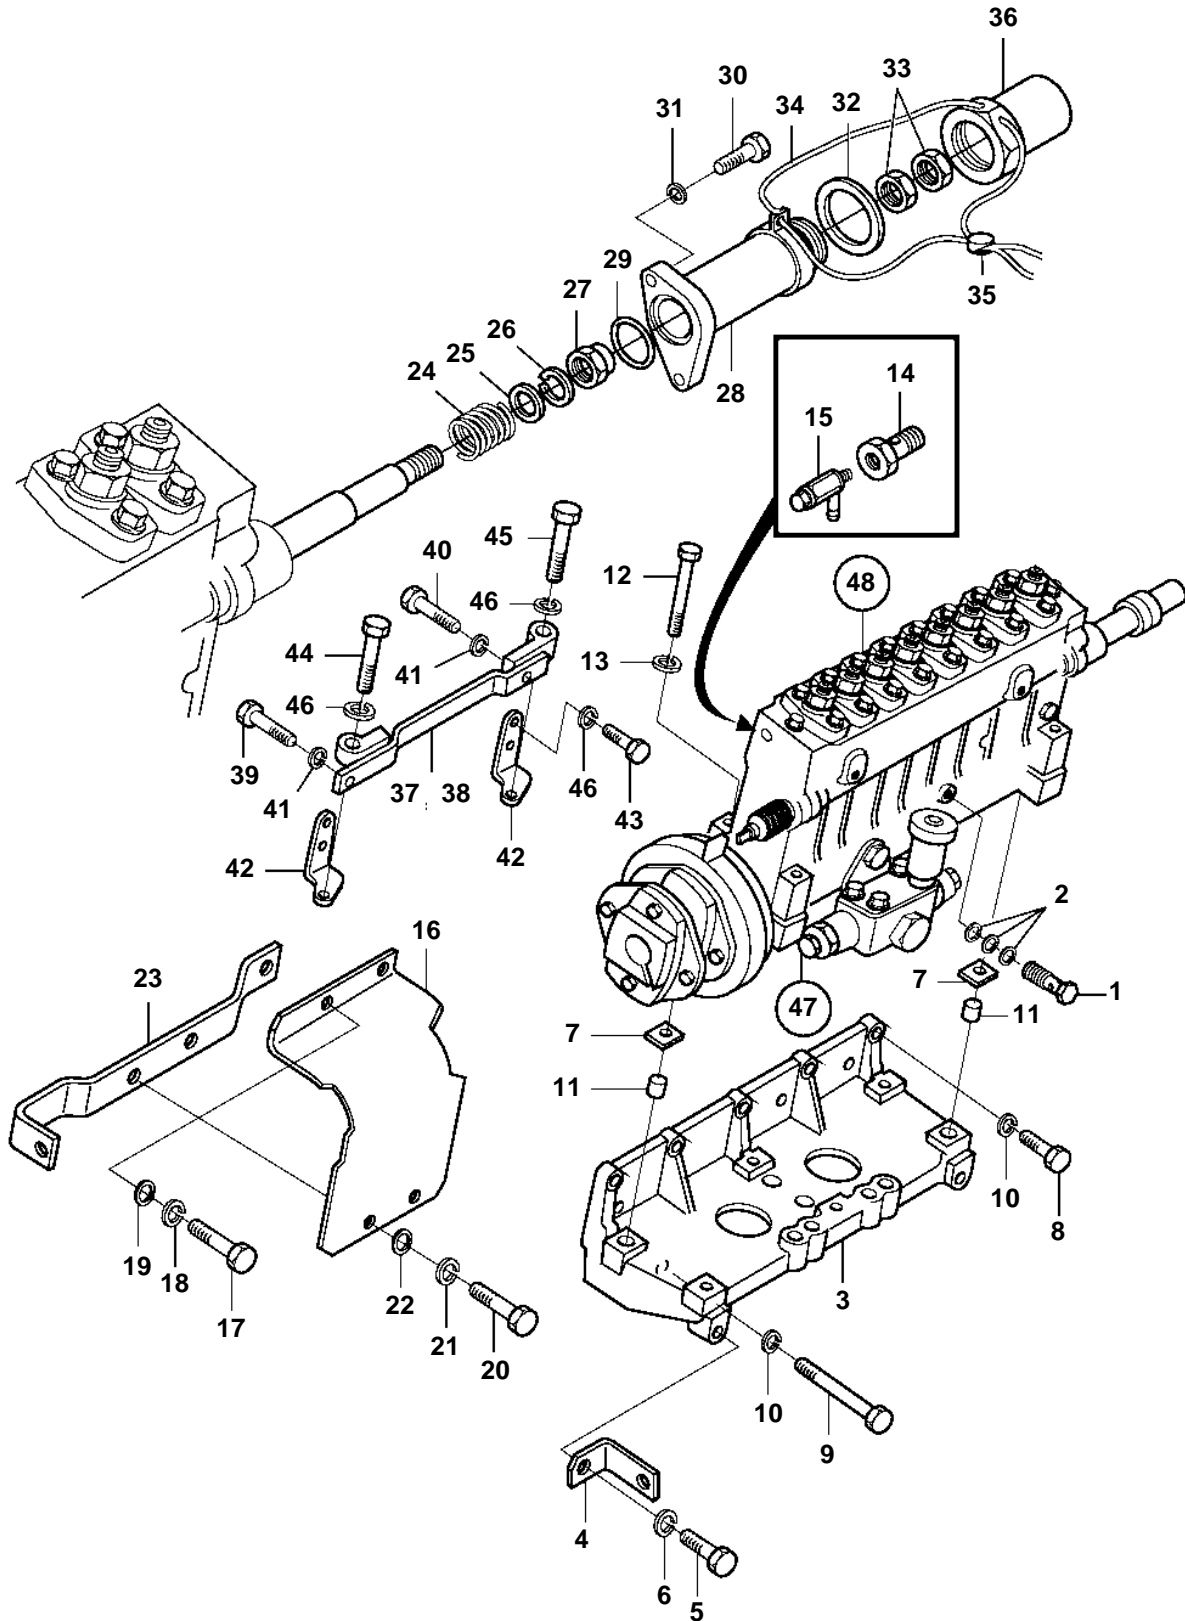

D65A-MT, D65A-MS

D65A-MT, D65A-MS

REF	PART NO.	QTY	DESCRIPTION	SEE SEC.	NOTES
1	3832295	2	Hollow screw		
2	3831588	6	Sealing washer		
3	3838481	2	Bracket		
4	3834723	1	Stay		
5	3832058	1	Screw		
6	3832245	1	Spring washer		
7	3834590	6	Shim		
8	3832073	10	Screw		
9	3831553	8	Screw		
10	3832245	18	Spring washer		
11	3833972	4	Guide sleeve		
12	3832091	12	Screw		
13	3832245	12	Spring washer		
14	3832027	2	Hollow screw		
15	3831626	2	Tap		
16	3833379	2	Cover		
17	3835725	4	Screw		
18	3832245	4	Spring washer		
19	3832218	4	Washer		
20	3832041	4	Screw		
21	3832233	4	Spring washer		
22	3832214	4	Washer		
23	3834684	2	Stay		
24	3834662	2	Return spring		
25	3832214	2	Washer		
26	3832233	2	Spring washer		
27	3831785	2	Lock nut		
28	3833161	2	Spring housing		
29	3835765	2	O-ring		
30	3835722	4	Screw		
31	3832225	4	Spring washer		
32	3831945	2	Sealing washer		
33	3831771	4	Lock nut		
34	3837686	2	Wire		
35	3832024	2	Lead sealing tab		
36	3833111	2	Cap		
37	3834706	1	Stay		S.B
38	3834705	1	Stay		P
39	3832093	3	Screw		
40	3831554	1	Screw		
41	3832277	4	Spring washer		
42	3834704	4	Stay		
43	3832058	8	Screw		
44	3832065	3	Screw		
45	3832073	1	Screw		
46	3832245	12	Spring washer		
47	3834322	1	Fuel pump		
				4986	
48		1	Injection pump		
				5451	