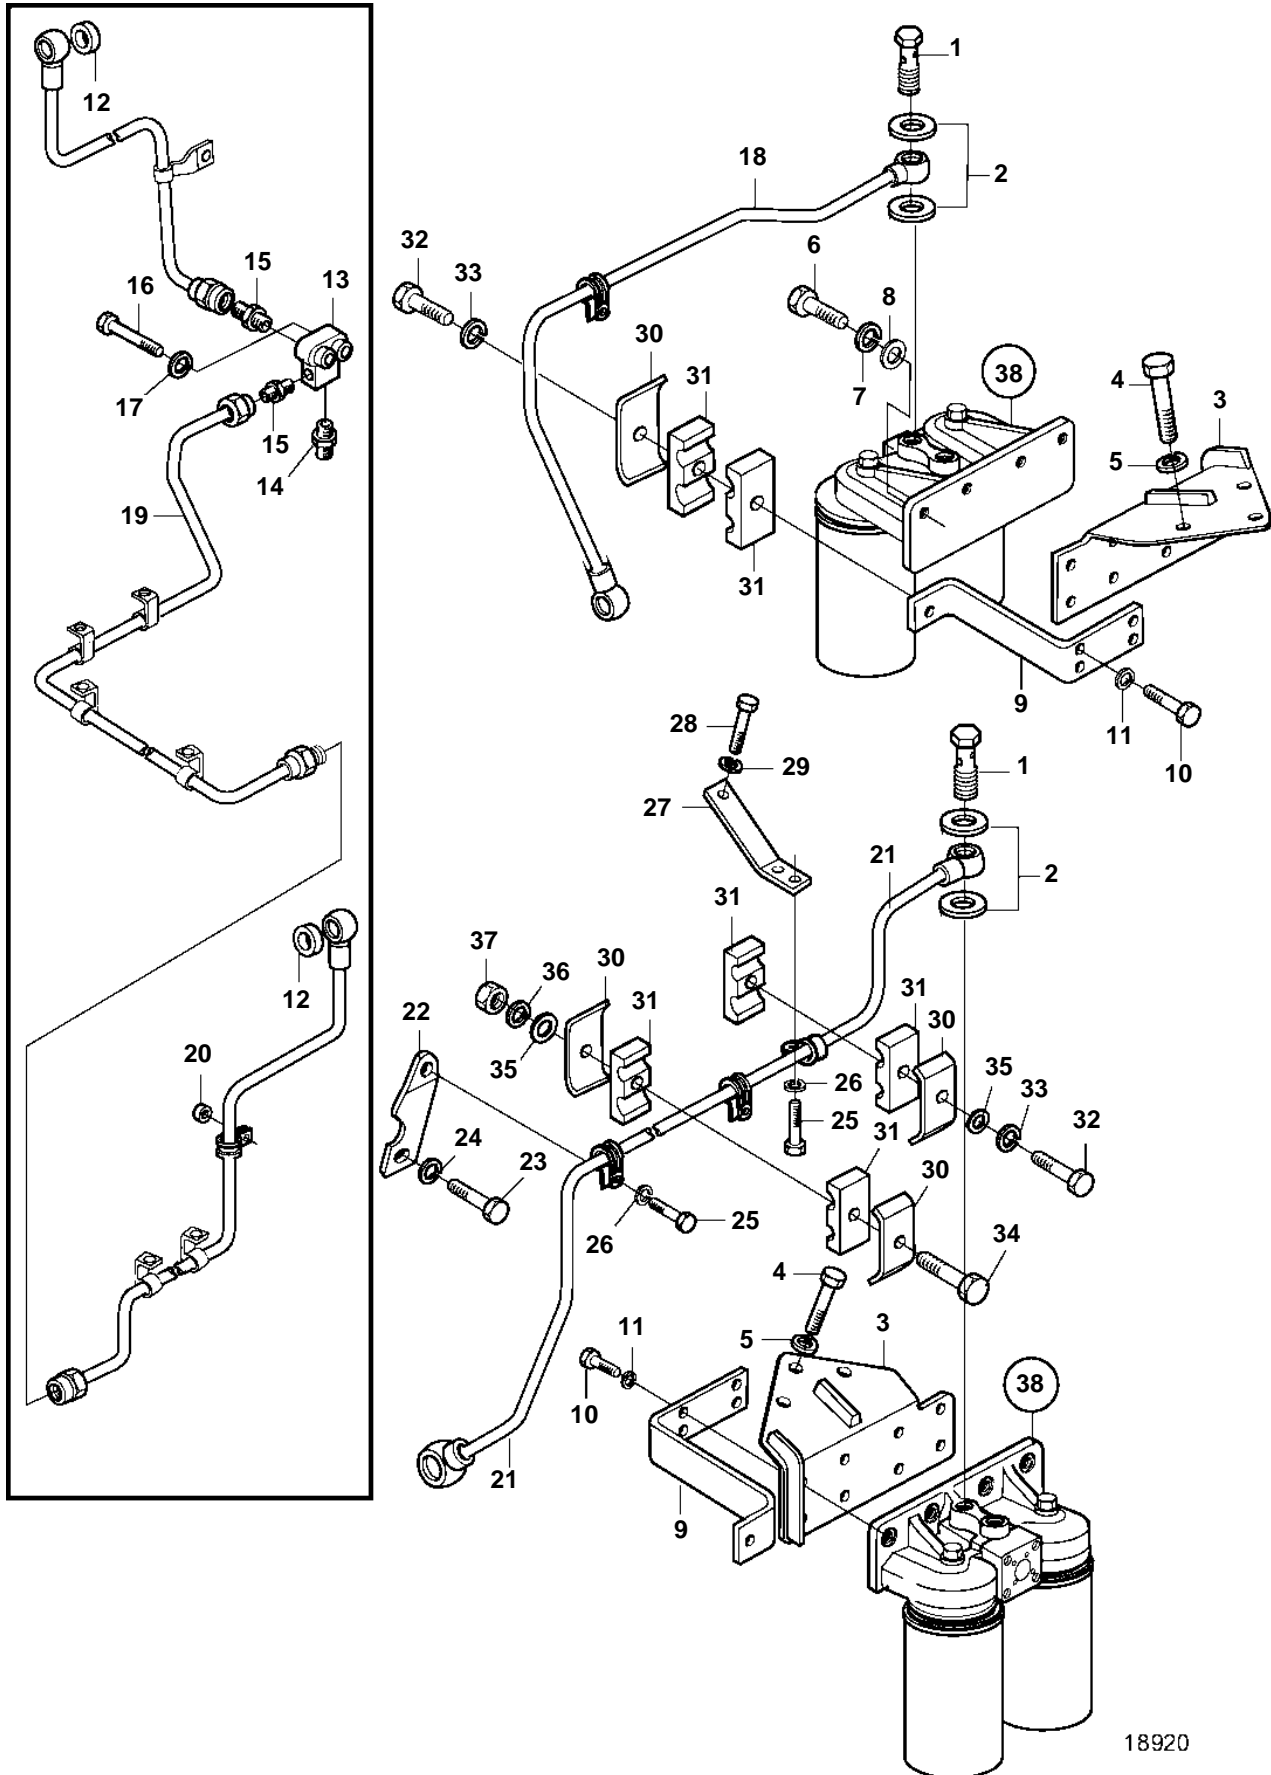

D65A-MT, D65A-MS

18920

D65A-MT, D65A-MS

REF	PART NO.	QTY	DESCRIPTION	SEE SEC.	NOTES
1	3832311	4	Hollow screw		
2	3831591	8	Sealing washer		
3	3833042	2	Bracket		
4	3832058	6	Screw		
5	3832245	6	Spring washer		
6	3832044	8	Screw		
7	3832233	8	Spring washer		
8	3832214	8	Washer		
9	3834722	2	Stay		
10	3832042	4	Screw		
11	3832233	4	Spring washer		
12	3831890	2	Spacer		
13	3833274	1	Connector		
14	3833281	1	Connector		
15	3832324	2	Connector		
16	3832089	2	Screw		
17	3832245	2	Spring washer		
18	3836734	1	Fuel pipe		P
19	3835857	1	Fuel pipe		
20	3834631	1	Spacer		
21	3836735	1	Fuel pipe		S.B
22	3834724	3	Stay		
23	3832092	3	Screw		
24	3832277	3	Spring washer		
25	3832041	4	Screw		
26	3832233	4	Spring washer		
27	3834701	1	Stay		
28	3832056	1	Screw		
29	3832245	1	Spring washer		
30	3831700	6	Clamp		
31	3831701	8	Seat		
32	3832045	2	Screw		
33	3832233	2	Spring washer		
34	3832047	2	Screw		
35	3832214	6	Washer		
36	3832233	2	Spring washer		
37	3832196	2	Lock nut		
38	3835047	1	Fuel filter		
				4988	