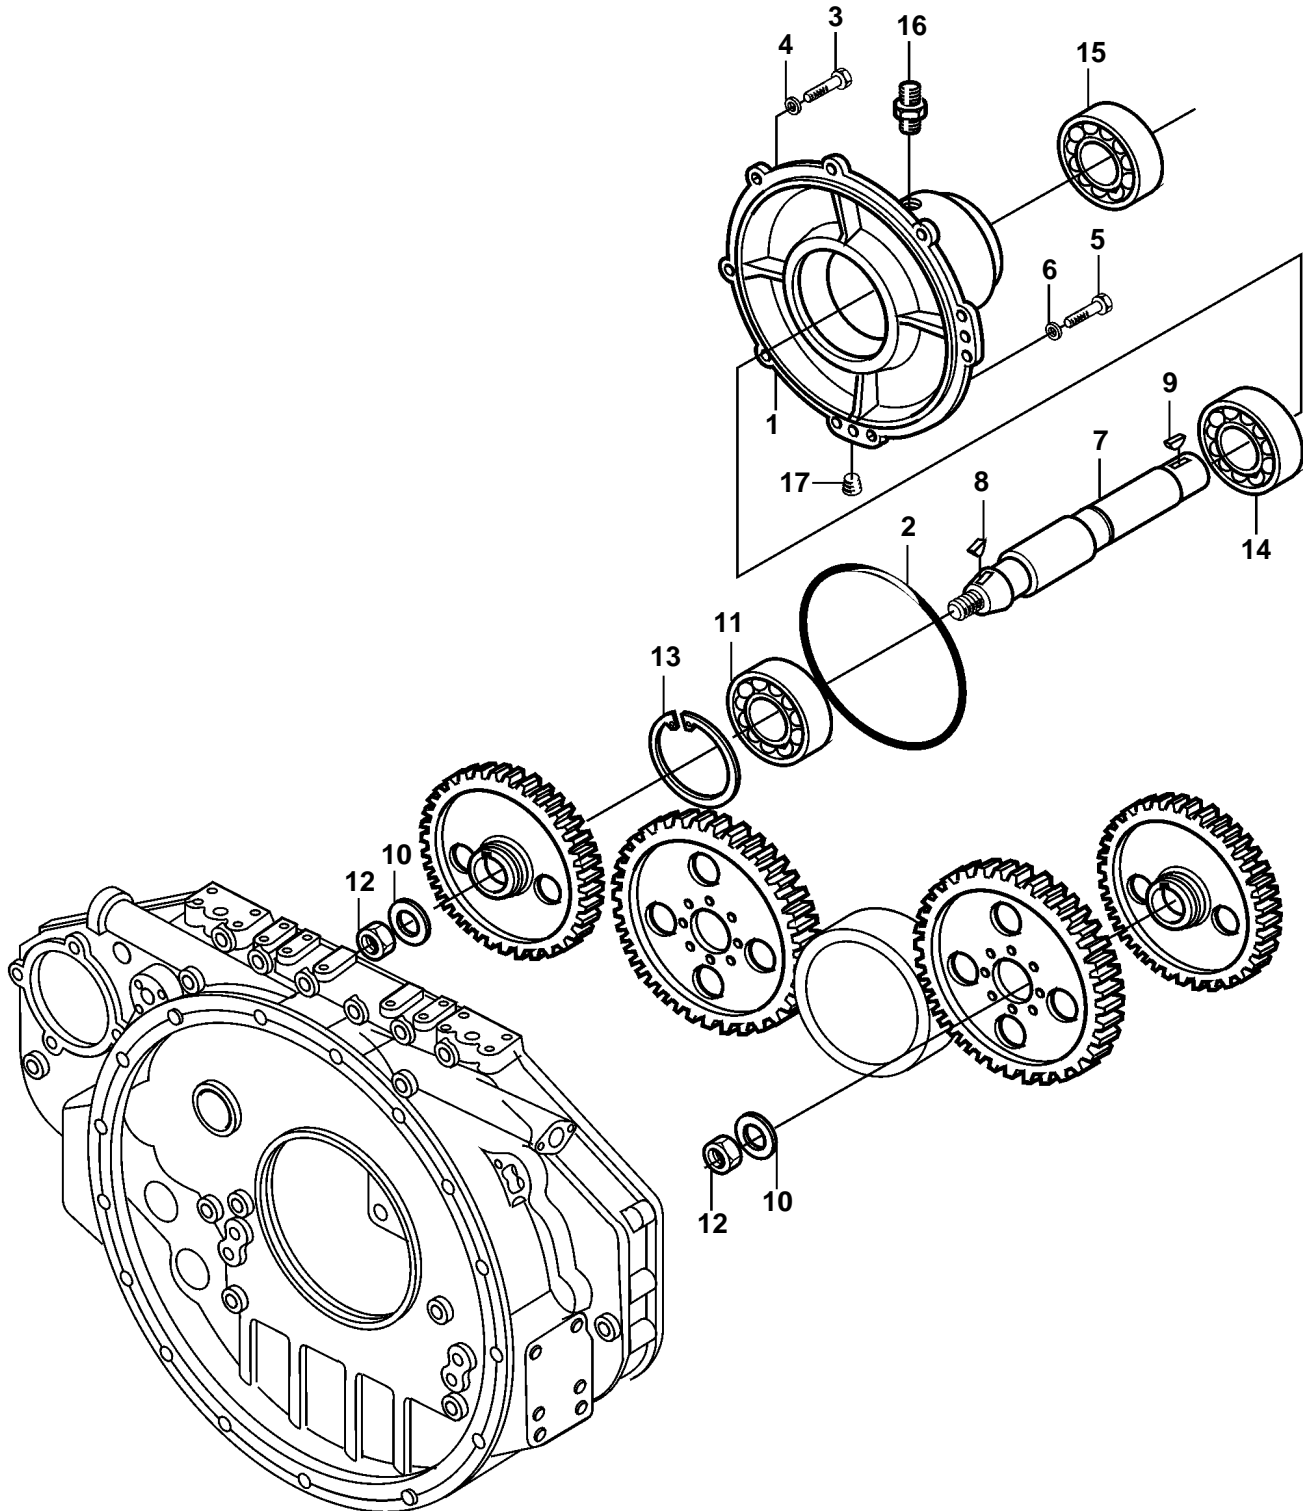

D65A-MT, D65A-MS

D65A-MT, D65A-MS

REF	PART NO.	QTY	DESCRIPTION
1	3831812	2	Housing
2	3831801	2	O-ring
3	3832066	10	Screw
4	3832245	10	Spring washer
5	3832063	4	Screw
6	3832245	4	Spring washer
7	3834502	2	Axle shaft
8	3832285	2	Woodruff key
9	3832286	2	Woodruff key
10	3835244	2	Washer
11	3832349	2	Bearing
12	3832037	2	Nut
13	3832301	2	Snap ring
14	3832346	2	Bearing
15	3831800	2	Sealing ring
16	3833278	2	Connector
17	3831545	2	Plug