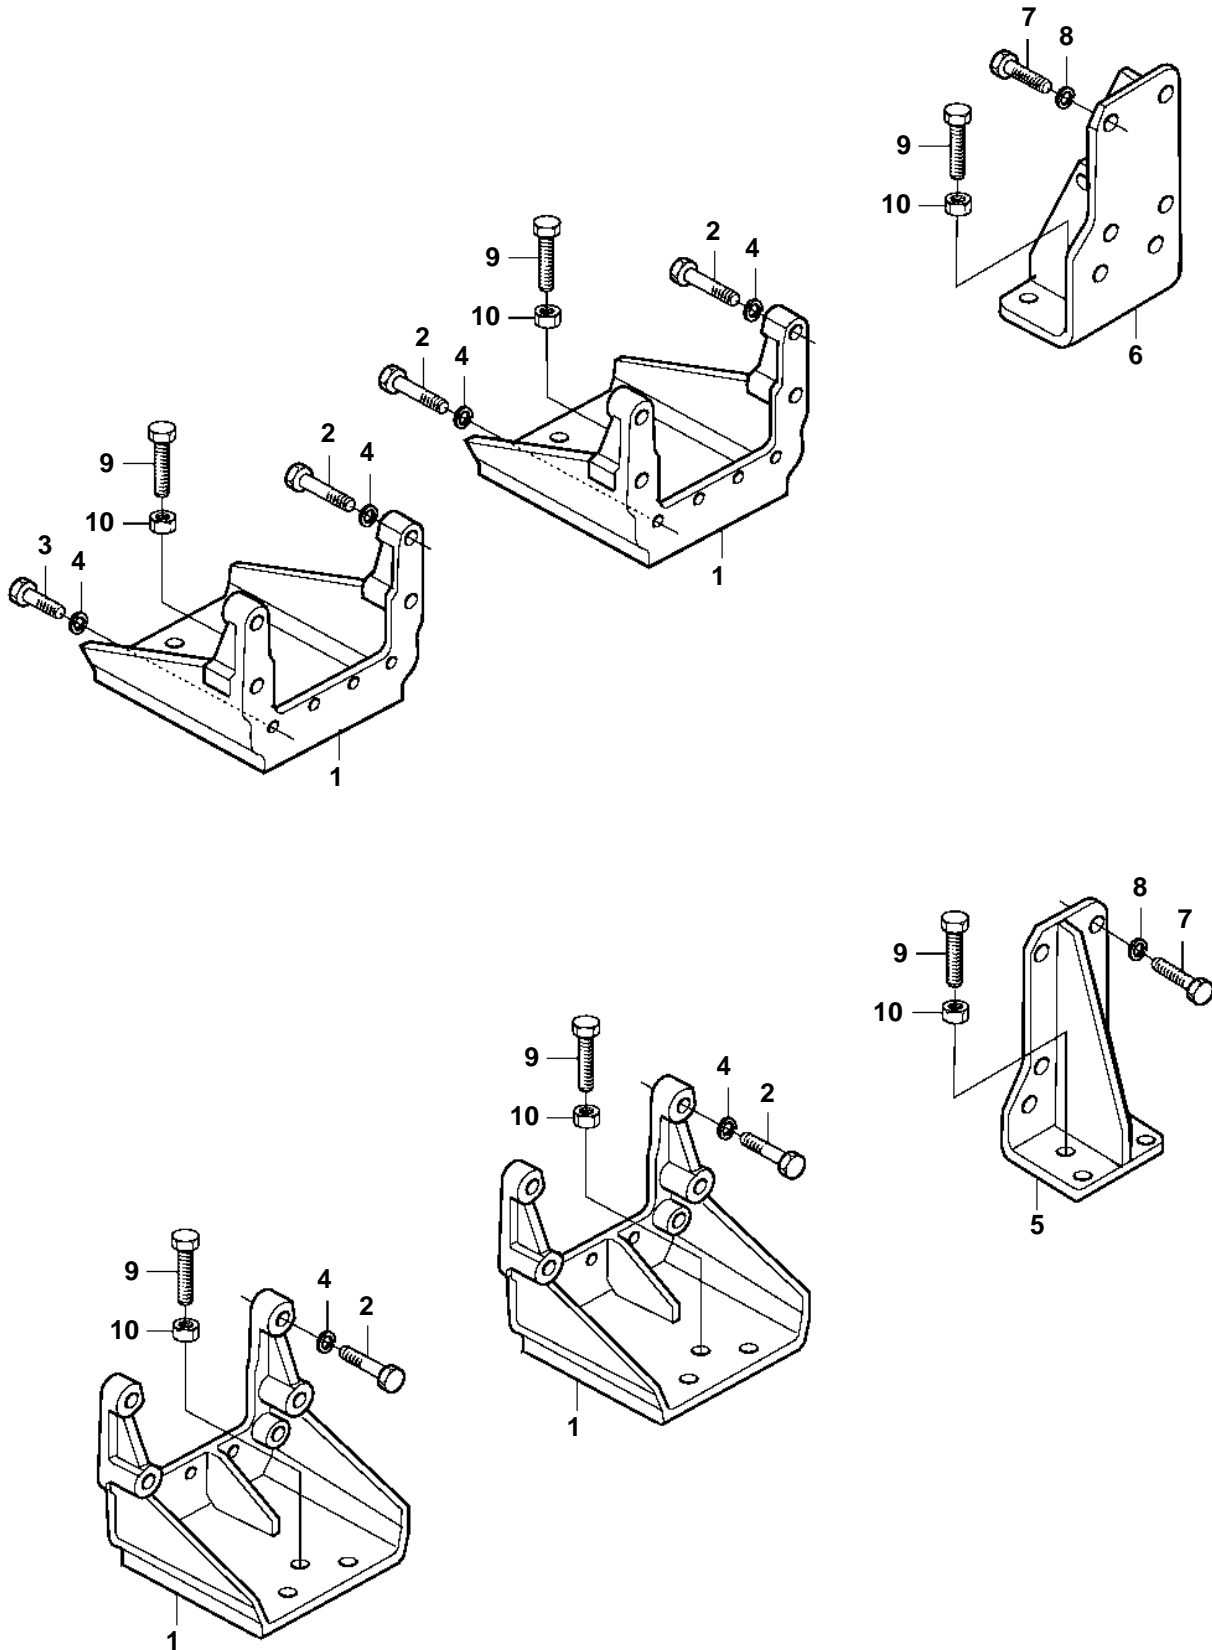

D65A-MT, D65A-MS

D65A-MT, D65A-MS

REF	PART NO.	QTY	DESCRIPTION	NOTES
1	3833057	4	Bracket, front	
2	3831570	15	Screw	
3	3831565	1	Screw	
4	3831802	16	Spring washer	
5	3833052	1	Bracket, rear	P
6	3833051	1	Bracket, rear	S.B
7	3831564	8	Screw	
8	3831802	8	Spring washer	
9	3832262	6	Screw	
10	3831746	6	Nut	