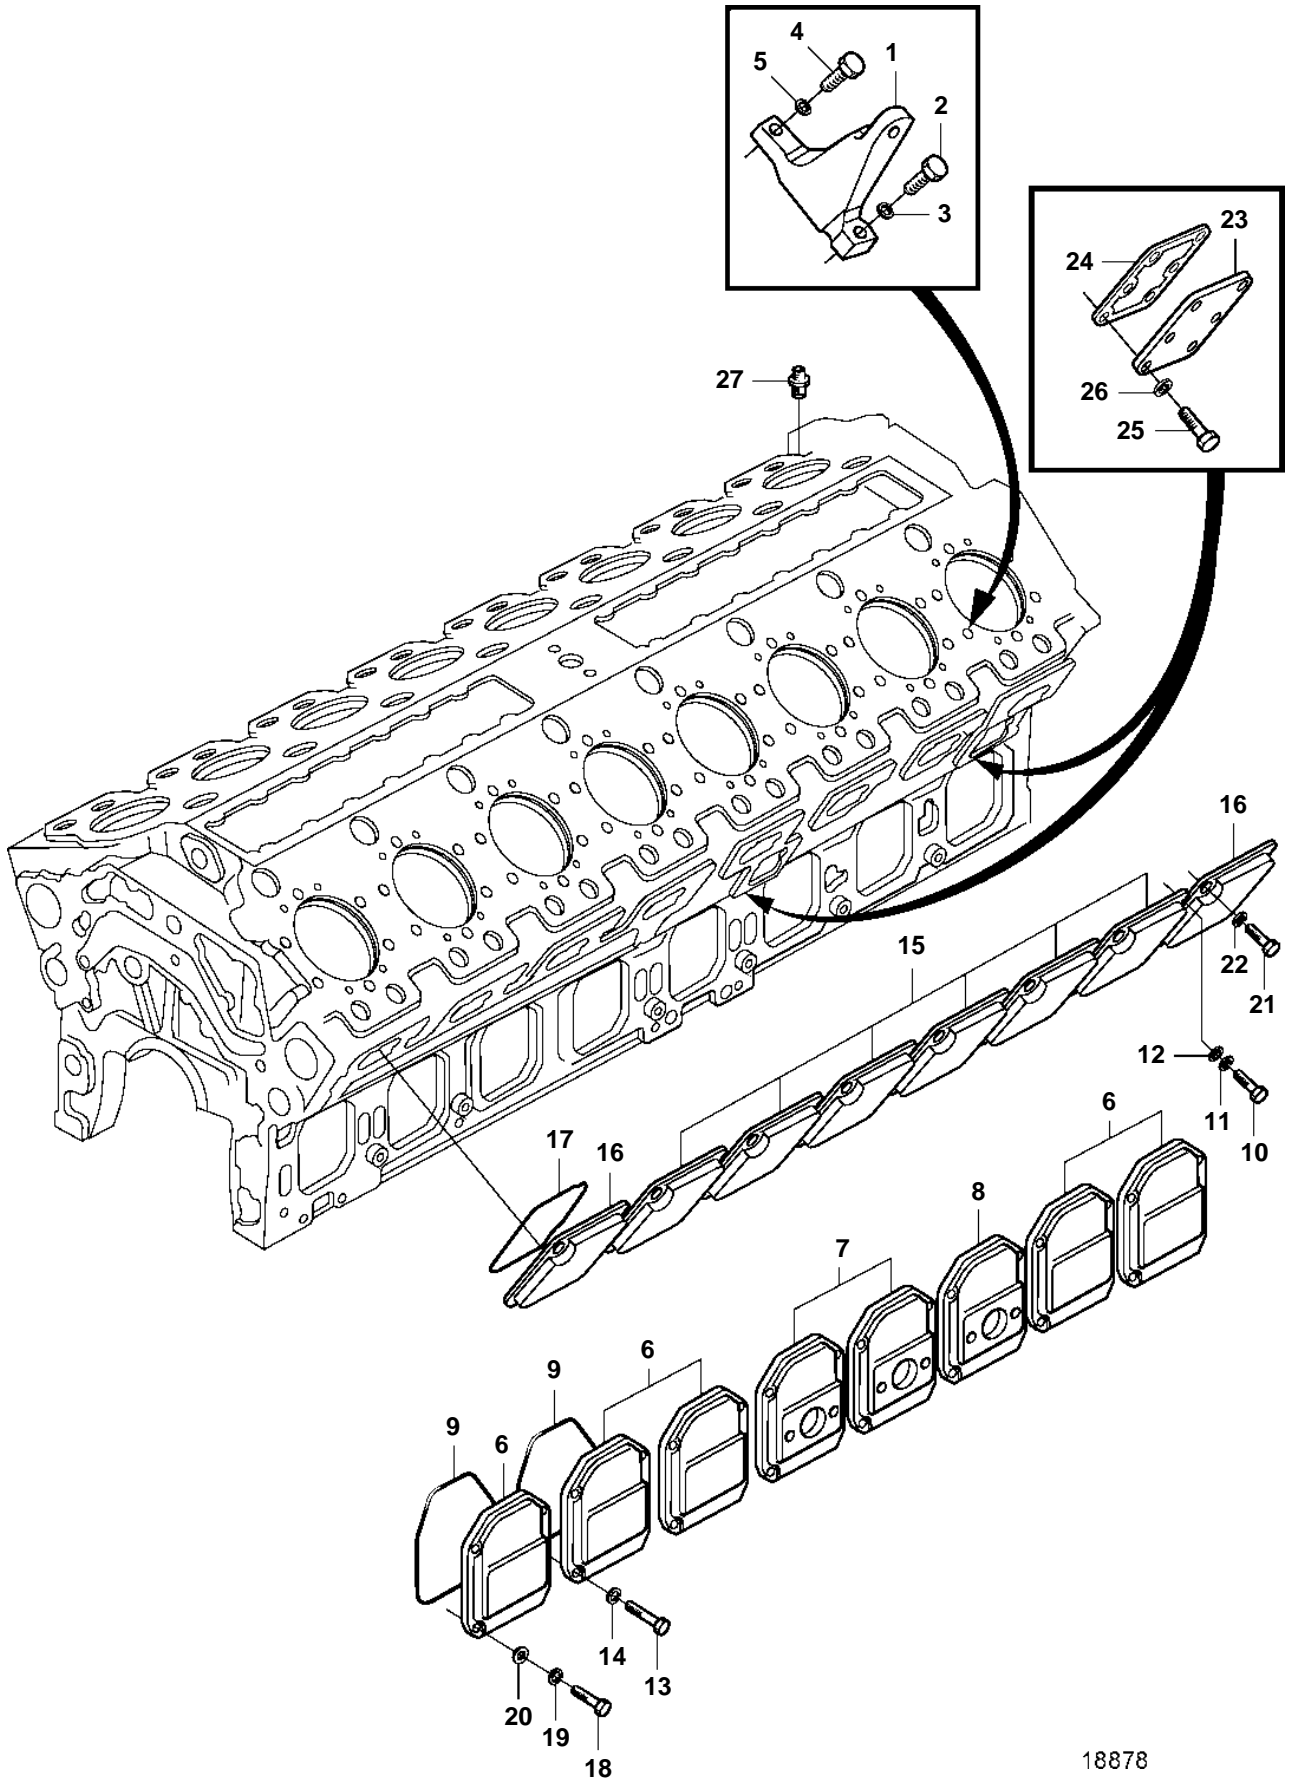

D65A-MT, D65A-MS

D65A-MT, D65A-MS

REF	PART NO.	QTY	DESCRIPTION
1		4	Lifting eye
2	3831568	4	Screw
3	3831802	4	Spring washer
4	3831558	4	Screw
5	3832282	4	Spring washer
6	3835033	13	Cover
7	3835034	2	Cover
8	3836722	1	Inspection cover
9	3831754	16	O-ring
10	3832058	54	Screw
11	3832233	54	Spring washer
12	3832218	54	Washer
13	3832058	6	Screw
14	3832245	6	Spring washer
15	3835434	12	Cover
16	3835022	4	Cover
17	3831755	16	O-ring
18	3832058	51	Screw
19	3832233	51	Spring washer
20	3832218	51	Washer
21	3832081	4	Screw
22	3832245	4	Spring washer
23	3833346	4	Cover
24	3835435	4	Gasket
25	3832056	24	Screw
26	3832245	24	Spring washer
27	3832325	1	Connector