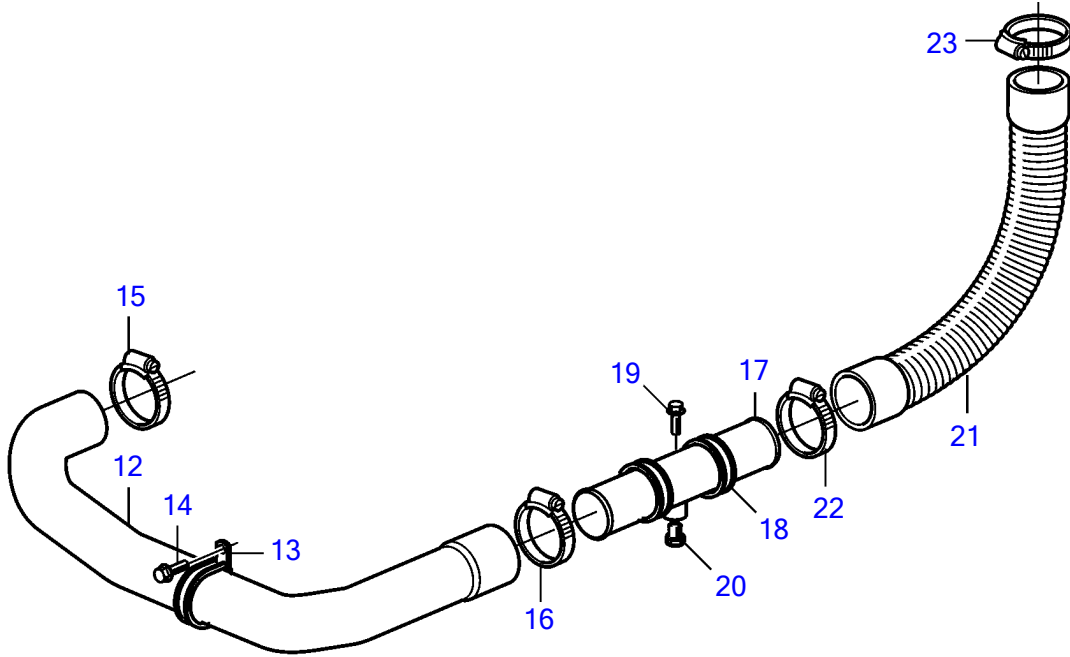

D6-330A-F, D6-370A-F, D6-400A-F

26201

D6-330A-F, D6-370A-F, D6-400A-F

REF	PART NO.	QTY	DESCRIPTION	NOTES
1	21393521	1	Flexible coupling	
2	21509615	1	• Roller kit	Kit includes 6 pcs rubber rollers
3	965186	8	Flange screw	
4	465826	8	Flange screw	
5	3861048	1	Propeller shaft	L=335-405mm
	3818295	1	Propeller shaft	L=570-650mm
	3818293	1	Propeller shaft	L=670-750mm
	3818292	1	Propeller shaft	L=770-850mm
	3818291	1	Propeller shaft	L=870-950mm
	3818290	1	Propeller shaft	L=970-1050mm
	3818289	1	Propeller shaft	L=1070-1150mm
	3818288	1	Propeller shaft	L=1170-1250mm
	3817454	1	Propeller shaft	L=1270-1350mm
	3817453	1	Propeller shaft	L=1370-1450mm
	3817452	1	Propeller shaft	L=1470-1550mm
	3817451	1	Propeller shaft	L=1570-1650mm
	3817450	1	Propeller shaft	L=1670-1750mm
6	21657788	1	Protecting casing	
7	946752	12	Flange screw	M10x35mm
8	3862871	2	Protecting screen	
9	968476	8	Flange screw	
10	3817024	2	Decal	
11	3862153	1	Flange	
12	3808080	1	Hose	
13	969354	1	Clamp	
14	946440	1	Flange screw	
15	961671	1	Hose clamp	
16	961672	1	Hose clamp	
17	3808510	1	Dummy	
18	984474	2	Clamp	
19	945444	2	Flange screw	
20	861551	1	Plug	
21	3588788	1	Hose	
22	961672	1	Hose clamp	
23	961671	1	Hose clamp	