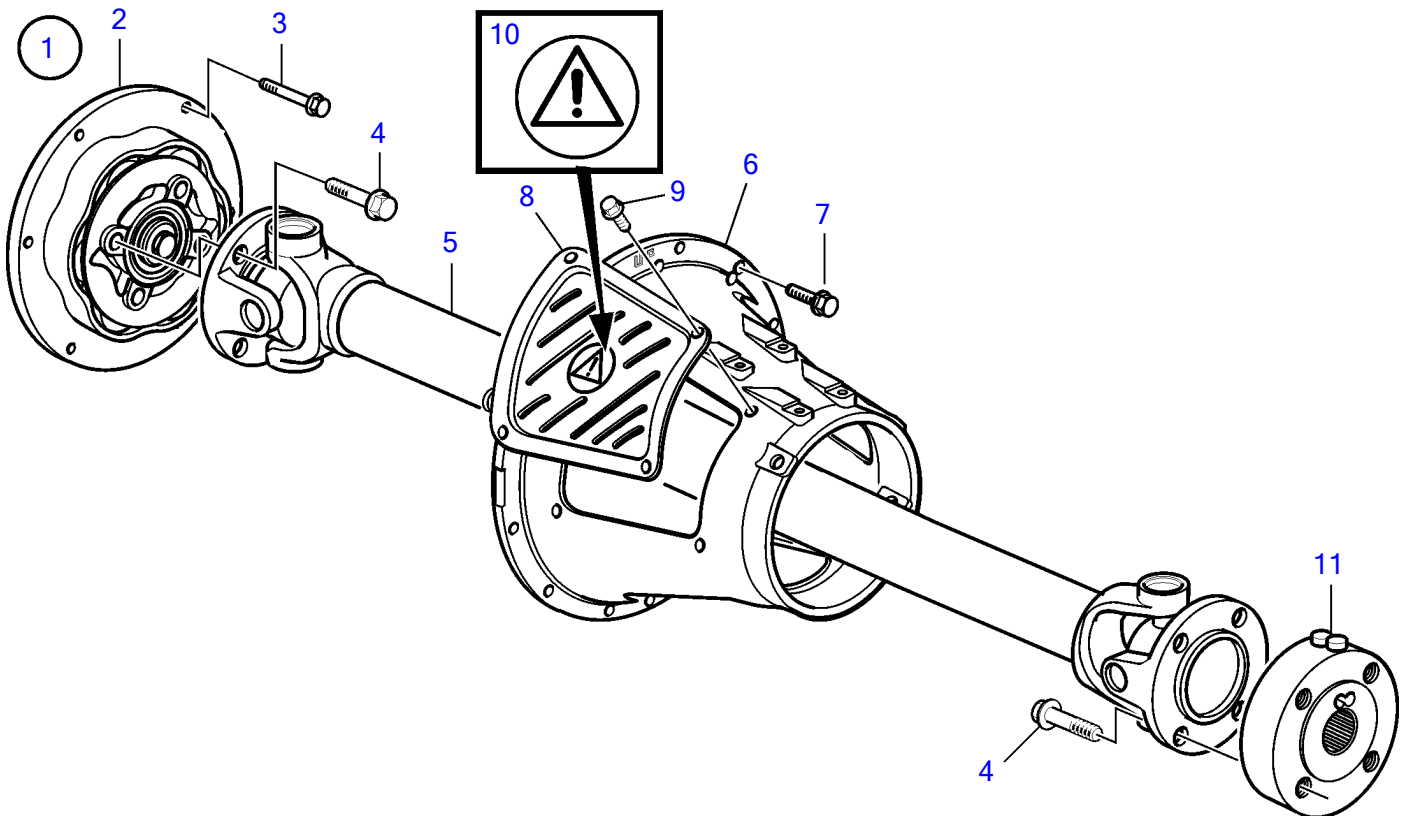

D6-330A-F, D6-370A-F, D6-400A-F

26201

D6-330A-F, D6-370A-F, D6-400A-F

REF	PART NO.	QTY	DESCRIPTION	NOTES
1	21393521	1	Flexible coupling	
2	21509615	1	• Roller kit	Kit includes 6 pcs rubber rollers
3	965186	8	Flange screw	
4	465826	8	Flange screw	
5	3861048	1	Propeller shaft	L=335-405mm
	3818295	1	Propeller shaft	L=570-650mm
	3818293	1	Propeller shaft	L=670-750mm
	3818292	1	Propeller shaft	L=770-850mm
	3818291	1	Propeller shaft	L=870-950mm
	3818290	1	Propeller shaft	L=970-1050mm
	3818289	1	Propeller shaft	L=1070-1150mm
	3818288	1	Propeller shaft	L=1170-1250mm
	3817454	1	Propeller shaft	L=1270-1350mm
	3817453	1	Propeller shaft	L=1370-1450mm
	3817452	1	Propeller shaft	L=1470-1550mm
	3817451	1	Propeller shaft	L=1570-1650mm
	3817450	1	Propeller shaft	L=1670-1750mm
6	21657788	1	Protecting casing	
7	946752	12	Flange screw	M10x35mm
8	3862871	2	Protecting screen	
9	968476	8	Flange screw	
10	3817024	2	Decal	
11	3862153	1	Flange	
12	3808080	1	Hose	
13	969354	1	Clamp	
14	946440	1	Flange screw	
15	961671	1	Hose clamp	
16	961672	1	Hose clamp	
17	3808510	1	Dummy	
18	984474	2	Clamp	
19	945444	2	Flange screw	
20	861551	1	Plug	
21	3588788	1	Hose	
22	961672	1	Hose clamp	
23	961671	1	Hose clamp	