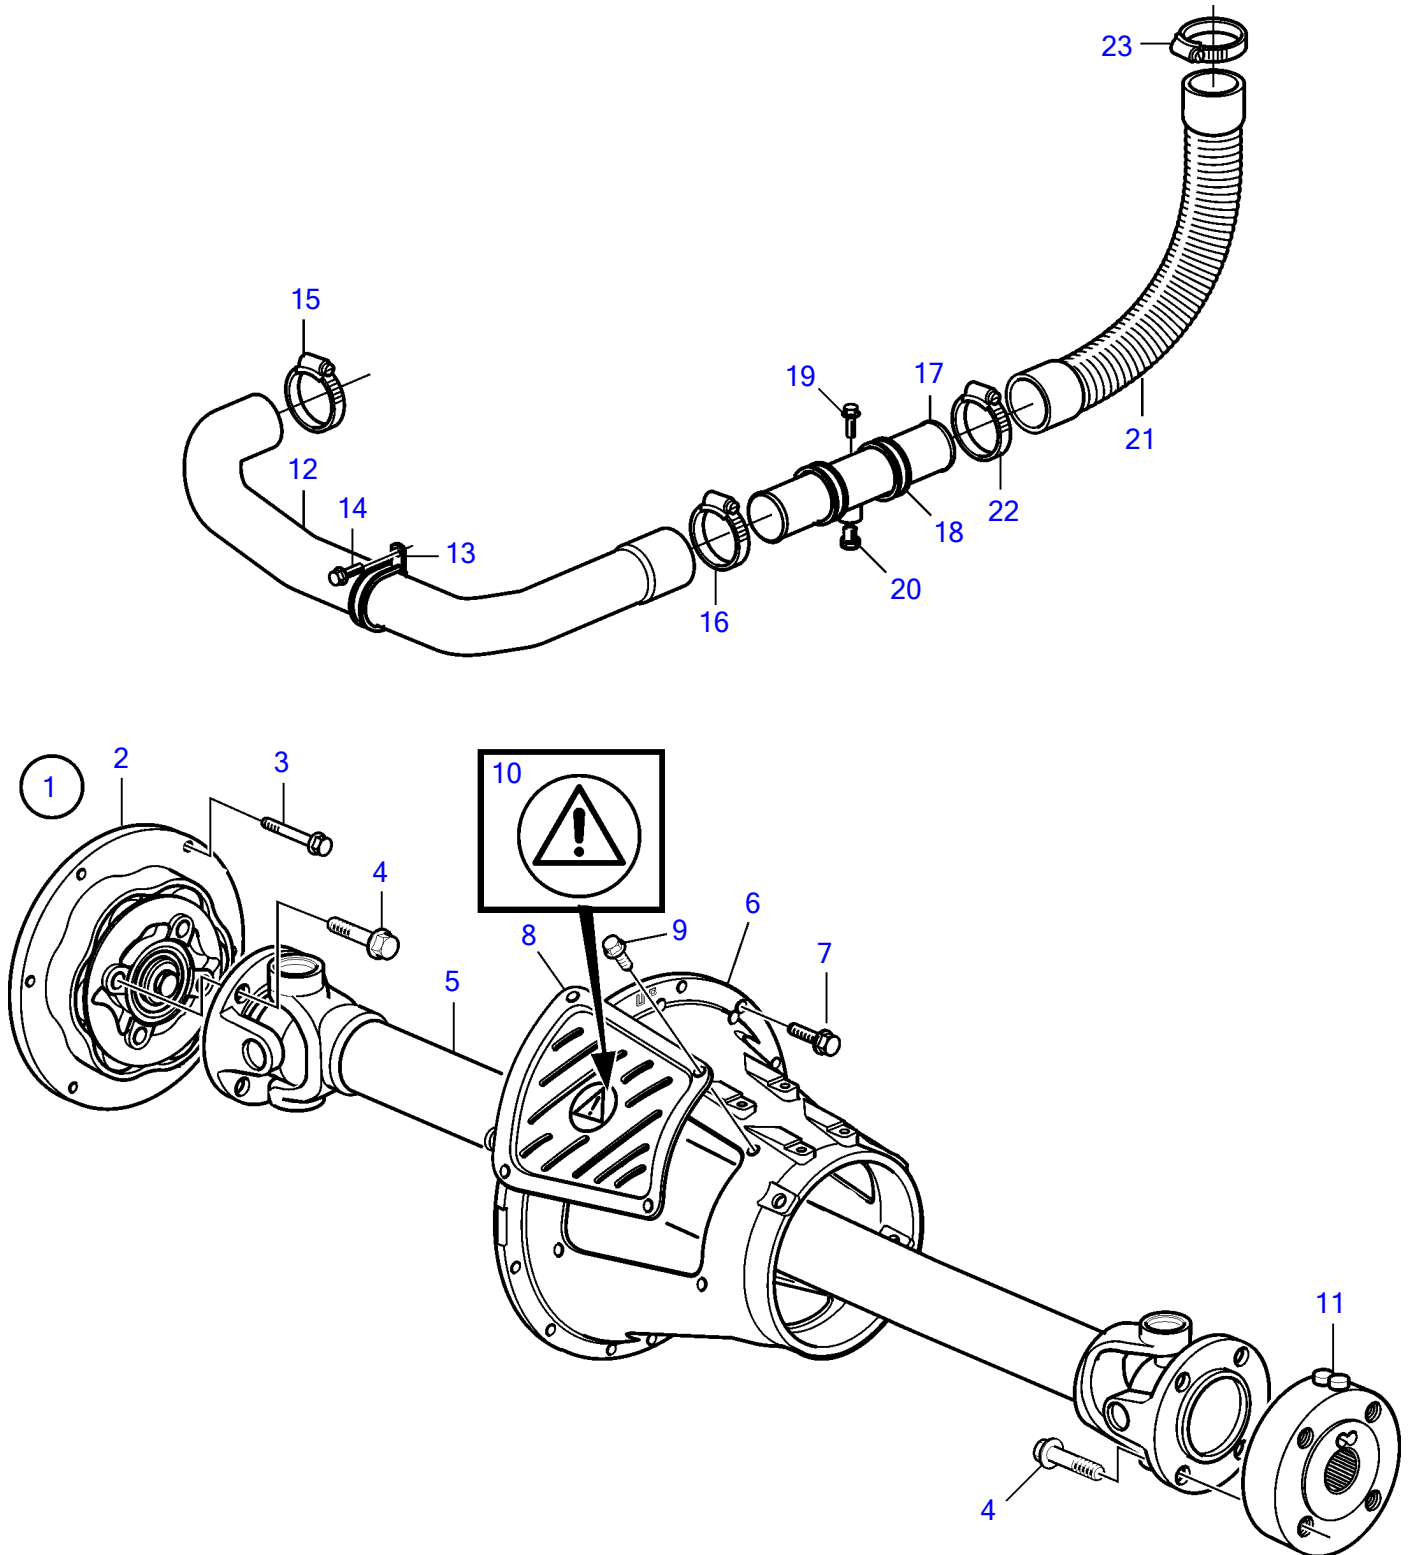

D6-330A-F, D6-370A-F, D6-400A-F

26201

D6-330A-F, D6-370A-F, D6-400A-F

REF	PART NO.	QTY	DESCRIPTION	NOTES
1	21393521	1	Flexible coupling	
2	21509615	1	• Roller kit	Kit includes 6 pcs rubber rollers
3	965186	8	Flange screw	
4	465826	8	Flange screw	
5	3861048	1	Propeller shaft	L=335-405mm
	3818295	1	Propeller shaft	L=570-650mm
	3818293	1	Propeller shaft	L=670-750mm
	3818292	1	Propeller shaft	L=770-850mm
	3818291	1	Propeller shaft	L=870-950mm
	3818290	1	Propeller shaft	L=970-1050mm
	3818289	1	Propeller shaft	L=1070-1150mm
	3818288	1	Propeller shaft	L=1170-1250mm
	3817454	1	Propeller shaft	L=1270-1350mm
	3817453	1	Propeller shaft	L=1370-1450mm
	3817452	1	Propeller shaft	L=1470-1550mm
	3817451	1	Propeller shaft	L=1570-1650mm
	3817450	1	Propeller shaft	L=1670-1750mm
6	21657788	1	Protecting casing	
7	946752	12	Flange screw	M10x35mm
8	3862871	2	Protecting screen	
9	968476	8	Flange screw	
10	3817024	2	Decal	
11	3862153	1	Flange	
12	3808080	1	Hose	
13	969354	1	Clamp	
14	946440	1	Flange screw	
15	961671	1	Hose clamp	
16	961672	1	Hose clamp	
17	3808510	1	Dummy	
18	984474	2	Clamp	
19	945444	2	Flange screw	
20	861551	1	Plug	
21	3588788	1	Hose	
22	961672	1	Hose clamp	
23	961671	1	Hose clamp	