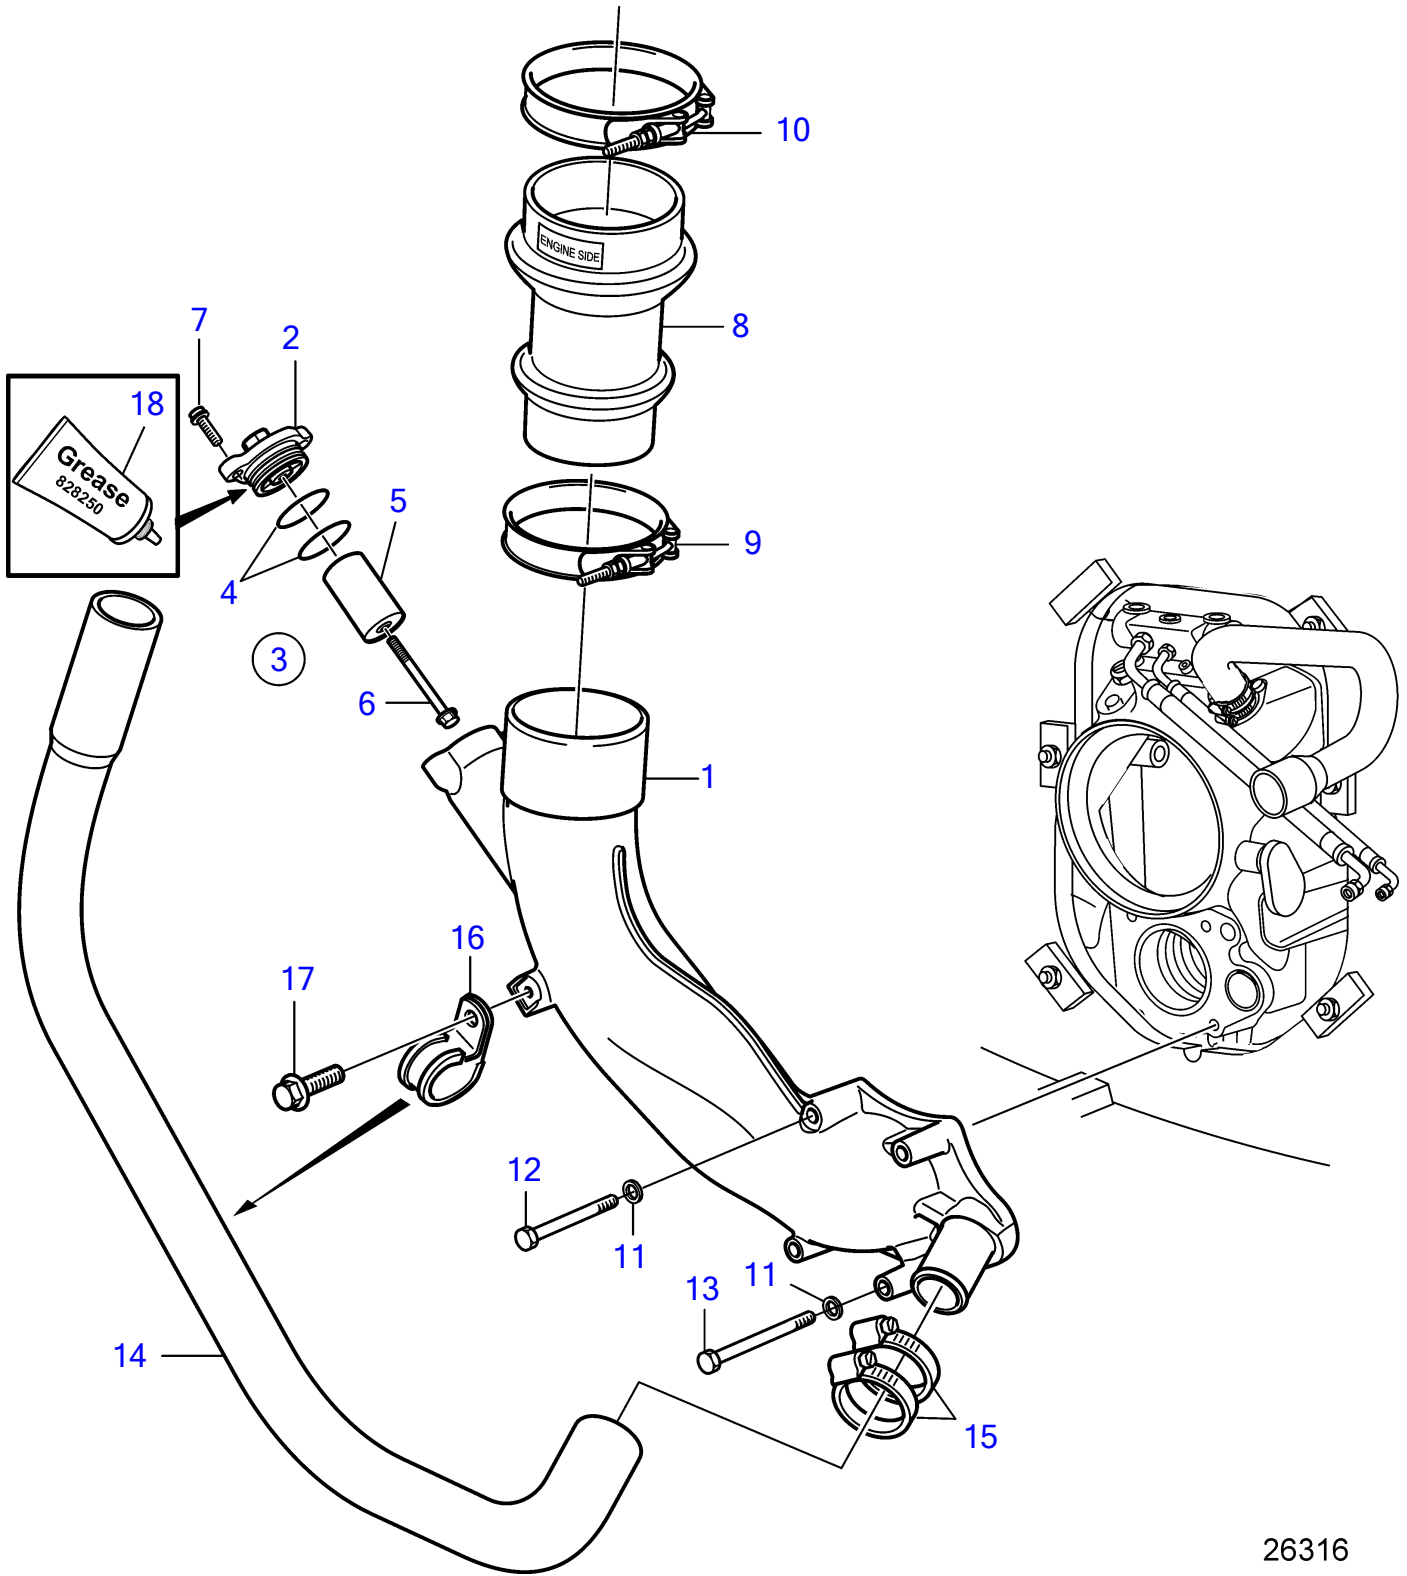

D6-300A-F, D6-330A-F, D6-370A-F

26316

D6-300A-F, D6-330A-F, D6-370A-F

REF	PART NO.	QTY	DESCRIPTION	SEE SEC.	NOTES
1	21114146	1	Exhaust pipe		
2	21700007	1	Cover		
3	21868040	1	Anode kit, zinc		
	21868041	1	Anode kit, magnesium		
	21868042	1	Anode kit, aluminum		
4	976042	2	• O-ring		
5		1	• Anode		
6	981497	1	Flange screw		
7	984257	2	6 point socket screw		
8	3584167	1	Exhaust hose		For D4 engines.
	3584168	1	Exhaust hose		For D6 engines.
9	3817485	1	Hose clamp		
10	3817484	1	Hose clamp		For D4 engines.
	3817486	1	Hose clamp		For D6 engines.
11	984391	4	Washer		
12	984367	2	Hexagon screw		L=70mm
13	984700	2	Hexagon screw		L=90mm
14	21768904	1	Hose		
15	961671	2	Hose clamp		
16	984474	1	Clamp		
17	948746	1	Flange screw		
18	828250	X	Lubricating grease		
			• Bulletin P-18-4-6	P-18-4-6-EN	Water resistant grease for grease gun