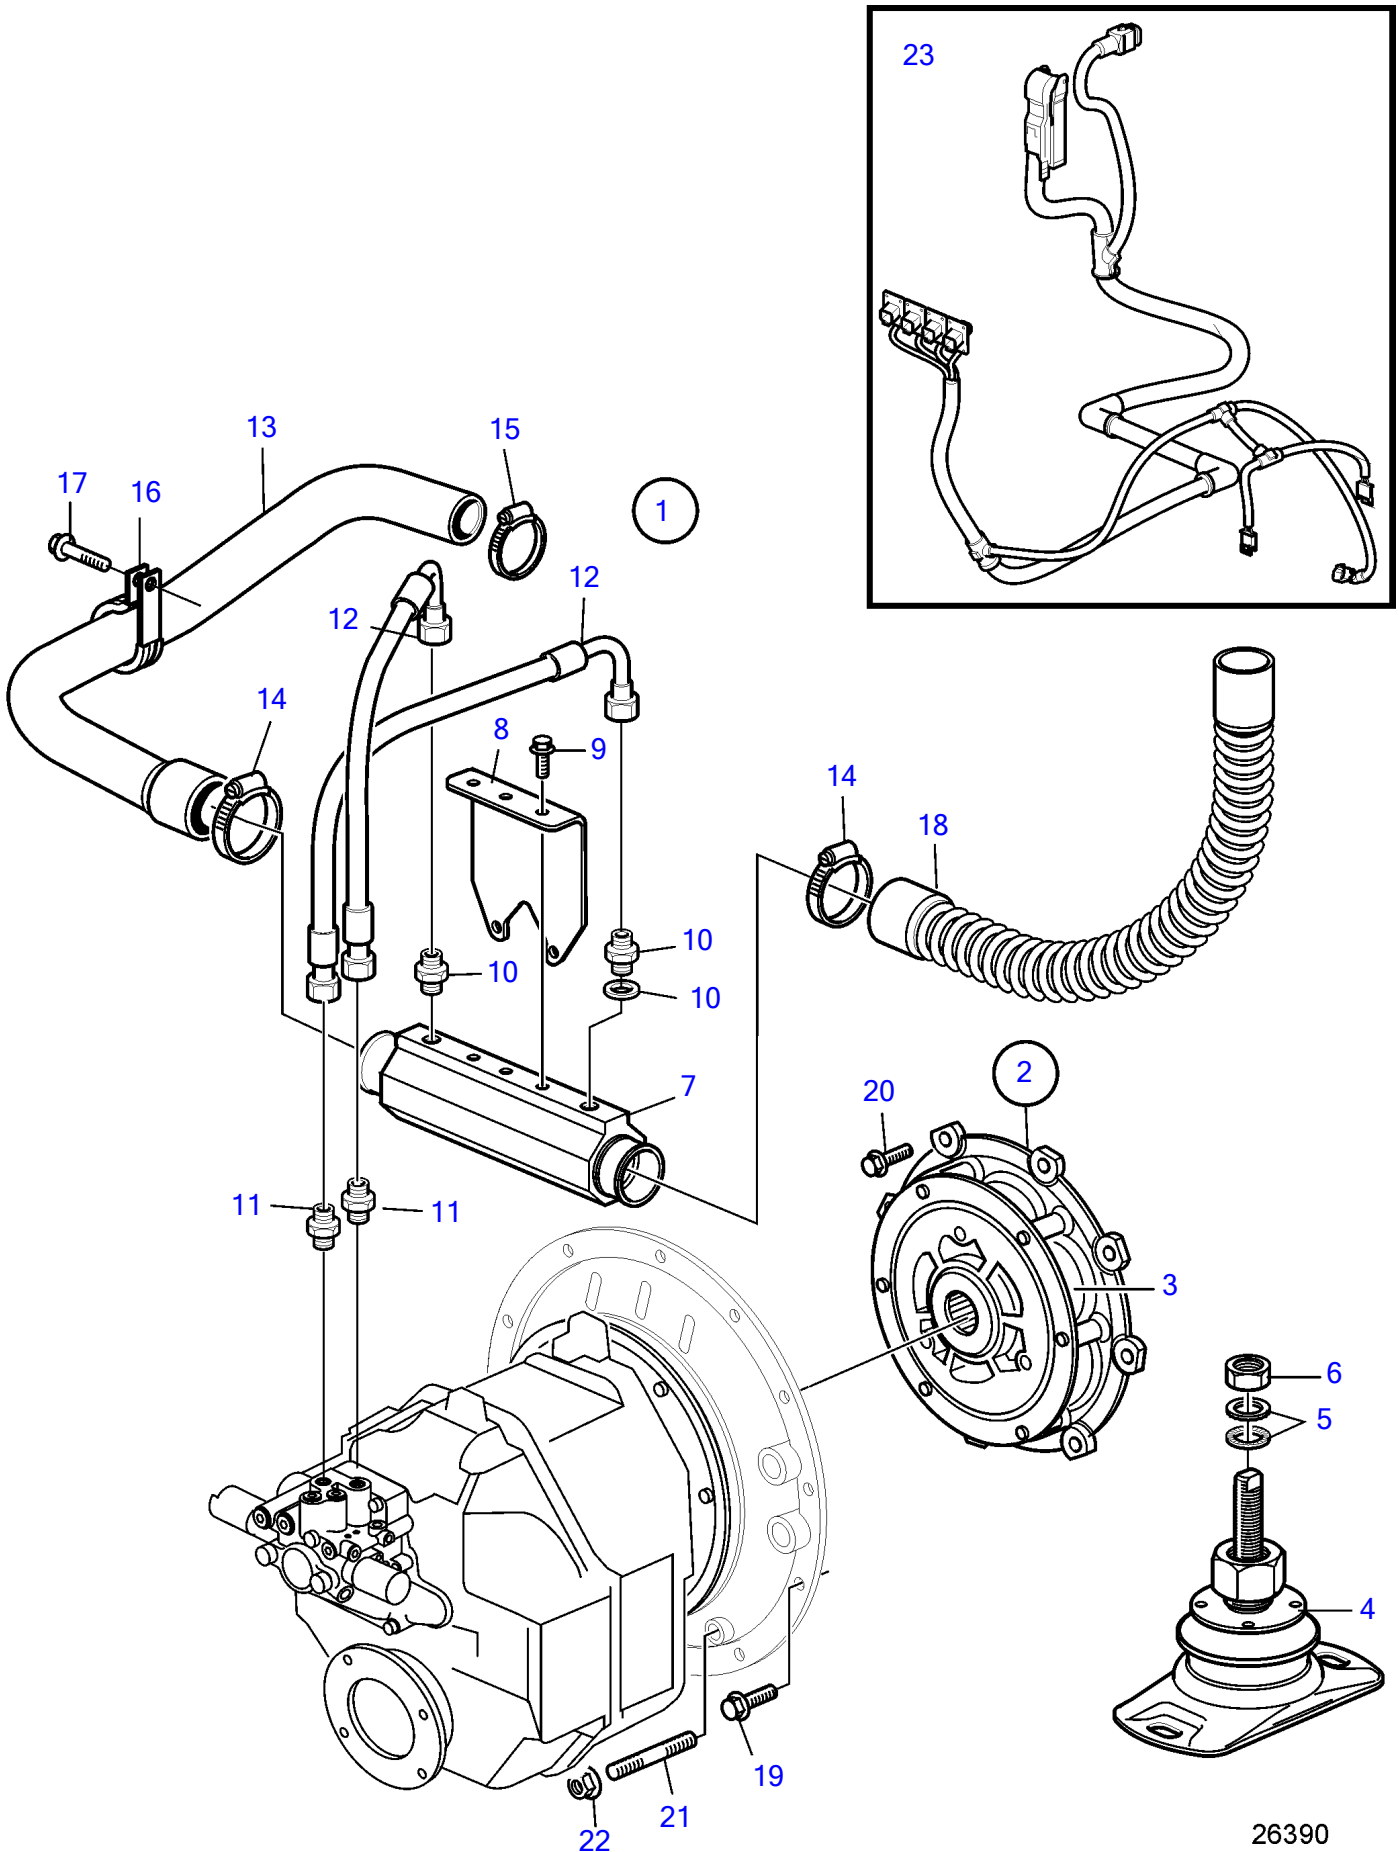

D6-435I-SC-F, D6-435I-WJ-F

D6-435I-SC-F, D6-435I-WJ-F

REF	PART NO.	QTY	DESCRIPTION	SEE SEC.	NOTES
1		1	Connector kit		
2	21111689	1	▪ Flexible coupling		
3	21509615	1	▪ ▪ Roller kit		Kit includes 6 pcs rubber rollers
4	21203504	2	▪ Rubber cushion ▪ Bulletin P-08-2-2	P-08-2-2-EN	Measuring Gauge for Rubber Mounts
5	847766	1	▪ ▪ Lock washer		
6	955786	1	▪ ▪ Hexagon nut		
7	3843851	1	▪ Oil cooler		
8		1	▪ Bracket		
9	947107	3	▪ Flange screw		
10	995391	2	▪ Nipple		
11	941750	2	▪ Nipple		
12	3584428	2	▪ Hose		
13	3888109	1	▪ Hose		
14	961673	2	▪ Hose clamp		
15	961671	1	▪ Hose clamp		
16	969354	1	▪ Clamp		
17	946440	1	▪ Flange screw		
18	3843850	1	▪ Hose		
19	946752	10	▪ Flange screw		
20	965185	8	▪ Flange screw		
21	953067	2	▪ Stud		
22	971095	2	▪ Flange nut		
23	21865858	1	▪ Wiring harness		