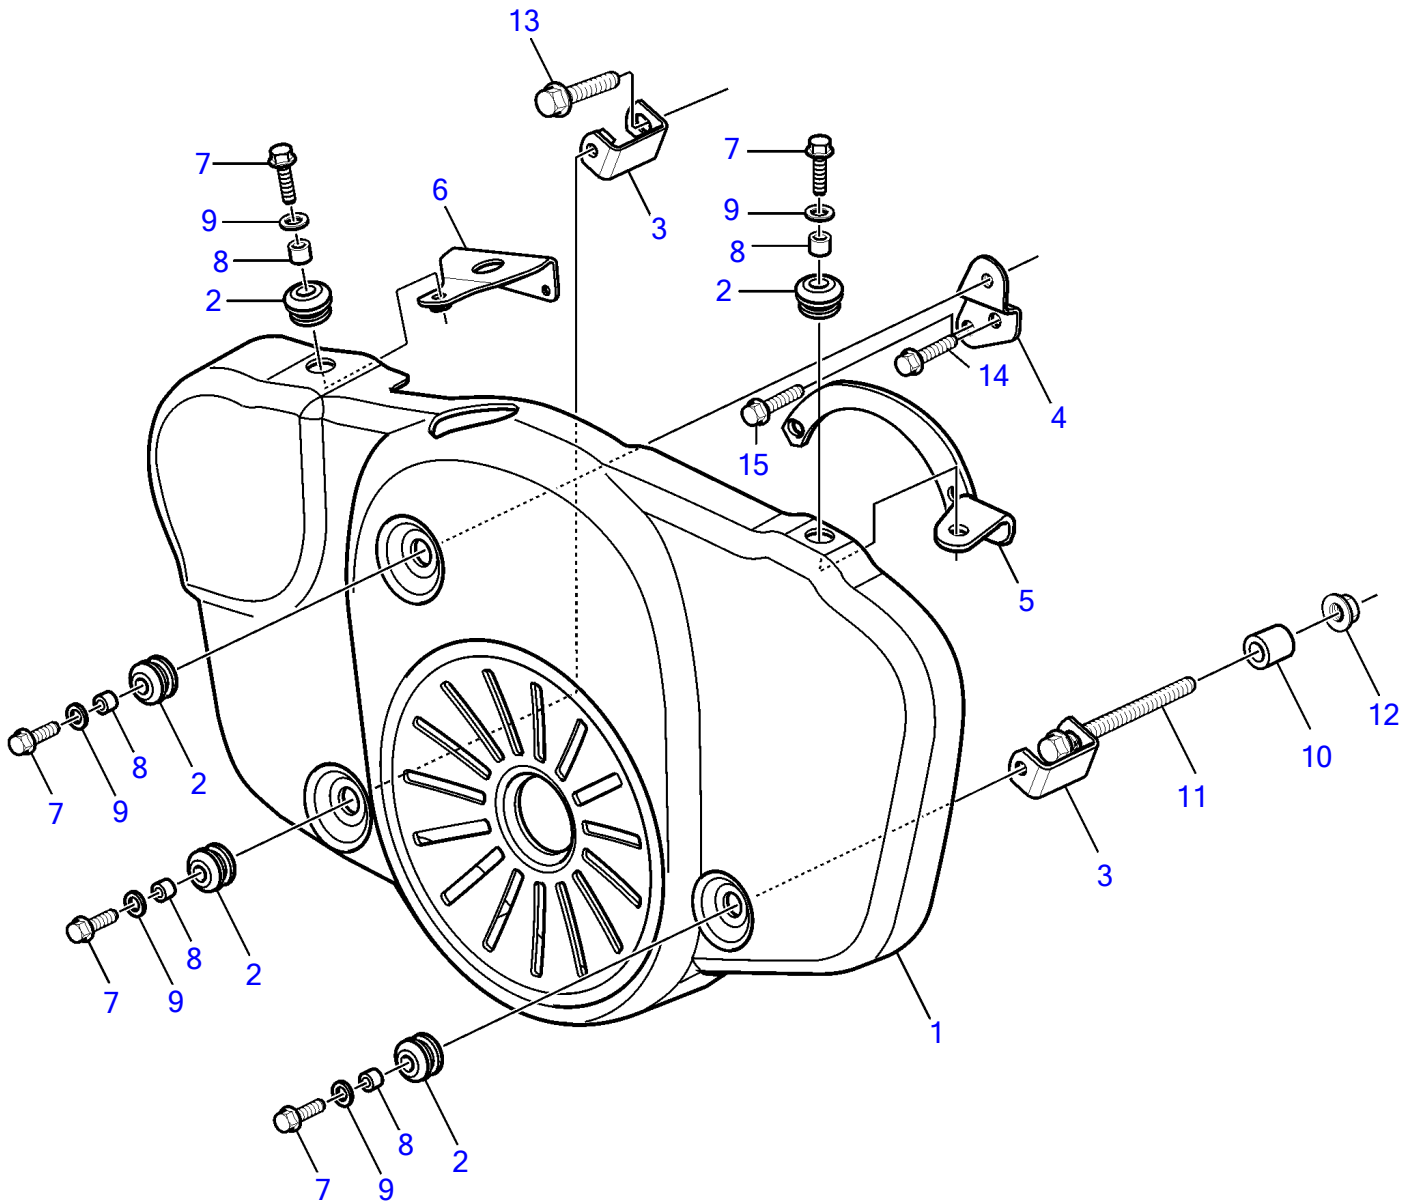

D6-370A-F, D6-370D-F, D6-400A-F, D6-435D-F, D6-435I-SC-F, D6-435I-WJ-F

25510

D6-370A-F, D6-370D-F, D6-400A-F, D6-435D-F, D6-435I-SC-F, D6-435I-WJ-F

| REF | PART NO. | QTY | DESCRIPTION    | NOTES                |
|-----|----------|-----|----------------|----------------------|
| 1   | 3808883  | 1   | Belt protector | Replaced by 21119505 |
|     | 21119505 | 1   | Belt protector | Replaced by 21262733 |
|     | 21262733 | 1   | Belt protector | SOLAS                |
| 2   | 673989   | 5   | • Grommet      |                      |
| 3   | 3588731  | 2   | Bracket        |                      |
| 4   | 3588732  | 1   | Bracket        |                      |
| 5   | 21368512 | 1   | Bracket        |                      |
| 6   | 21142168 | 1   | Bracket        |                      |
| 7   | 963567   | 5   | Hexagon screw  |                      |
| 8   | 3830336  | 5   | Spacer         |                      |
| 9   | 941670   | 5   | Washer         |                      |
| 10  | 1678297  | 1   | Spacer sleeve  |                      |
| 11  | 979935   | 1   | Flange screw   | L=160mm              |
| 12  | 971096   | 1   | Flange nut     |                      |
| 13  | 978447   | 1   | Flange screw   |                      |
| 14  | 965186   | 1   | Flange screw   |                      |
| 15  | 965190   | 1   | Flange screw   |                      |