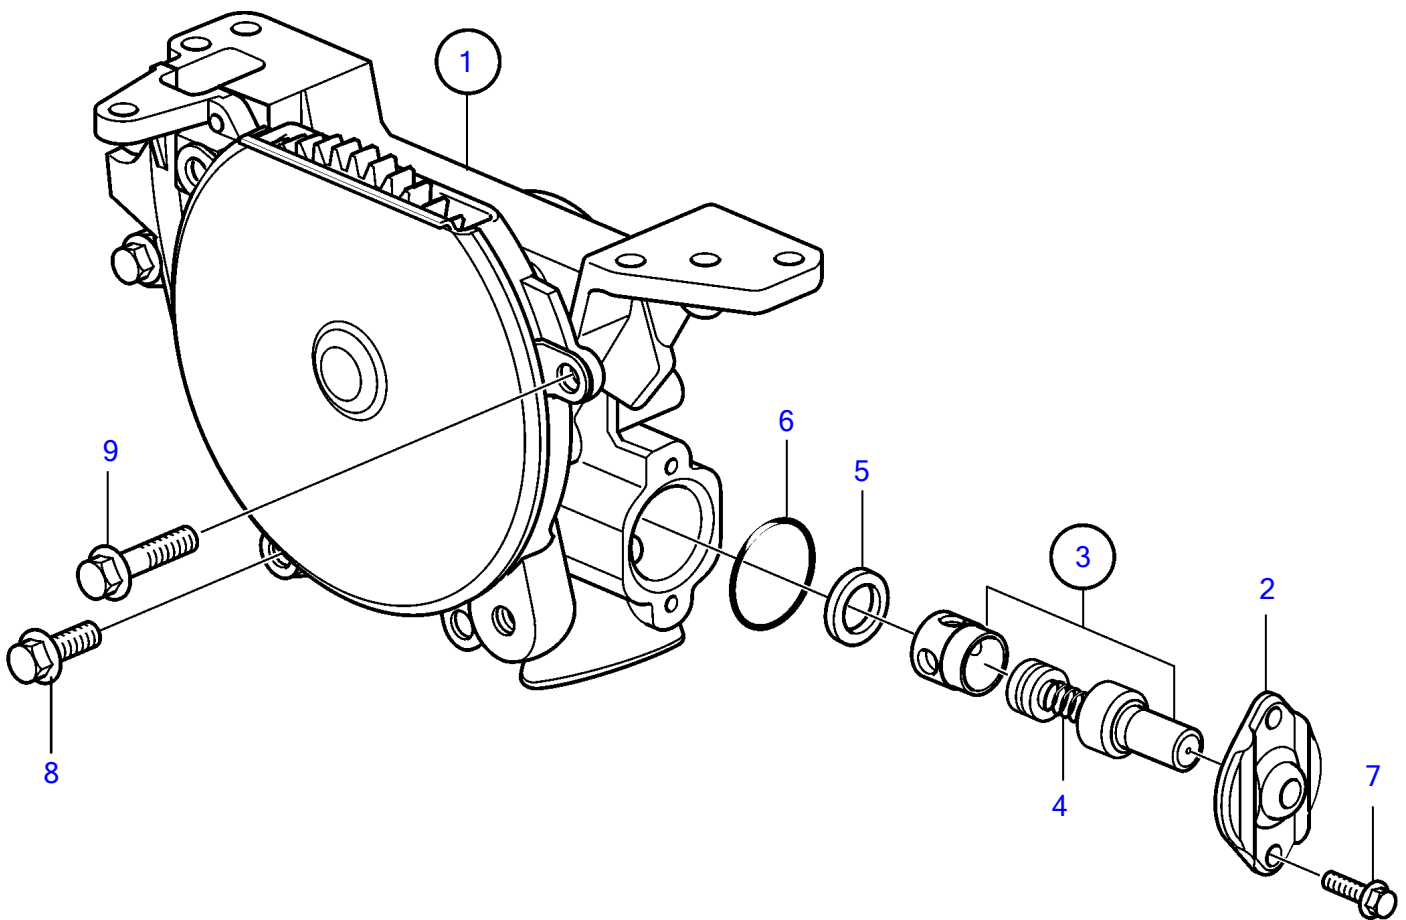

D6-300A-F, D6-300D-F (MC), D6-300I-F, D6-330A-F, D6-330D-F, D6-330I-F, D6-370A-F, D6-370D-F, D6-370I-F, D6-400A-F, D6-435D-F, D6-435I-SC-F, D6-435I-WJ-F

24266

D6-300A-F, D6-300D-F (MC), D6-300I-F, D6-330A-F, D6-330D-F, D6-330I-F, D6-370A-F, D6-370D-F, D6-370I-F, D6-400A-F, D6-435D-F, D6-435I-SC-F, D6-435I-WJ-F

REF	PART NO.	QTY	DESCRIPTION	NOTES
1	3582667	1	Oil pump	
2	471648	1	• Cover	
3	3826265	1	• Reduction valve	
4	3826266	1	• • Spring	
5	469846	1	• Sealing ring	
6	949659	1	• O-ring	
7	946544	2	• Flange screw	L=16mm
8	946470	2	• Flange screw	L=35mm
9	967949	2	• Flange screw	L=12mm