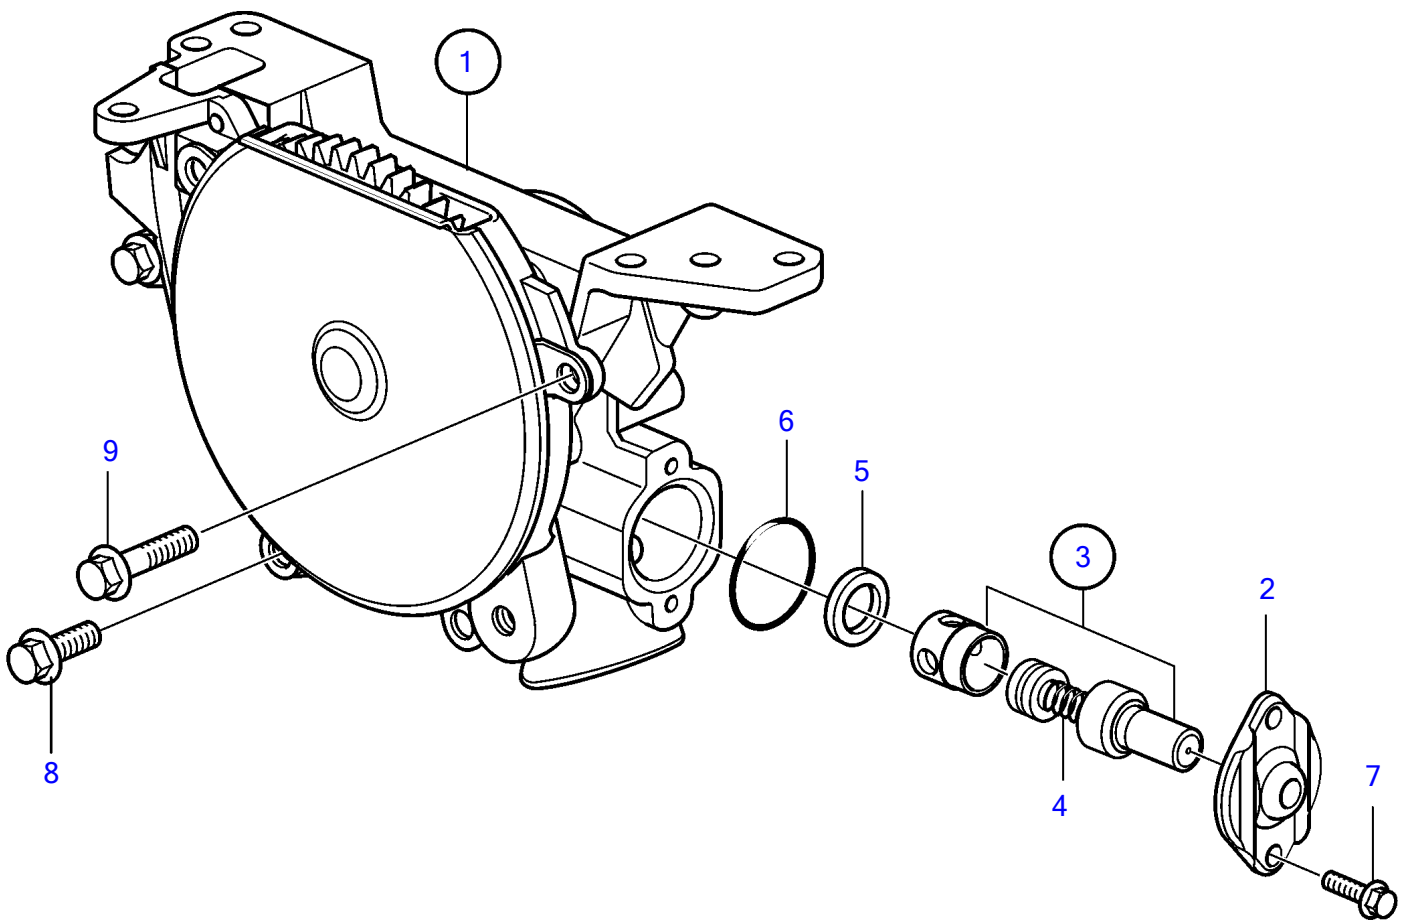

D6-300A-F, D6-300D-F (MC), D6-300I-F, D6-330A-F, D6-330D-F, D6-330I-F, D6-370A-F, D6-370D-F, D6-370I-F, D6-400A-F, D6-435D-F, D6-435I-SC-F, D6-435I-WJ-F

24266

D6-300A-F, D6-300D-F (MC), D6-300I-F, D6-330A-F, D6-330D-F, D6-330I-F, D6-370A-F, D6-370D-F, D6-370I-F, D6-400A-F, D6-435D-F, D6-435I-SC-F, D6-435I-WJ-F

REF	PART NO.	QTY	DESCRIPTION	NOTES
1	3582667	1	Oil pump	
2	471648	1	• Cover	
3	3826265	1	• Reduction valve	
4	3826266	1	• • Spring	
5	469846	1	• Sealing ring	
6	949659	1	• O-ring	
7	946544	2	• Flange screw	L=16mm
8	946470	2	• Flange screw	L=35mm
9	967949	2	• Flange screw	L=12mm