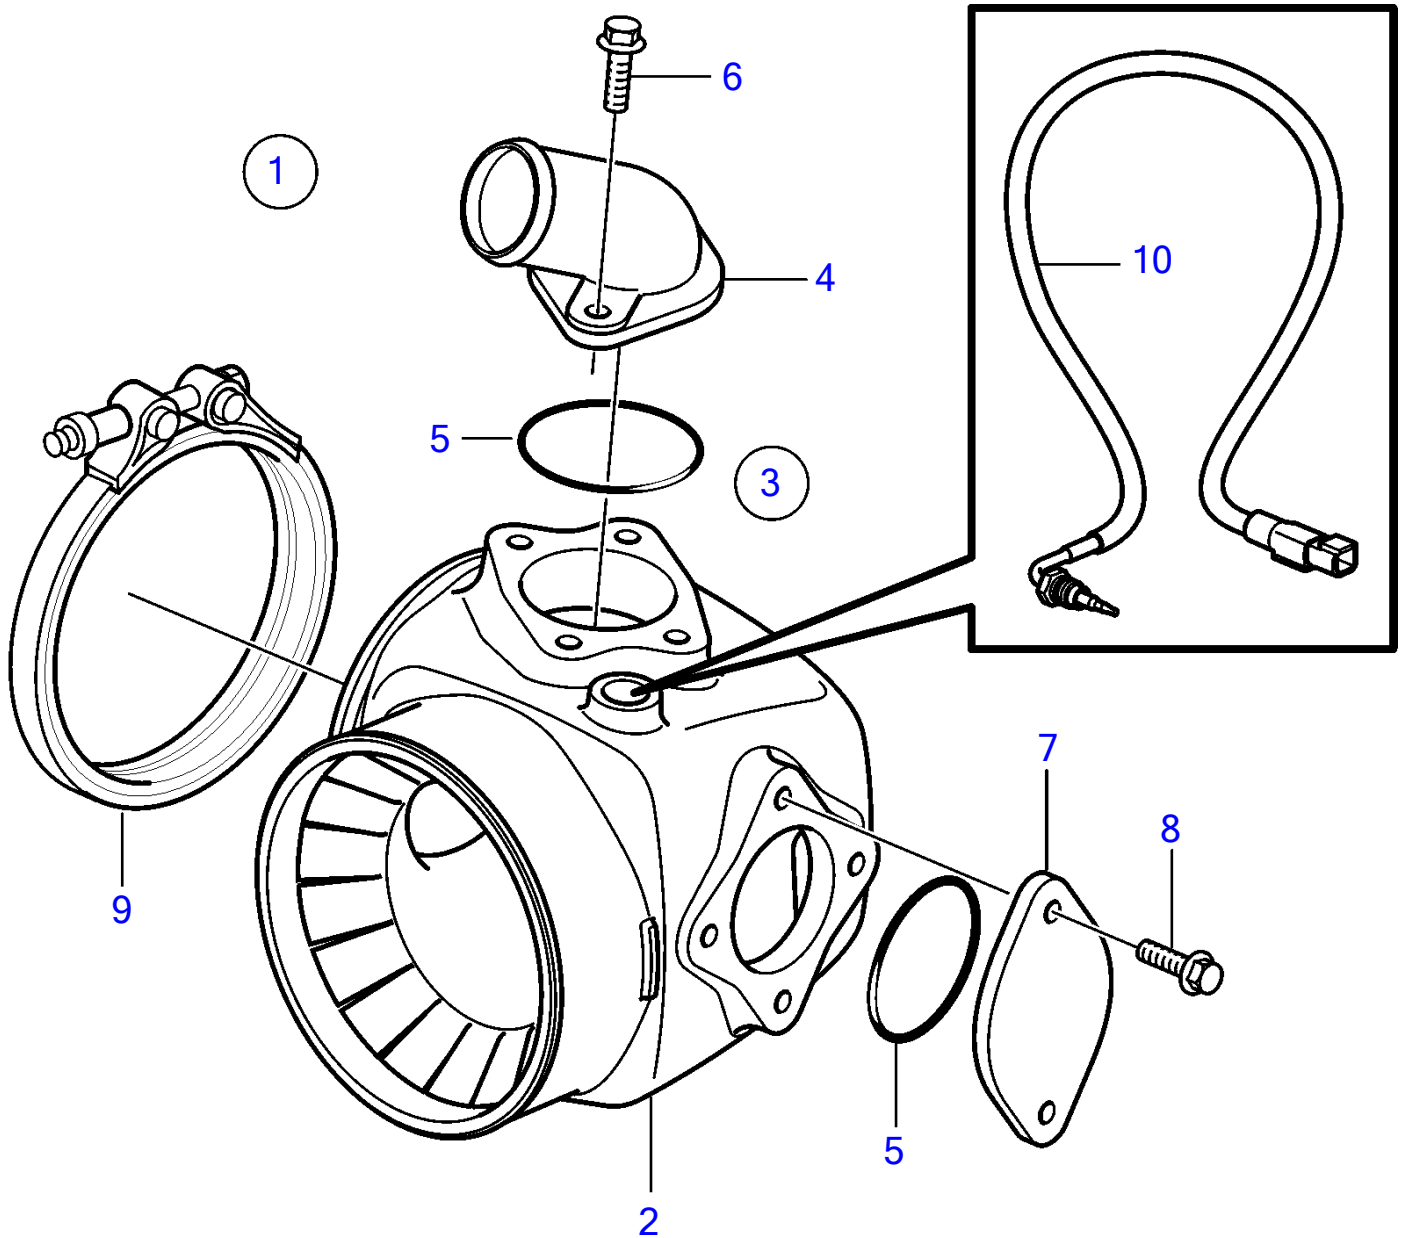

D6-300I-F, D6-330I-F, D6-370I-F, D6-435I-SC-F, D6-435I-WJ-F

26302

D6-300I-F, D6-330I-F, D6-370I-F, D6-435I-SC-F, D6-435I-WJ-F

REF	PART NO.	QTY	DESCRIPTION	SEE SEC.	NOTES
1		1	Exhaust pipe kit		
2	21700014	1	• Exhaust riser		
3		1	• Kit		
4	21450768	1	• • Connector		
5	969415	2	• • O-ring		
6	948356	2	• • Flange screw		
7	3584006	1	• • Cover		
8	946934	2	• • Flange screw		
9	21325767	1	• • V-band clamp		
10	21673187	1	Temperature sensor		
			• Installation Instruction 47703789	47703789-EN	Sensor