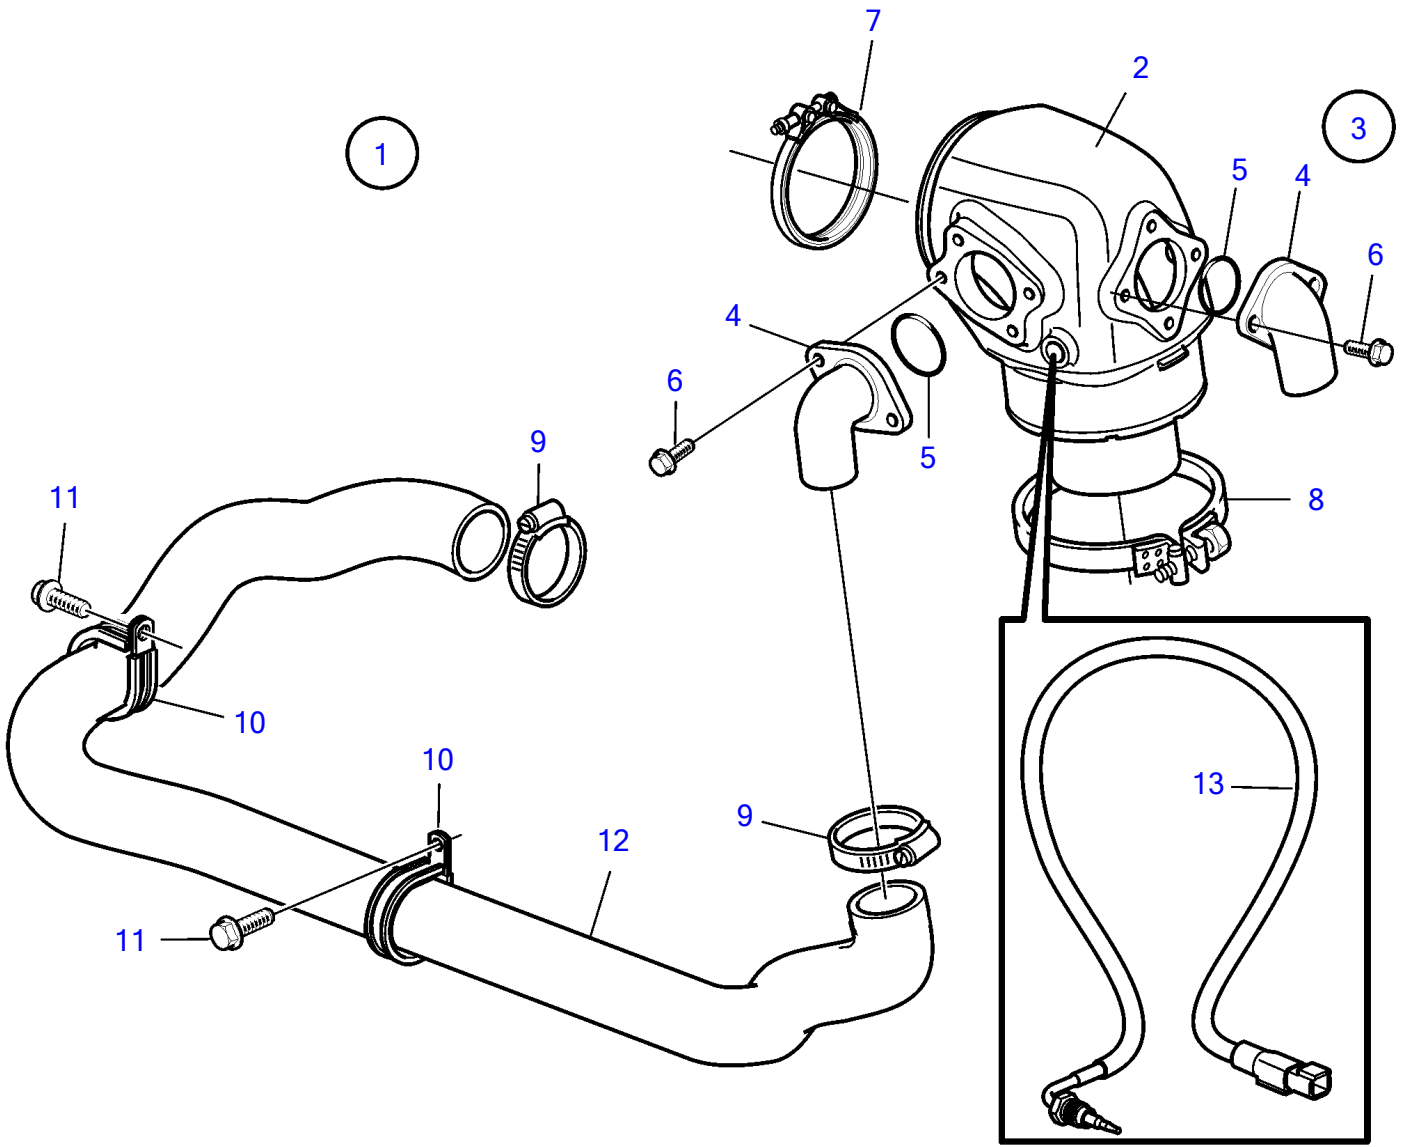

D6-300A-F, D6-330A-F, D6-370A-F, D6-400A-F

26300

D6-300A-F, D6-330A-F, D6-370A-F, D6-400A-F

REF	PART NO.	QTY	DESCRIPTION	SEE SEC.	NOTES
1		1	Exhaust pipe kit		
2	21684825	1	• Exhaust riser		
3	(3887553)	1	• Kit		Obsolete part
4	21450768	2	• • Connector		
5	969415	2	• • O-ring		
6	948356	4	• • Flange screw		
7	21325767	1	• • V-band clamp		
8	3817486	1	• • Hose clamp		
9	961671	3	• • Hose clamp		
10	969354	2	• • Clamp		
11	946440	2	• • Flange screw		
12	40005130	1	• Hose		
13	21673187	1	• Temperature sensor		
			• Installation Instruction 47703789	47703789-EN	Sensor