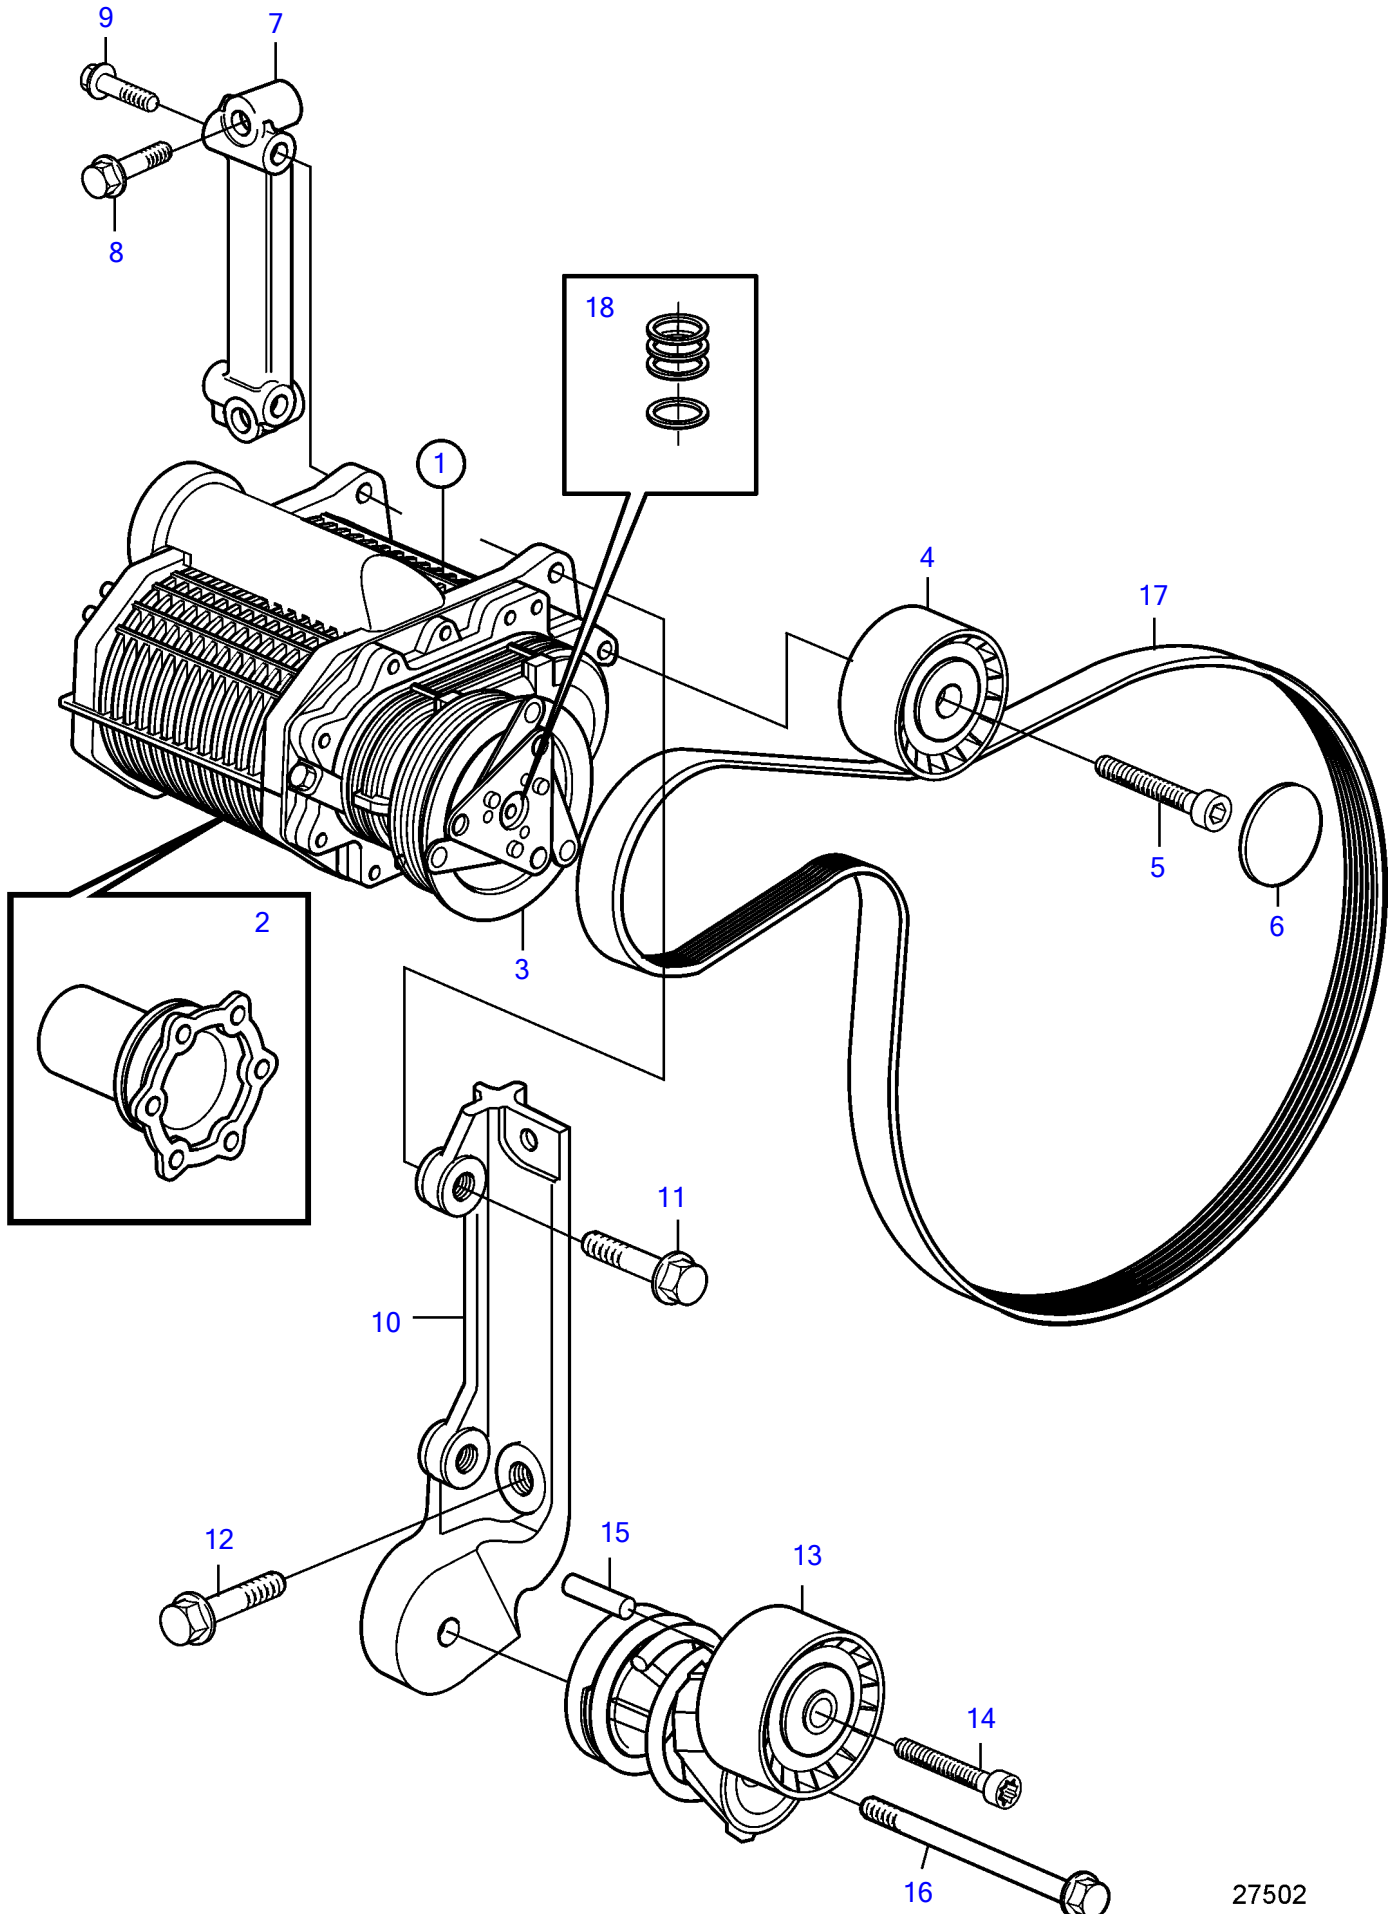

D6-400A-F, D6-435D-F, D6-435I-SC-F

27502

D6-400A-F, D6-435D-F, D6-435I-SC-F

REF	PART NO.	QTY	DESCRIPTION	NOTES
1	3812783	1	Supercharger	12V
	3801242	1	Compressor, exch, exch	12V
	3817945	1	Supercharger	24V
	3801243	1	Compressor, exch, exch	24V
2	22409091	1	• Spindle	
3	21325457	1	Clutch	12V
	21325456	1	Clutch	24V
4	3847482	1	Idler pulley	
5	959224	1	Hex. socket screw	
6		1	Protecting cover	
7	3887774	1	Support	
8	946472	2	Flange screw	
9	946329	2	Flange screw	
10	3588069	1	Bracket	
11	947790	2	Flange screw	
12	965222	2	Flange screw	
13	21786692	1	Belt tensioner	
14		1	• Allen head screw	
15	950542	1	Pin	
16	947790	1	Flange screw	
17	21405493	1	Belt	
18	22223315	1	Shim	