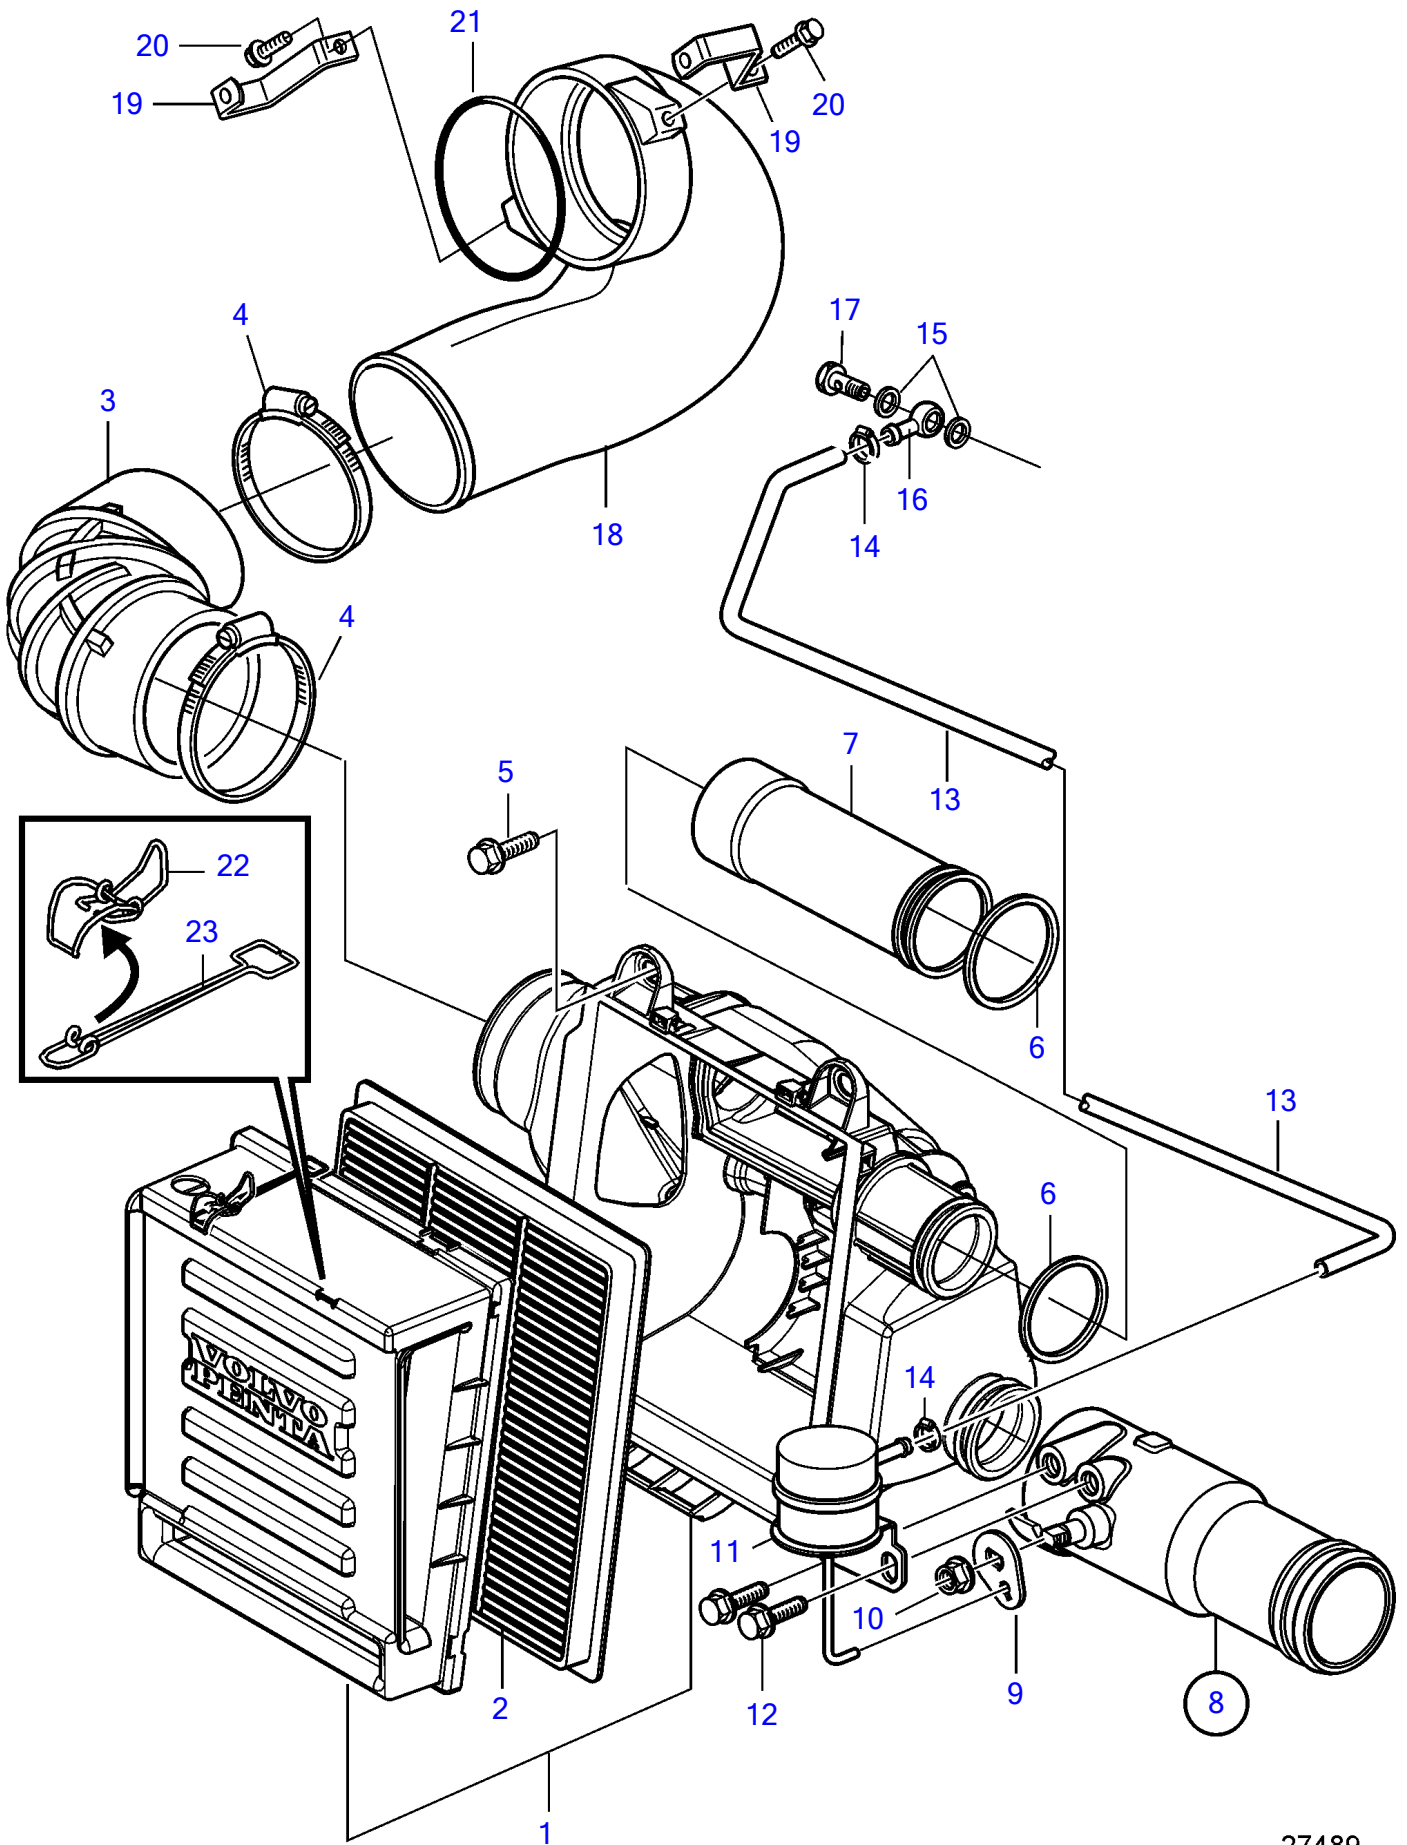

D6-400A-F, D6-435D-F, D6-435I-SC-F

27489

D6-400A-F, D6-435D-F, D6-435I-SC-F

REF	PART NO.	QTY	DESCRIPTION	NOTES
1	3595018	1	Air cleaner	
2	21702999	1	Insert	
3	3587119	1	Hose	
4	982694	2	Hose clamp	
5	945444	2	Flange screw	
6	864722	4	Sealing ring	
7	3584244	1	Pipe	
8	3887974	1	Valve	
9	(3887635)	1	• Handle	Obsolete part
10	948645	1	• Flange lock nut	
11	(3887771)	1	• Vacuum regulator	Obsolete part
12	947107	2	• Flange screw	
13	942700	X	Hose	
14	976576	2	Hose clamp	
15	11994	2	Gasket	
16	858750	1	Banjo nipple	
17	969299	1	Hollow screw	
18	3887751	1	Connector	
19	3819229	2	Bracket	
20	946544	2	Flange screw	
21	990712	1	O-ring	
22	22428297	4	Anchorage	
23	22428286	2	Extension	