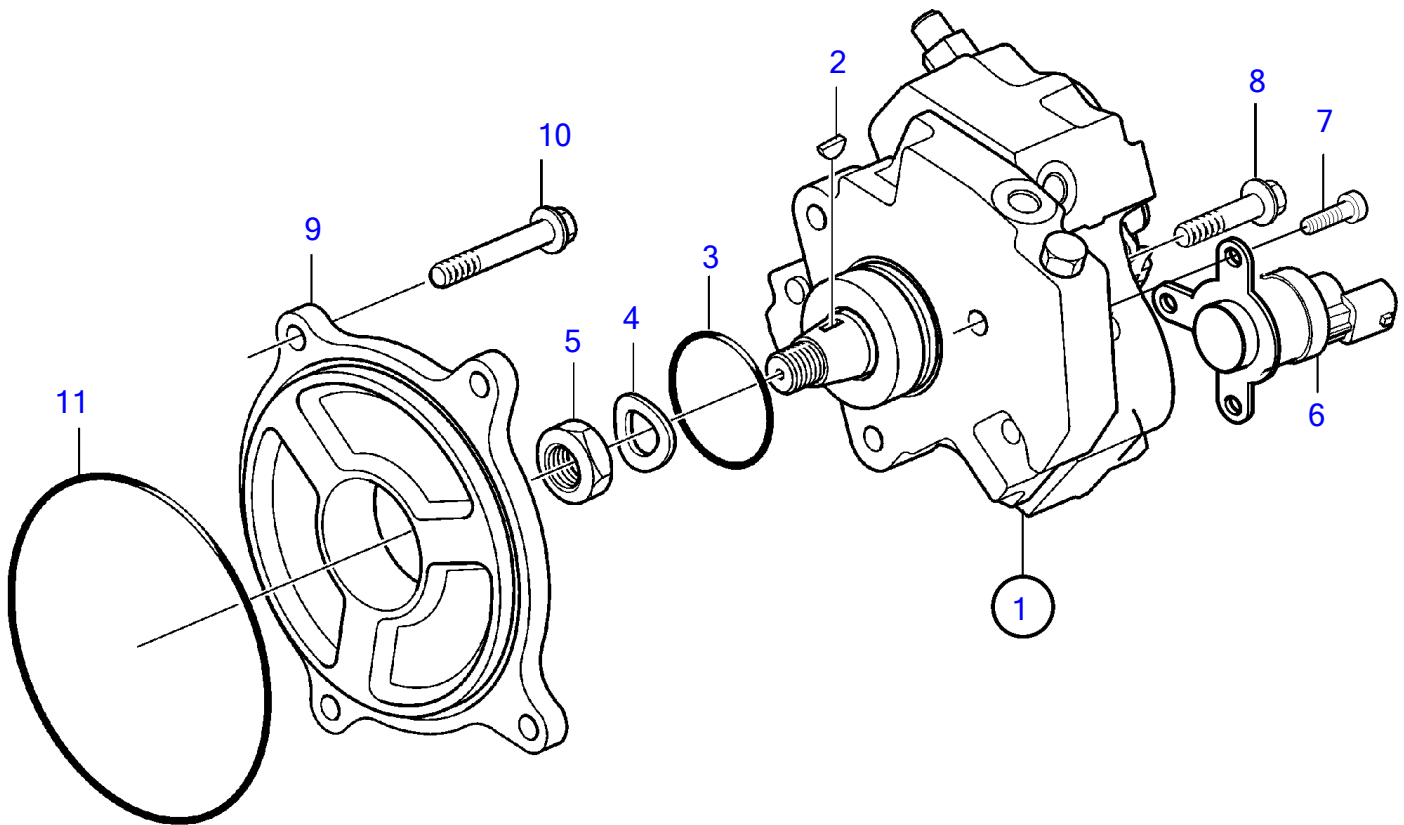

D6-300A-F, D6-300D-F (MC), D6-300I-F, D6-330A-F, D6-330D-F, D6-330I-F, D6-370A-F, D6-370D-F, D6-370I-F, D6-400A-F, D6-435D-F, D6-435I-SC-F, D6-435I-WJ-F

26502

D6-300A-F, D6-300D-F (MC), D6-300I-F, D6-330A-F, D6-330D-F, D6-330I-F, D6-370A-F, D6-370D-F, D6-370I-F, D6-400A-F, D6-435D-F, D6-435I-SC-F, D6-435I-WJ-F

REF	PART NO.	QTY	DESCRIPTION	NOTES
1	889635	1	High-pressure pump	
	3803633	1	High-pressure pump,, exch	
2	243734	1	• Woodruff key	
3	8631580	1	• O-ring	
4	3588228	1	• Spring washer	
5	3588229	1	• Hexagon nut	
6	21945363	1	Solenoid valve	
7	959190	3	Hex. socket screw	
8	947760	3	Flange screw	L=40mm
9	3885130	1	Intermediate plate	
10	965217	4	Flange screw	L=65mm
11	948888	1	O-ring	