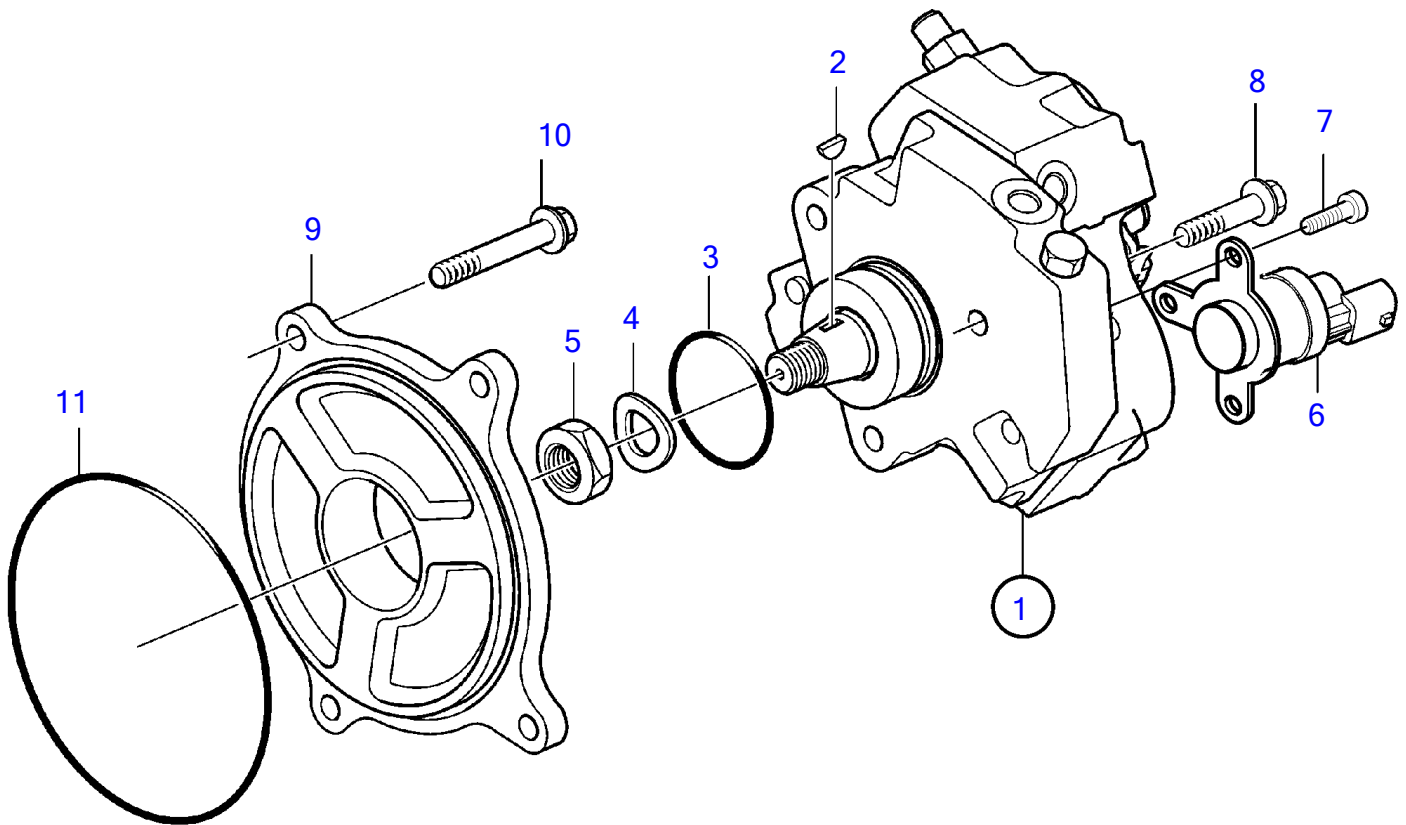

D6-300A-F, D6-300D-F (MC), D6-300I-F, D6-330A-F, D6-330D-F, D6-330I-F, D6-370A-F, D6-370D-F, D6-370I-F, D6-400A-F, D6-435D-F, D6-435I-SC-F, D6-435I-WJ-F

26502

D6-300A-F, D6-300D-F (MC), D6-300I-F, D6-330A-F, D6-330D-F, D6-330I-F, D6-370A-F, D6-370D-F, D6-370I-F, D6-400A-F, D6-435D-F, D6-435I-SC-F, D6-435I-WJ-F

REF	PART NO.	QTY	DESCRIPTION	NOTES
1	889635	1	High-pressure pump	
	3803633	1	High-pressure pump,, exch	
2	243734	1	• Woodruff key	
3	8631580	1	• O-ring	
4	3588228	1	• Spring washer	
5	3588229	1	• Hexagon nut	
6	21945363	1	Solenoid valve	
7	959190	3	Hex. socket screw	
8	947760	3	Flange screw	L=40mm
9	3885130	1	Intermediate plate	
10	965217	4	Flange screw	L=65mm
11	948888	1	O-ring	