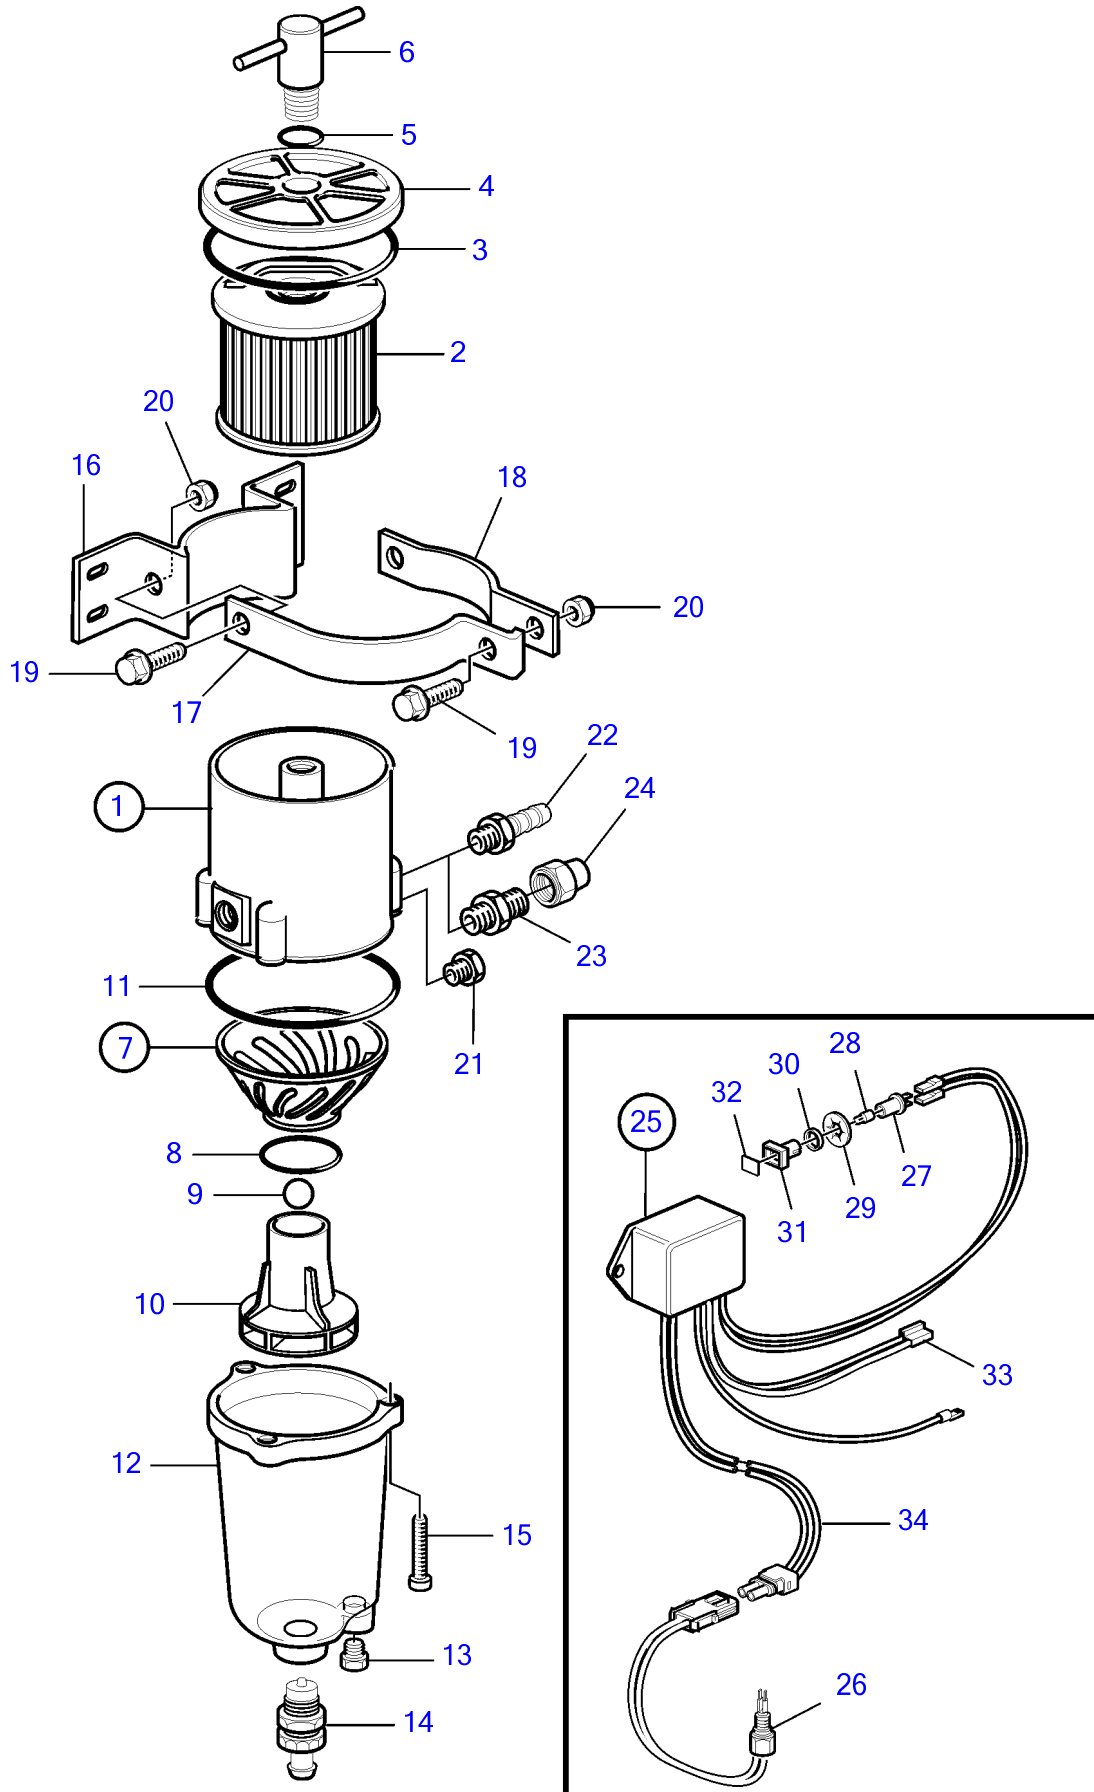

D6-300A-F, D6-300D-F (MC), D6-300I-F, D6-330A-F, D6-330D-F, D6-330I-F, D6-370A-F, D6-370D-F, D6-370I-F, D6-400A-F, D6-435D-F, D6-435I-SC-F, D6-435I-TC-F, D6-435I-WJ-F

D6-300A-F, D6-300D-F (MC), D6-300I-F, D6-330A-F, D6-330D-F, D6-330I-F, D6-370A-F, D6-370D-F, D6-370I-F, D6-400A-F, D6-435D-F, D6-435I-SC-F, D6-435I-TC-F, D6-435I-WJ-F

REF	PART NO.	QTY	DESCRIPTION	SEE SEC.	NOTES
1	861143	1	Fuel filter		Repl by 877762
			• Bulletin 50-03	50-03-EN	Extra Fuel/Water Separators, D2010, D22
			• Bulletin 50-10	50-10-EN	Changes in Fuel Filter Program due to Legislation
			• Bulletin 50-11A	50-11A-EN	Fuel Filters / Water Separators
1	877762	1	Fuel filter		
			• Bulletin P-44-5-18	P-44-5-18-EN	Water in Fuel Alarm for fuel pre-filters
1			•		
			•	9024	
2	1147147	1	• Fuel filter insert		2 mikron
	861014	1	• Insert		10 mikron, Std
	3581760	1	• Insert		30 mikron
3	838504	1	• Gasket		
4		1	• Lock		
5	838505	1	• O-ring		
6		1	• Handle		
7	861455	1	• O-ring		
8		1	• • O-ring		
9		1	• • Ball		
10		1	• • Insert		
11	3838861	1	• • Gasket		(838502)
12	3838848	1	• Bowl		(861453)
13		1	• Plug		
14	861456	1	• Faucet		
15	950024	4	• Cross recessed screw		
16		1	• Bracket		
17		1	• Clamp		
18		1	• Clamp		
19		3	• Screw		
20		3	• Nut		
21		1	• Plug		
22	3825000	X	Hose nipple		(834781)
23	954337	X	Nipple		
24	954323	X	Fitting nut		
25	1140724	1	Level guard		
26	3588916	1	• Alarm kit		
27	808175	1	• Lamp socket		
28	19923	1	• Bulb		12V, 2W
	182059	1	• Bulb		24V, 3W
29	967583	1	• Retainer		
30	829714	1	• Sealing ring		
31	838455	1	• Retainer		
32	872591	1	• Symbol strip		
33		X	• cables and terminals	1963	
34	881774	1	Wiring harness		