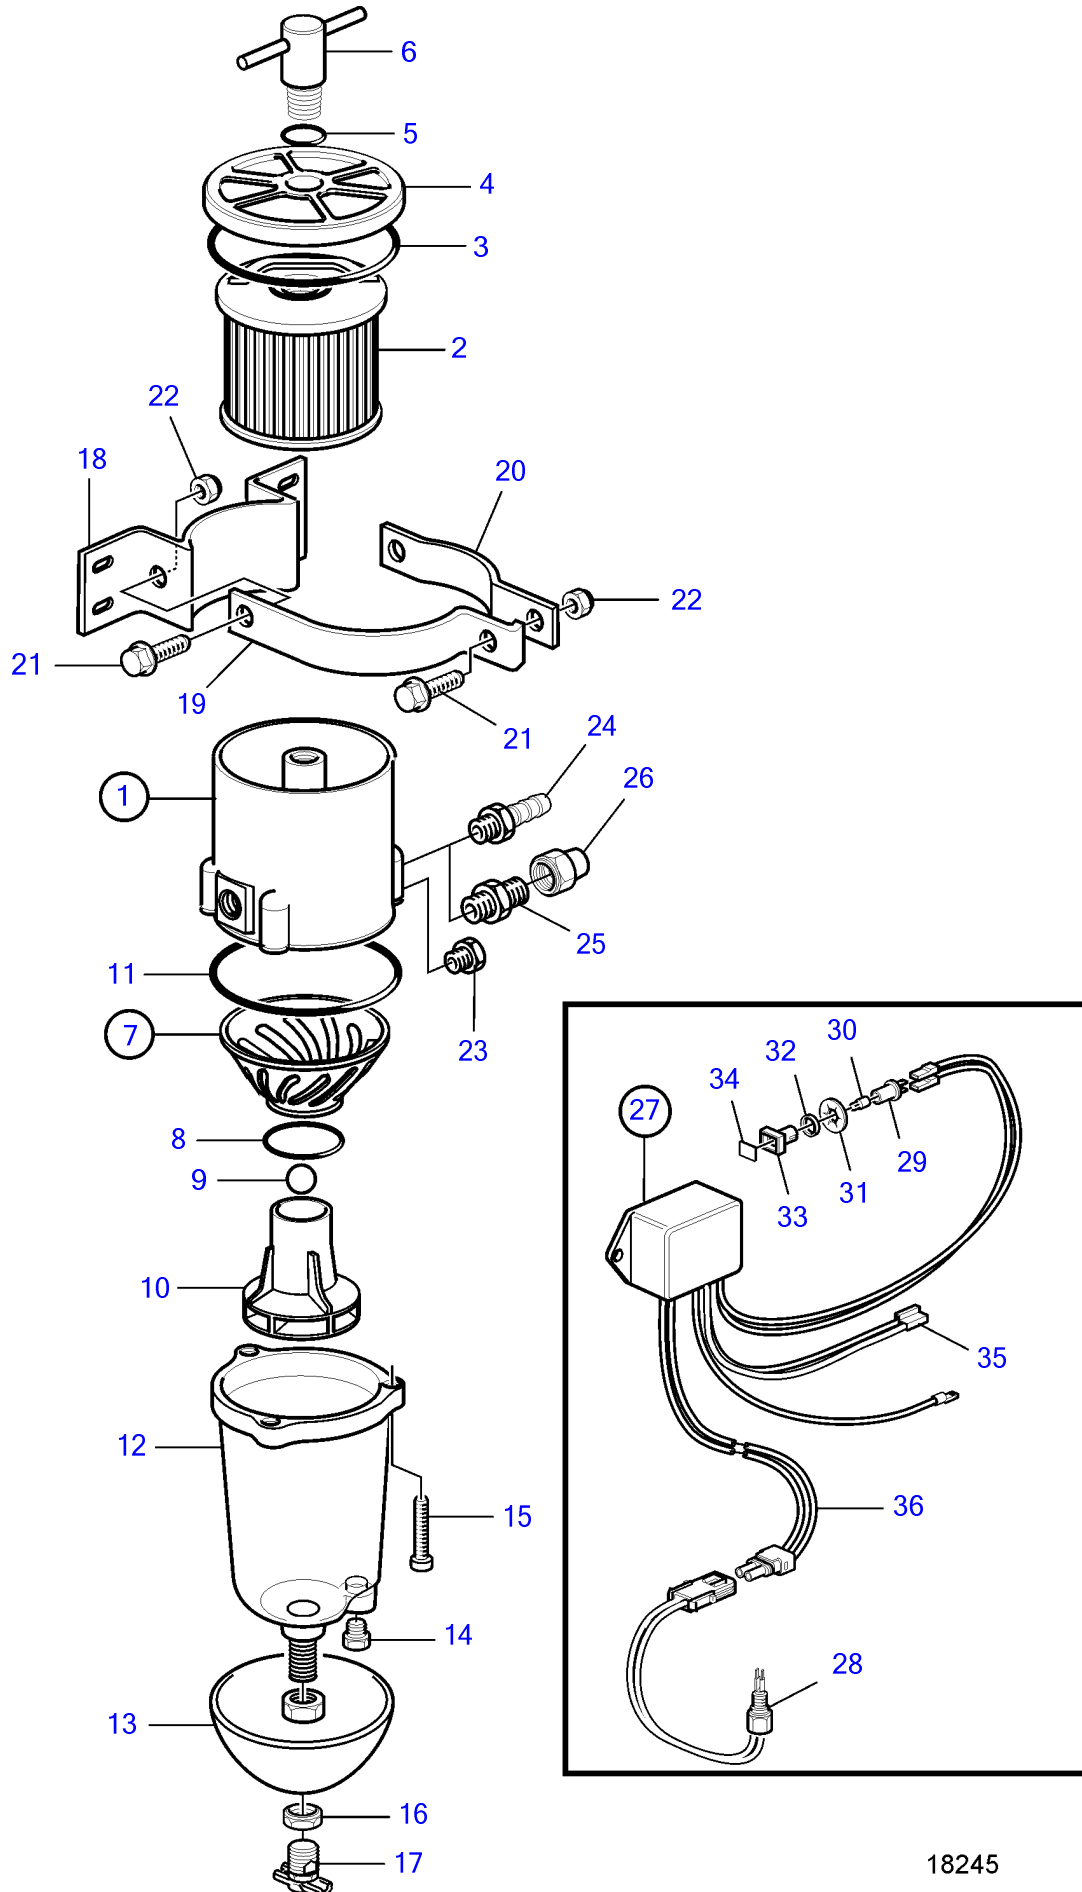

D6-300A-F, D6-300D-F (MC), D6-300I-F, D6-330A-F, D6-330D-F, D6-330I-F, D6-370A-F, D6-370D-F, D6-370I-F, D6-400A-F, D6-435D-F, D6-435I-SC-F, D6-435I-TC-F, D6-435I-WJ-F

18245

D6-300A-F, D6-300D-F (MC), D6-300I-F, D6-330A-F, D6-330D-F, D6-330I-F, D6-370A-F, D6-370D-F, D6-370I-F, D6-400A-F, D6-435D-F, D6-435I-SC-F, D6-435I-TC-F, D6-435I-WJ-F

REF	PART NO.	QTY	DESCRIPTION	SEE SEC.	NOTES
1	3582350	1	Fuel filter		Repl by 877763
			▪ Bulletin 50-11A	50-11A-EN	Fuel Filters / Water Separators
1	877763	1	Fuel filter		
			▪	37059	
			▪ Bulletin P-44-5-18	P-44-5-18-EN	Water in Fuel Alarm for fuel pre-filters
2	861014	1	▪ Insert		
3	838504	1	▪ Gasket		
4		1	▪ Lock		
5	838505	1	▪ O-ring		
6		1	▪ Handle		
7	861455	1	▪ O-ring		
8		1	▪ ▪ O-ring		
9		1	▪ ▪ Ball		
10		1	▪ ▪ Insert		
11	3838861	1	▪ ▪ Gasket		(838502)
12	3838849	1	Bowl		
13		1	▪ Heat shield		
14		1	▪ Plug		
15	950024	4	▪ Cross recessed screw		
16	(861459)	2	▪ Nut		Obsolete part
17	(861458)	1	▪ Faucet		Obsolete part
18		1	▪ Bracket		
19		1	▪ Clamp		
20		1	▪ Clamp		
21		3	▪ Screw		
22		3	▪ Nut		
23		1	▪ Plug		
24	3825000	X	Hose nipple		(834781)
25	954337	X	Nipple		
26	954323	X	Fitting nut		
27	1140724	1	Level guard		(1140609)
28	3588916	1	▪ Alarm kit		
29	808175	1	▪ Lamp socket		
30	19923	1	▪ Bulb		12V, 2W
	182059	1	▪ Bulb		24V, 3W
31	967583	1	▪ Retainer		
32	829714	1	▪ Sealing ring		
33	838455	1	▪ Retainer		
34	872591	1	▪ Symbol strip		
35		X	▪ cables and terminals	1963	
36	881774	1	Wiring harness		