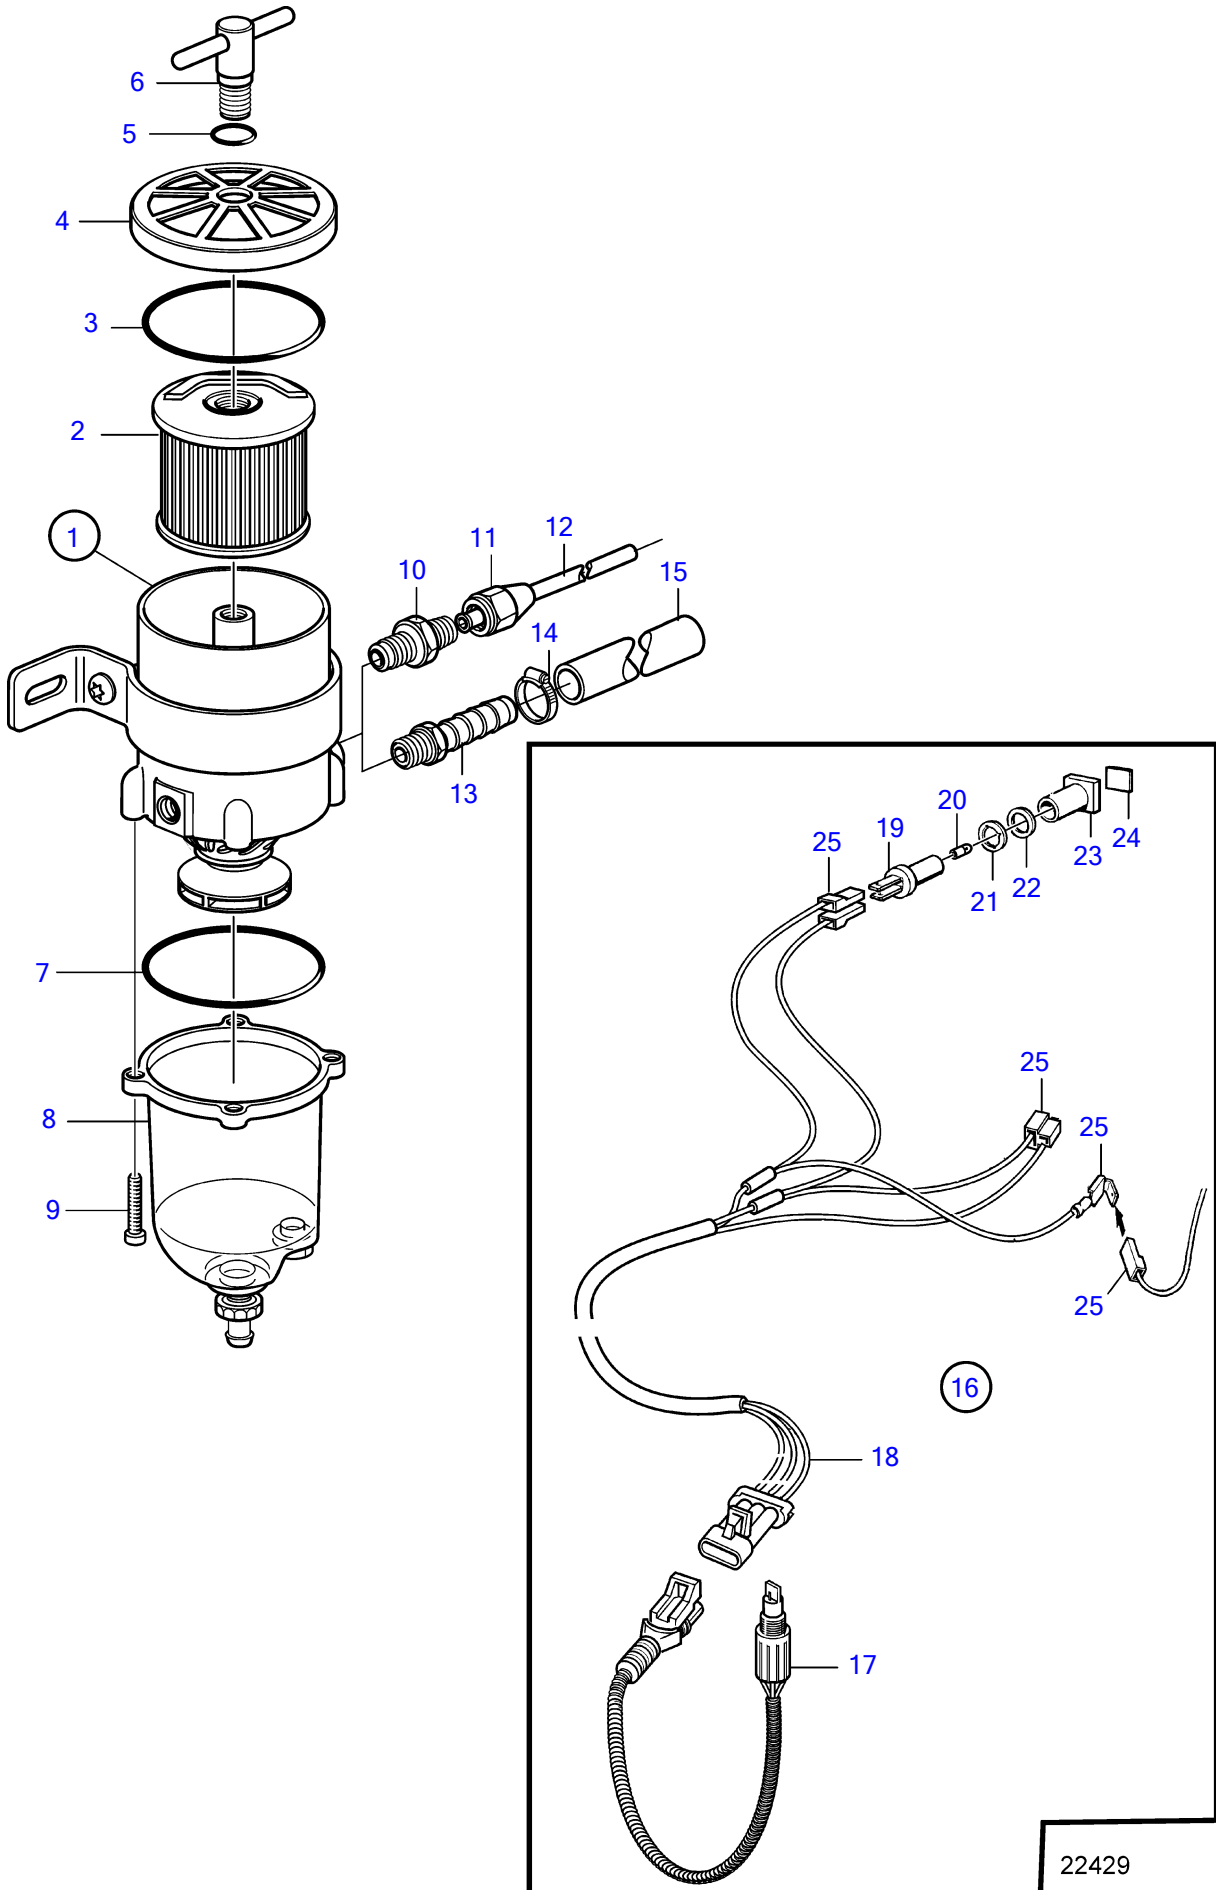

D6-300A-F, D6-300D-F (MC), D6-300I-F, D6-330A-F, D6-330D-F, D6-330I-F, D6-370A-F, D6-370D-F, D6-370I-F, D6-400A-F, D6-435D-F, D6-435I-SC-F, D6-435I-TC-F, D6-435I-WJ-F

22429

D6-300A-F, D6-300D-F (MC), D6-300I-F, D6-330A-F, D6-330D-F, D6-330I-F, D6-370A-F, D6-370D-F, D6-370I-F, D6-400A-F, D6-435D-F, D6-435I-SC-F, D6-435I-TC-F, D6-435I-WJ-F

REF	PART NO.	QTY	DESCRIPTION	SEE SEC.	NOTES
1	877762	1	Fuel filter		(861143)
			▪ Bulletin P-44-5-18	P-44-5-18-EN	Water in Fuel Alarm for fuel pre-filters
2	1147147	1	▪ Fuel filter insert		2 mikron
	861014	1	▪ Insert		10 mikron, Std
	3581760	1	▪ Insert		30 mikron
3	838504	1	▪ Gasket		
4		1	▪ Lock		
5	838505	1	▪ O-ring		
6		1	▪ Handle		
7	3838861	1	▪ Gasket		
8	3838848	1	▪ Bowl		
9	950024	4	▪ Cross recessed screw		
10	954337	2	Nipple		
11	954323	2	Fitting nut		
12	1140062	2	Copper tube		
13	3825000	2	Hose nipple		
14	961664	2	Hose clamp		
15	861057	X	Fuel hose		3/8"
			▪ Bulletin P-23-4-4	P-23-4-4-EN	Fuel Hose P/N 861057
16	1140724	1	Level guard		
17	3588916	1	▪ Alarm kit		
18	881774	1	▪ Wiring harness		
19	808175	1	▪ Lamp socket		
20	19923	1	▪ Bulb		12V, 2W
	182059	1	▪ Bulb		24V, 3W
21	967583	1	▪ Retainer		
22	829714	1	▪ Sealing ring		
23	838455	1	▪ Retainer		
24	872591	1	▪ Symbol strip		
25		X	▪ cables and terminals	1963	