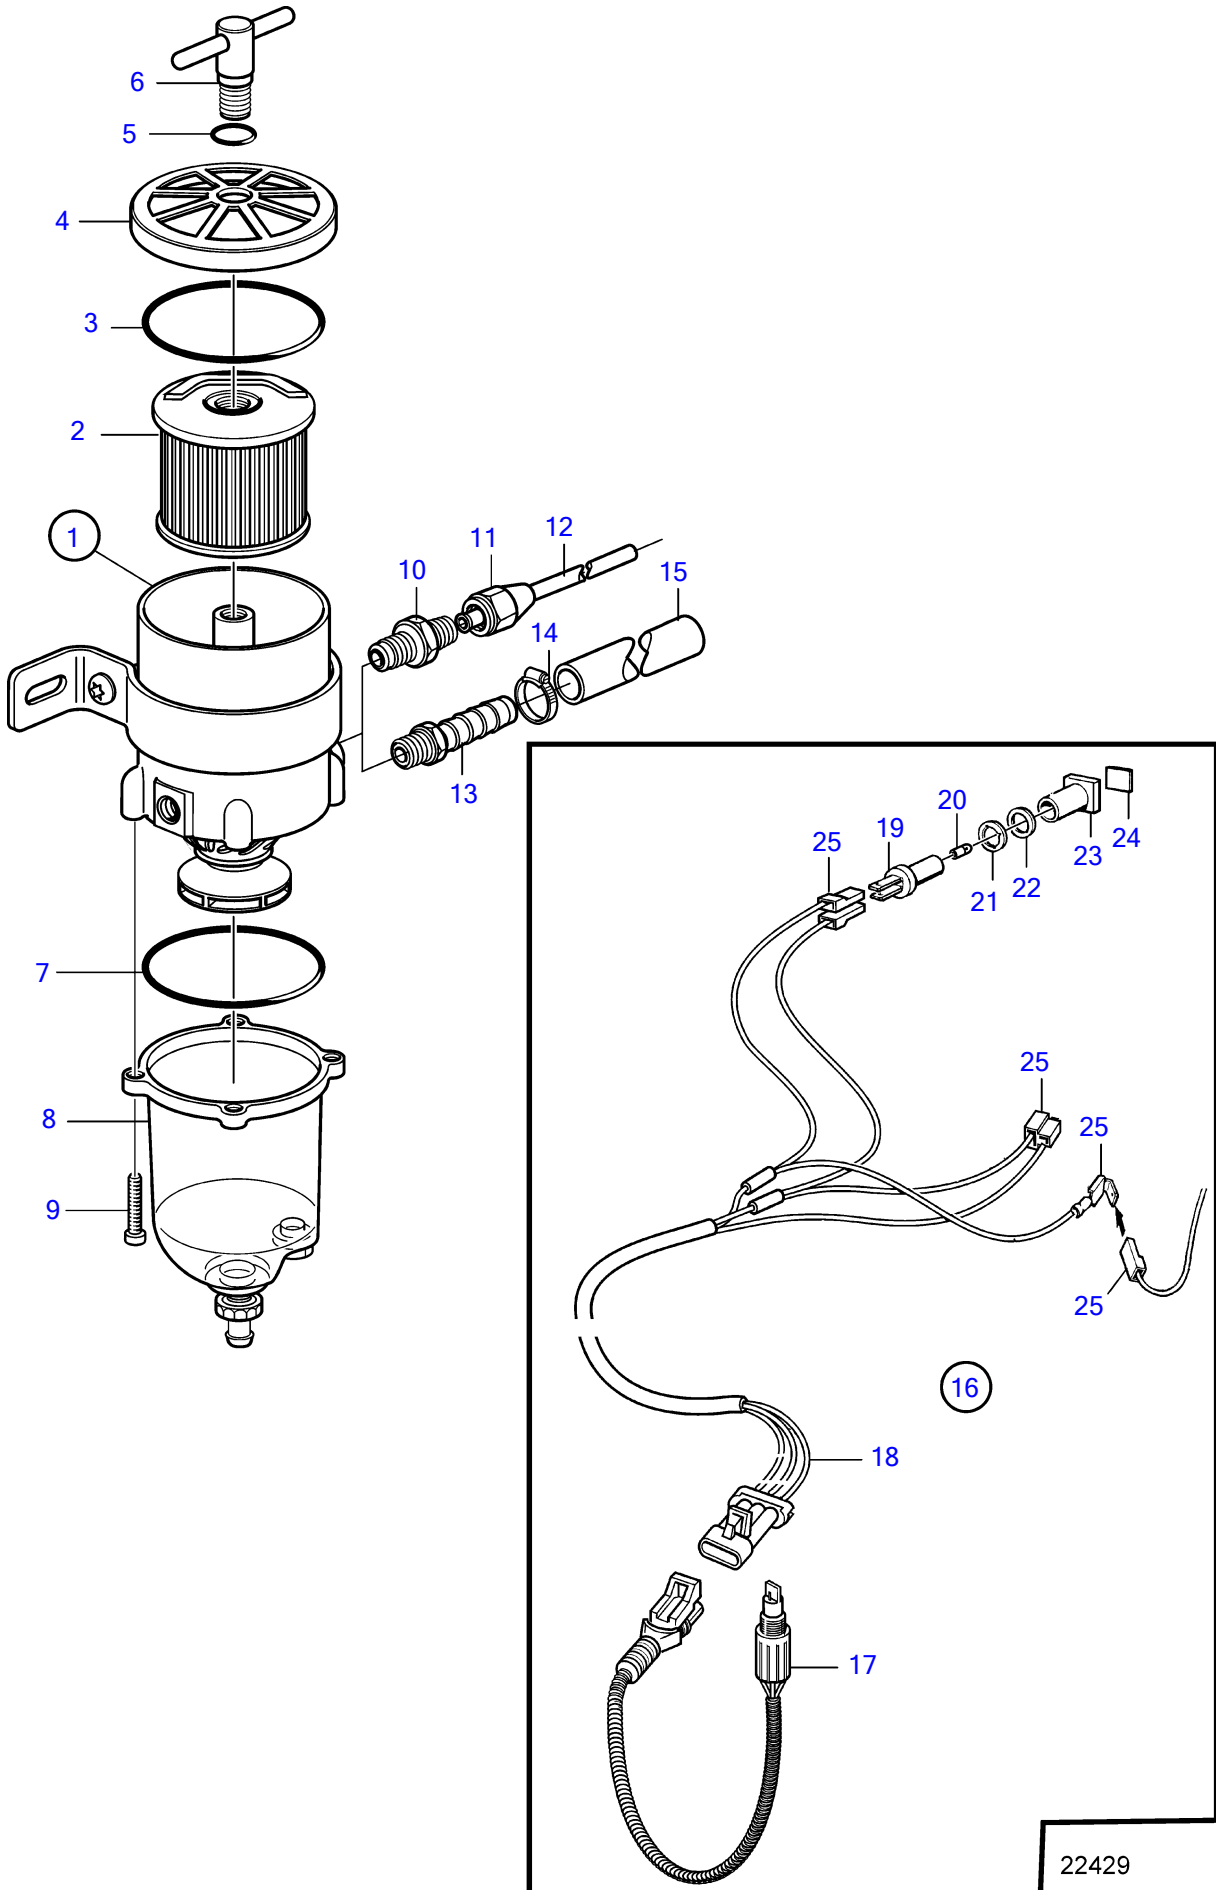

D6-300A-F, D6-300D-F (MC), D6-300I-F, D6-330A-F, D6-330D-F, D6-330I-F, D6-370A-F, D6-370D-F, D6-370I-F, D6-400A-F, D6-435D-F, D6-435I-SC-F, D6-435I-TC-F, D6-435I-WJ-F

D6-300A-F, D6-300D-F (MC), D6-300I-F, D6-330A-F, D6-330D-F, D6-330I-F, D6-370A-F, D6-370D-F, D6-370I-F, D6-400A-F, D6-435D-F, D6-435I-SC-F, D6-435I-TC-F, D6-435I-WJ-F

REF	PART NO.	QTY	DESCRIPTION	SEE SEC.	NOTES
1	877762	1	Fuel filter		(861143)
			▪ Bulletin P-44-5-18	P-44-5-18-EN	Water in Fuel Alarm for fuel pre-filters
2	1147147	1	▪ Fuel filter insert		2 mikron
	861014	1	▪ Insert		10 mikron, Std
	3581760	1	▪ Insert		30 mikron
3	838504	1	▪ Gasket		
4		1	▪ Lock		
5	838505	1	▪ O-ring		
6		1	▪ Handle		
7	3838861	1	▪ Gasket		
8	3838848	1	▪ Bowl		
9	950024	4	▪ Cross recessed screw		
10	954337	2	Nipple		
11	954323	2	Fitting nut		
12	1140062	2	Copper tube		
13	3825000	2	Hose nipple		
14	961664	2	Hose clamp		
15	861057	X	Fuel hose		3/8"
			▪ Bulletin P-23-4-4	P-23-4-4-EN	Fuel Hose P/N 861057
16	1140724	1	Level guard		
17	3588916	1	▪ Alarm kit		
18	881774	1	▪ Wiring harness		
19	808175	1	▪ Lamp socket		
20	19923	1	▪ Bulb		12V, 2W
	182059	1	▪ Bulb		24V, 3W
21	967583	1	▪ Retainer		
22	829714	1	▪ Sealing ring		
23	838455	1	▪ Retainer		
24	872591	1	▪ Symbol strip		
25		X	▪ cables and terminals	1963	