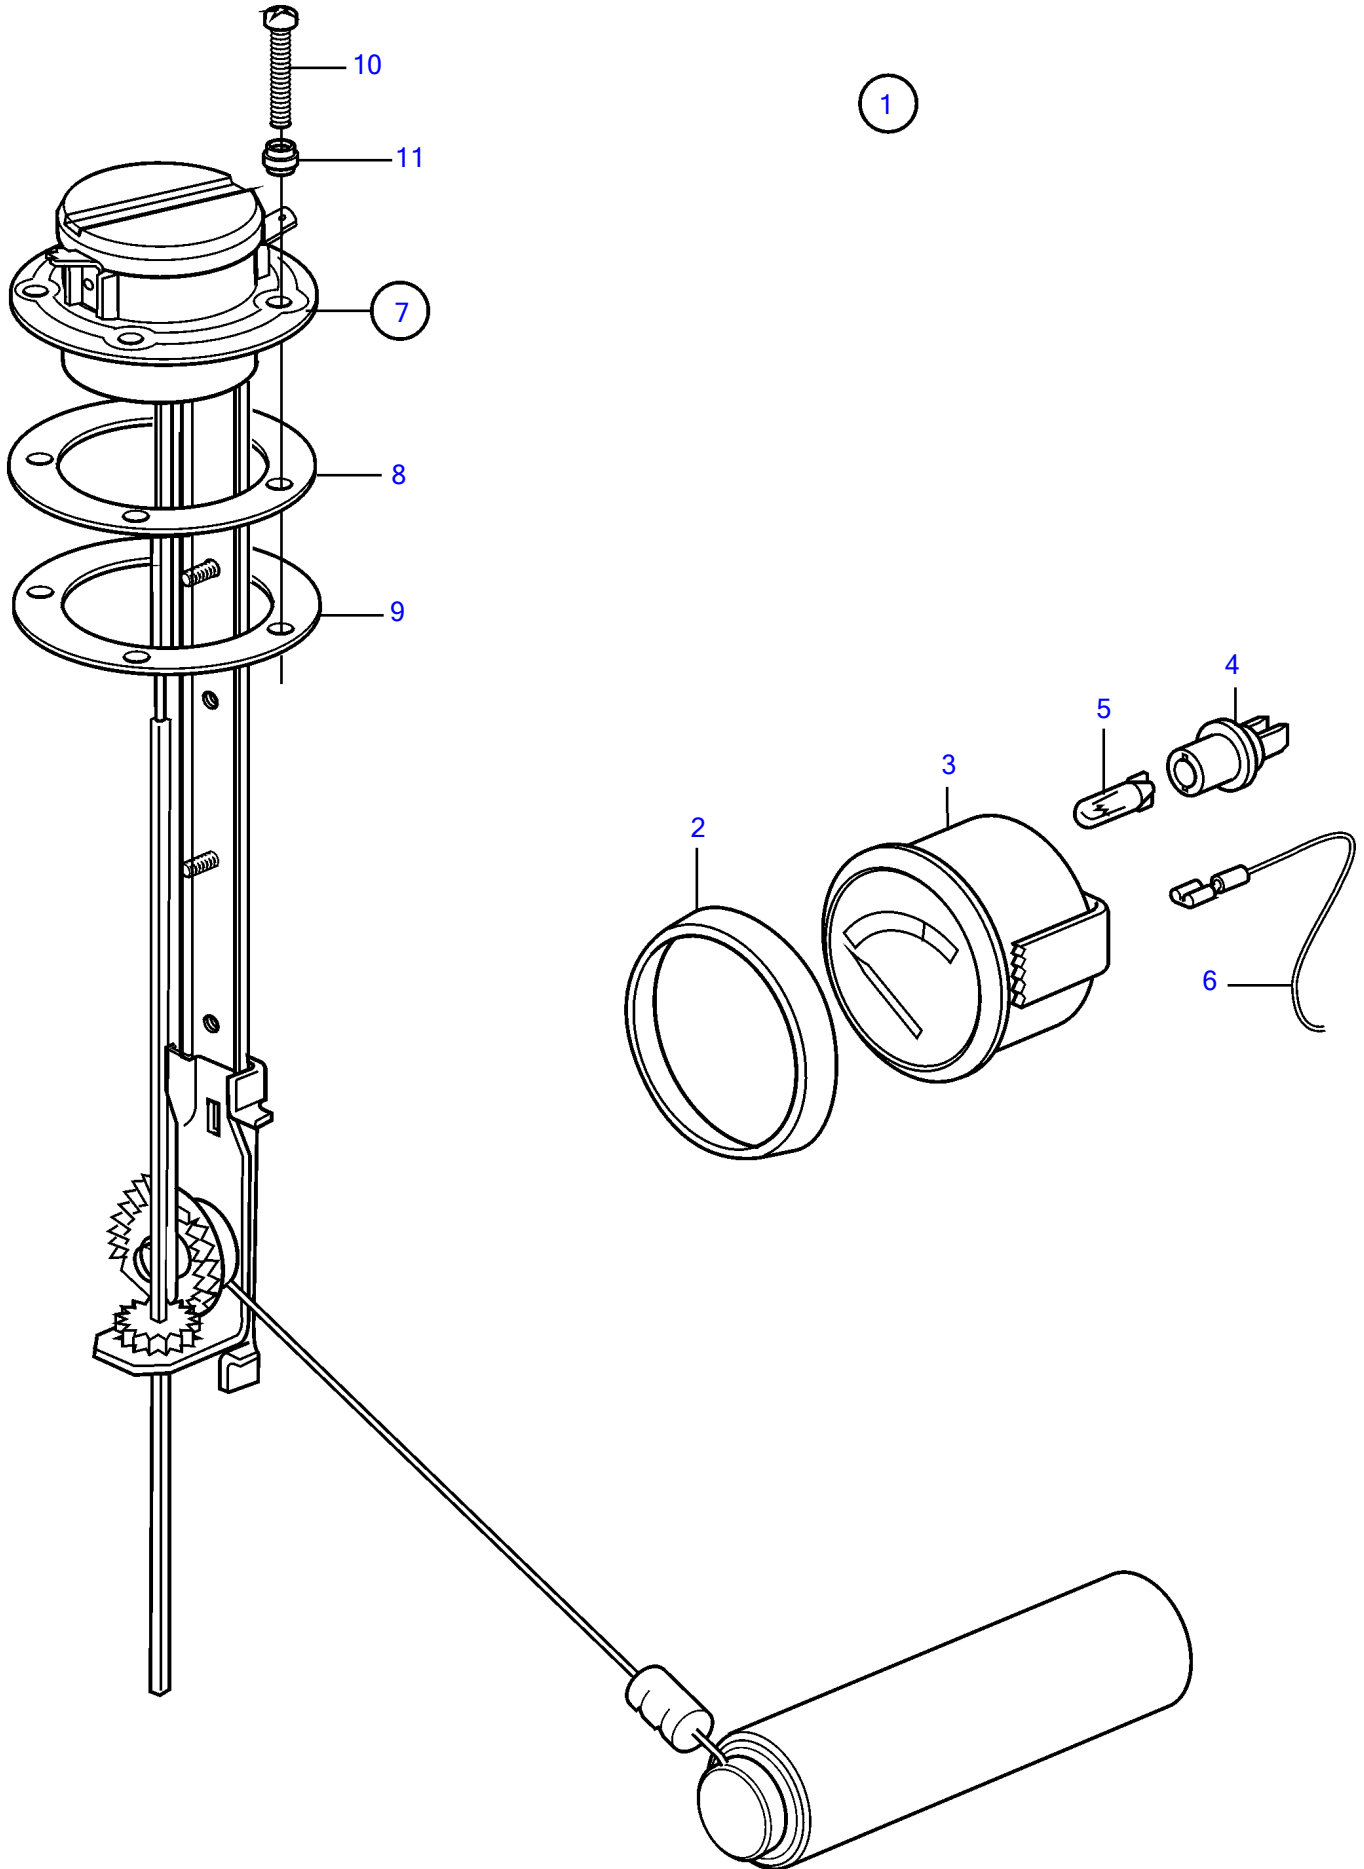

D6-300A-F, D6-300D-F (MC), D6-300I-F, D6-330A-F, D6-330D-F, D6-330I-F, D6-370A-F, D6-370D-F, D6-370I-F, D6-400A-F, D6-435D-F, D6-435I-SC-F, D6-435I-TC-F, D6-435I-WJ-F

D6-300A-F, D6-300D-F (MC), D6-300I-F, D6-330A-F, D6-330D-F, D6-330I-F, D6-370A-F, D6-370D-F, D6-370I-F, D6-400A-F, D6-435D-F, D6-435I-SC-F, D6-435I-TC-F, D6-435I-WJ-F

REF	PART NO.	QTY	DESCRIPTION	SEE SEC.	NOTES
1	873808	1	Fuel gauge		(858879)
2	858643	1	• Front ring		
3	863940	1	• Fuel gauge		
	873207	1	• • Brace kit		
		2	• • • Nut		not sold separately
		2	• • • Spacer		not sold separately
4	863945	1	• • • Lamp socket		Use white bulb 19923 and socket 808175 for earlier gauges.
5	863946	1	• • • Bulb		Use white bulb 19923 and socket 808175 for earlier gauges., 12V, 1,2W red
6		X	• Wiring harness	1963	
7	873772	1	• Tank sensor		(837999)
8	89865	1	• • Gasket		
9	834480	1	• • Flange		
10	969407	4	• • • 6 point socket screw		(956078)
	969409	1	• • • 6 point socket screw		
11	834481	5	• • Gasket		