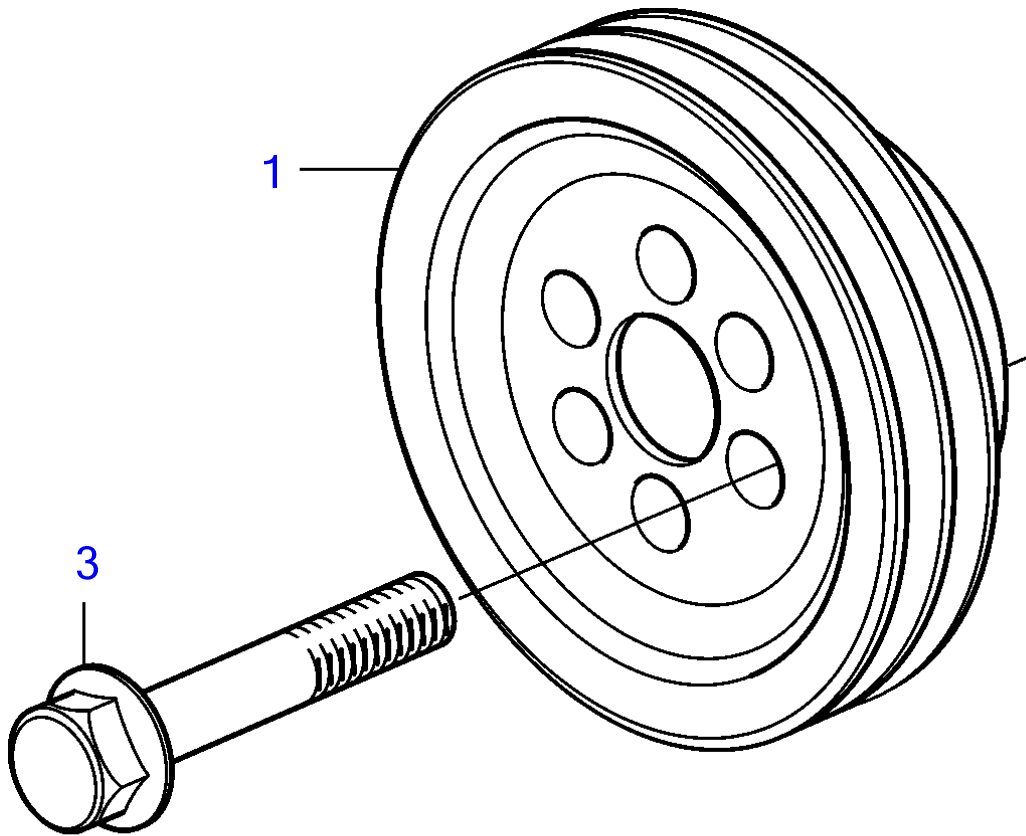

D6-330A-F, D6-330D-F, D6-330I-F, D6-370A-F, D6-370D-F, D6-370I-F, D6-400A-F, D6-435D-F

D6-330A-F, D6-330D-F, D6-330I-F, D6-370A-F, D6-370D-F, D6-370I-F, D6-400A-F, D6-435D-F

REF	PART NO.	QTY	DESCRIPTION	NOTES
1	3809925	1	Pulley	For V-belt
2	3809926	1	Pulley	For multi-V-belt.
3	471540	6	Flange screw	