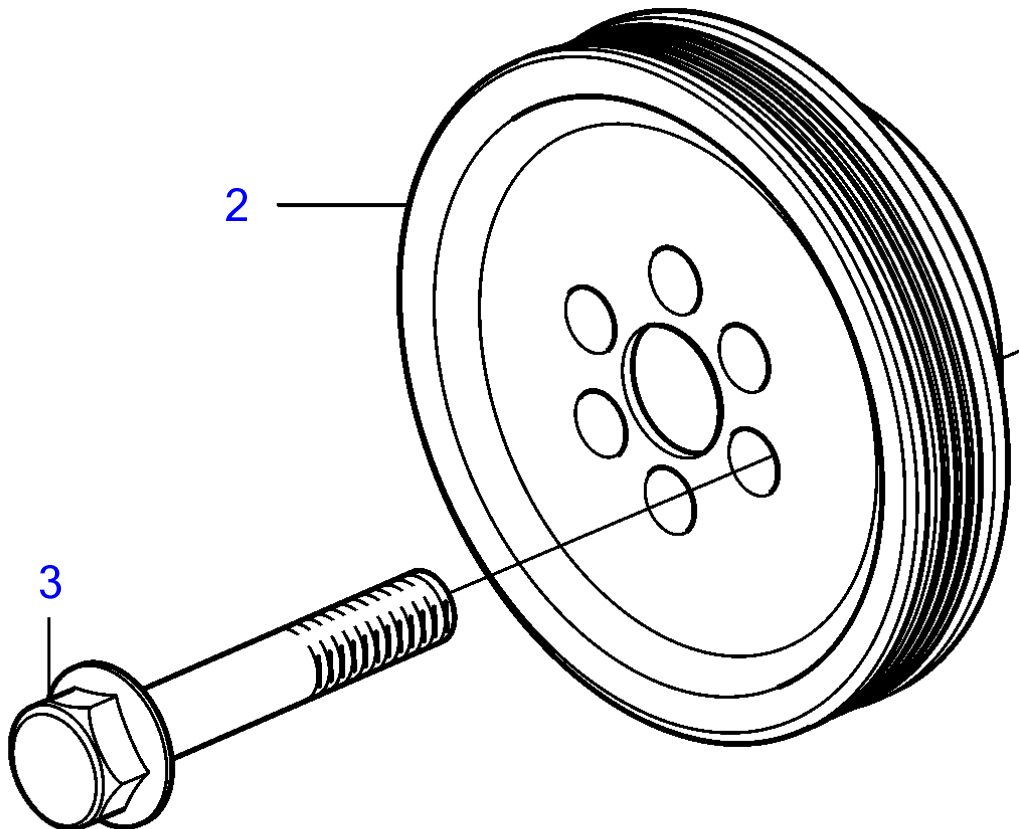

D6-330A-F, D6-330D-F, D6-330I-F, D6-370A-F, D6-370D-F, D6-370I-F, D6-400A-F, D6-435D-F

D6-330A-F, D6-330D-F, D6-330I-F, D6-370A-F, D6-370D-F, D6-370I-F, D6-400A-F, D6-435D-F

REF	PART NO.	QTY	DESCRIPTION	NOTES
1	3809925	1	Pulley	For V-belt
2	3809926	1	Pulley	For multi-V-belt.
3	471540	6	Flange screw	